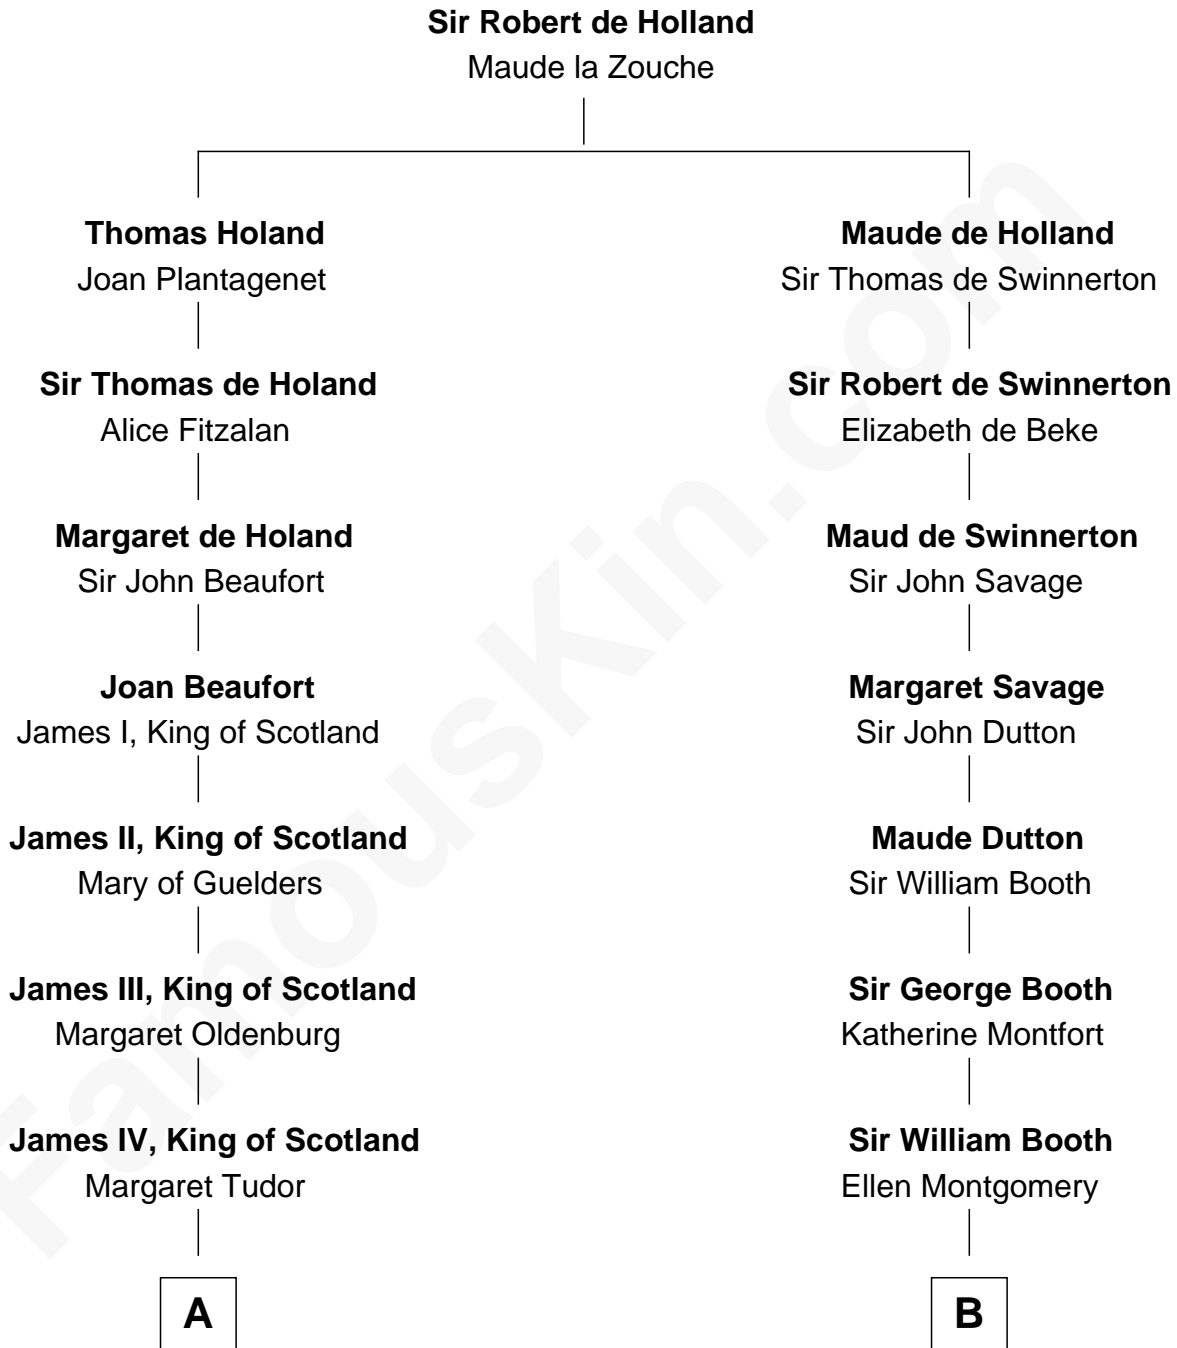

FamousKin.com
Relationship Chart of
James Russell Lowell
American "Fireside" Poet

18th cousin 2 times removed of

Barbara (Pierce) Bush
First Lady of President George H.W. Bush

C

Harriet Brackett Spence

Rev. Charles Lowell

James Russell Lowell

American "Fireside" Poet

D

Jerome Place Marvin

Martha Ann Stokes

Mabel Marvin

Scott Pierce

Marvin Pierce