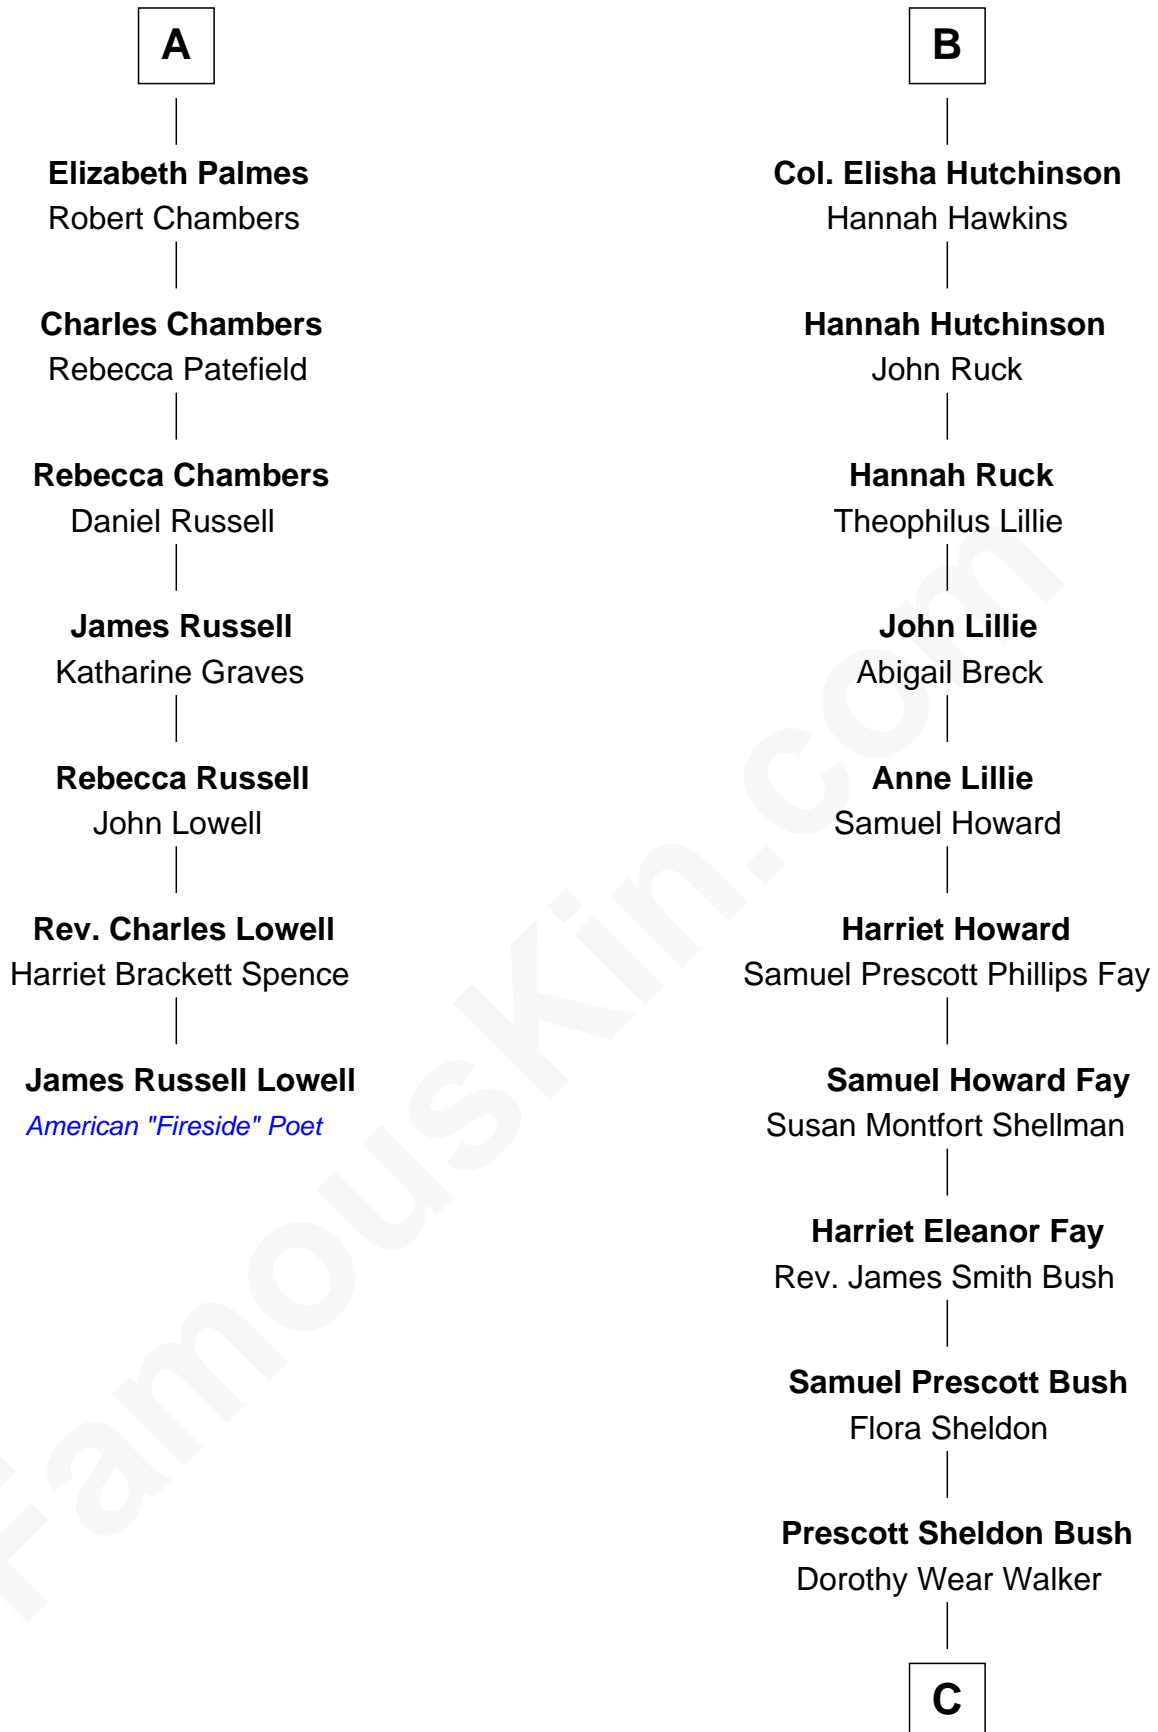

FamousKin.com
Relationship Chart of
James Russell Lowell
American "Fireside" Poet

13th cousin 5 times removed of

George W. Bush
43rd U.S. President

Sir Thomas Blount
 Margaret de Gresley

C

George Herbert Walker Bush

Barbara Pierce

George W. Bush

43rd U.S. President

FamousKin.com