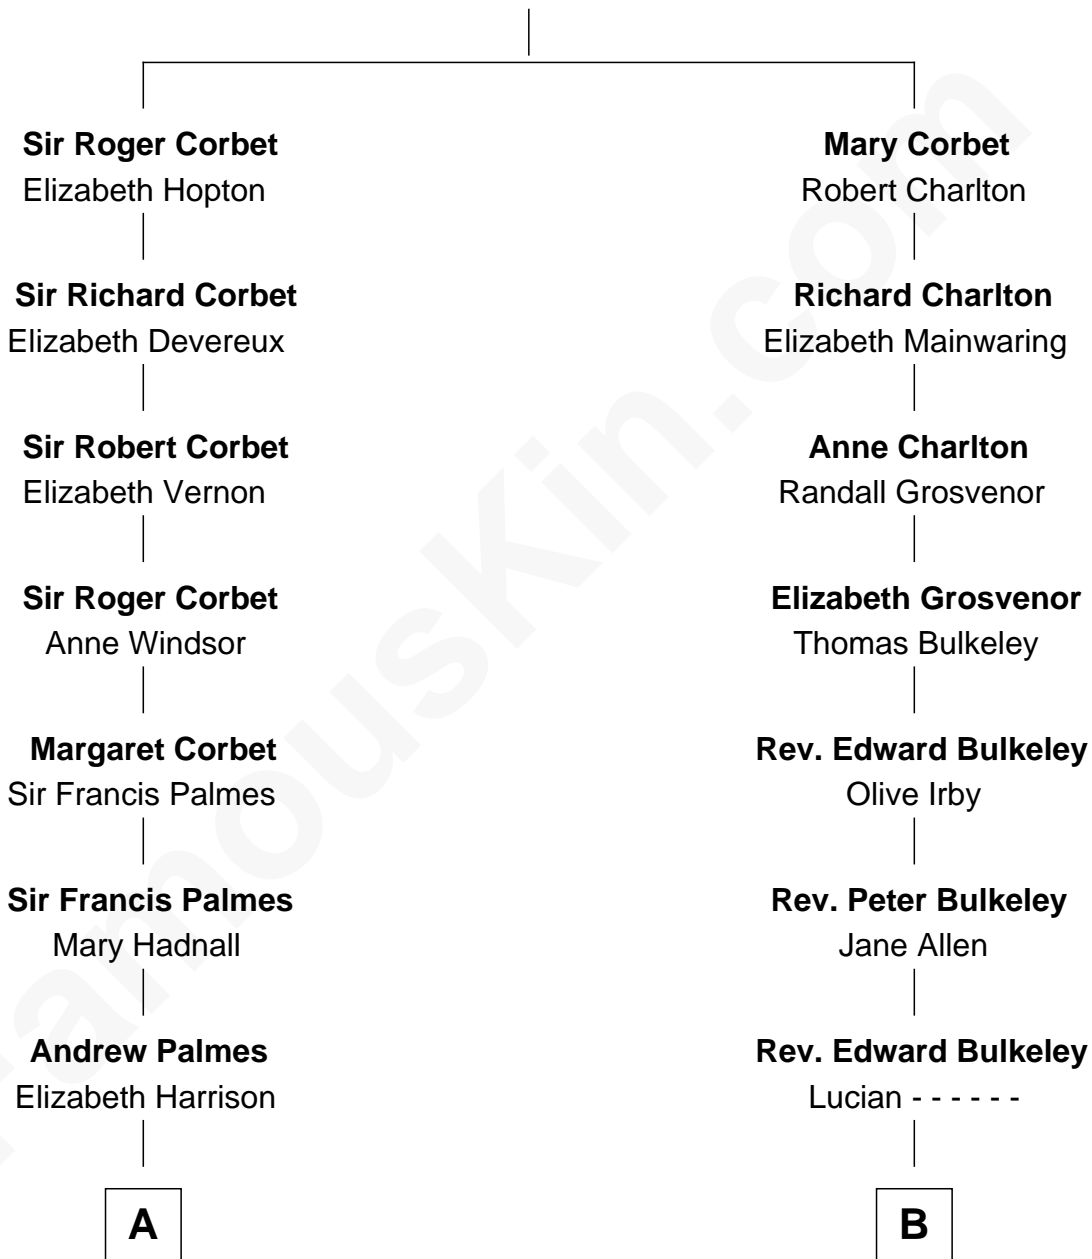

FamousKin.com
Relationship Chart of
James Russell Lowell
American "Fireside" Poet

13th cousin 4 times removed of

George W. Bush
43rd U.S. President

Sir Robert Corbet
 Margaret - - - - -

A

Elizabeth Palmes
Robert Chambers