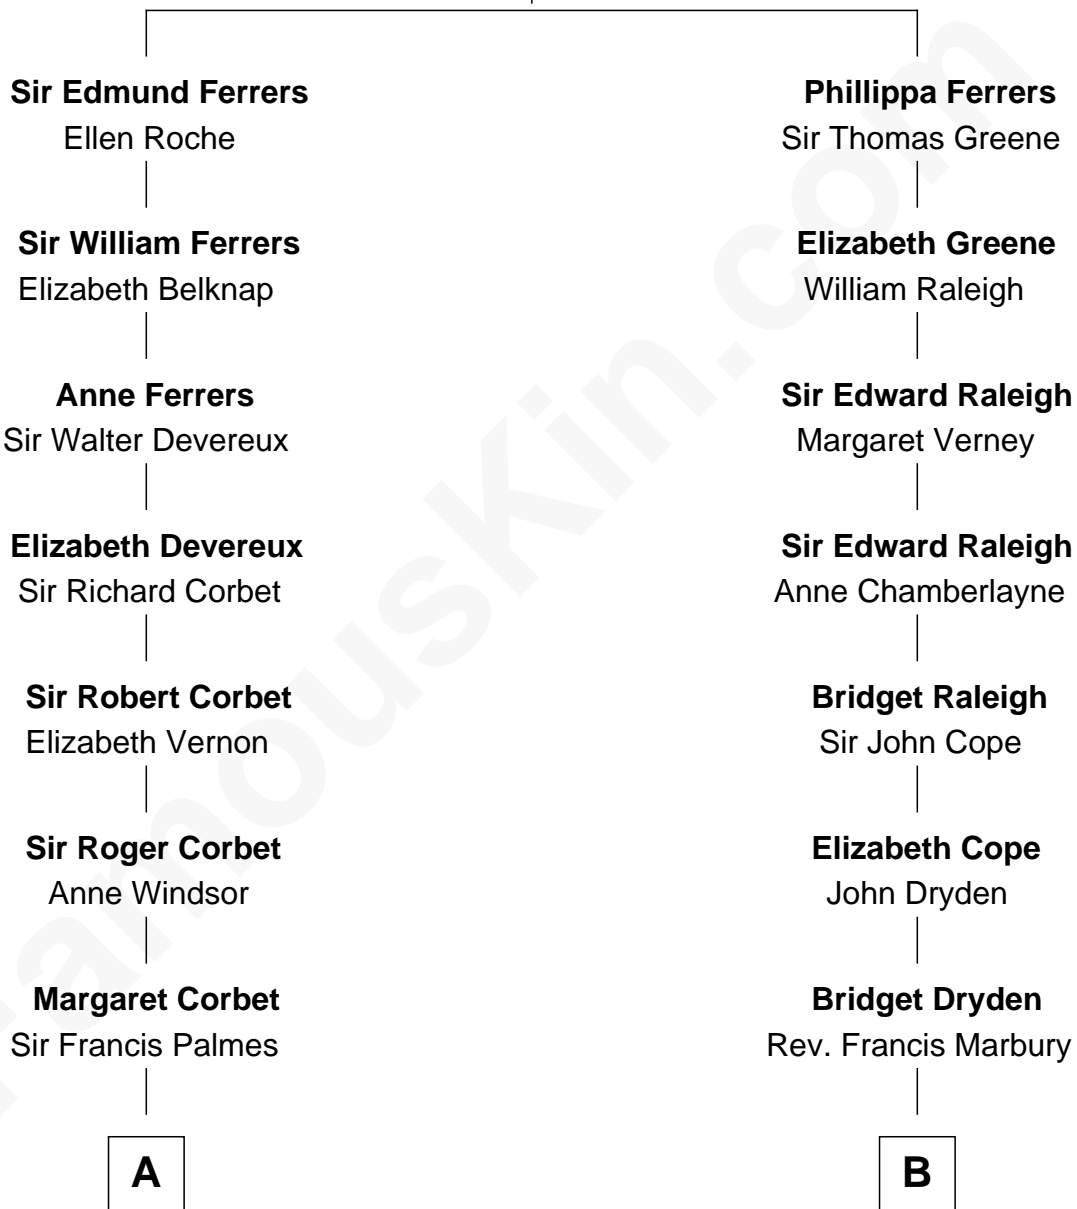

FamousKin.com
Relationship Chart of
James Russell Lowell
American "Fireside" Poet

15th cousin 5 times removed of

George W. Bush
43rd U.S. President

Robert de Ferrers
 Margaret Despencer

C

Samuel Prescott Bush

Flora Sheldon

Prescott Sheldon Bush

Dorothy Wear Walker

George Herbert Walker Bush

Barbara Pierce

George W. Bush

43rd U.S. President

FamousKin.com