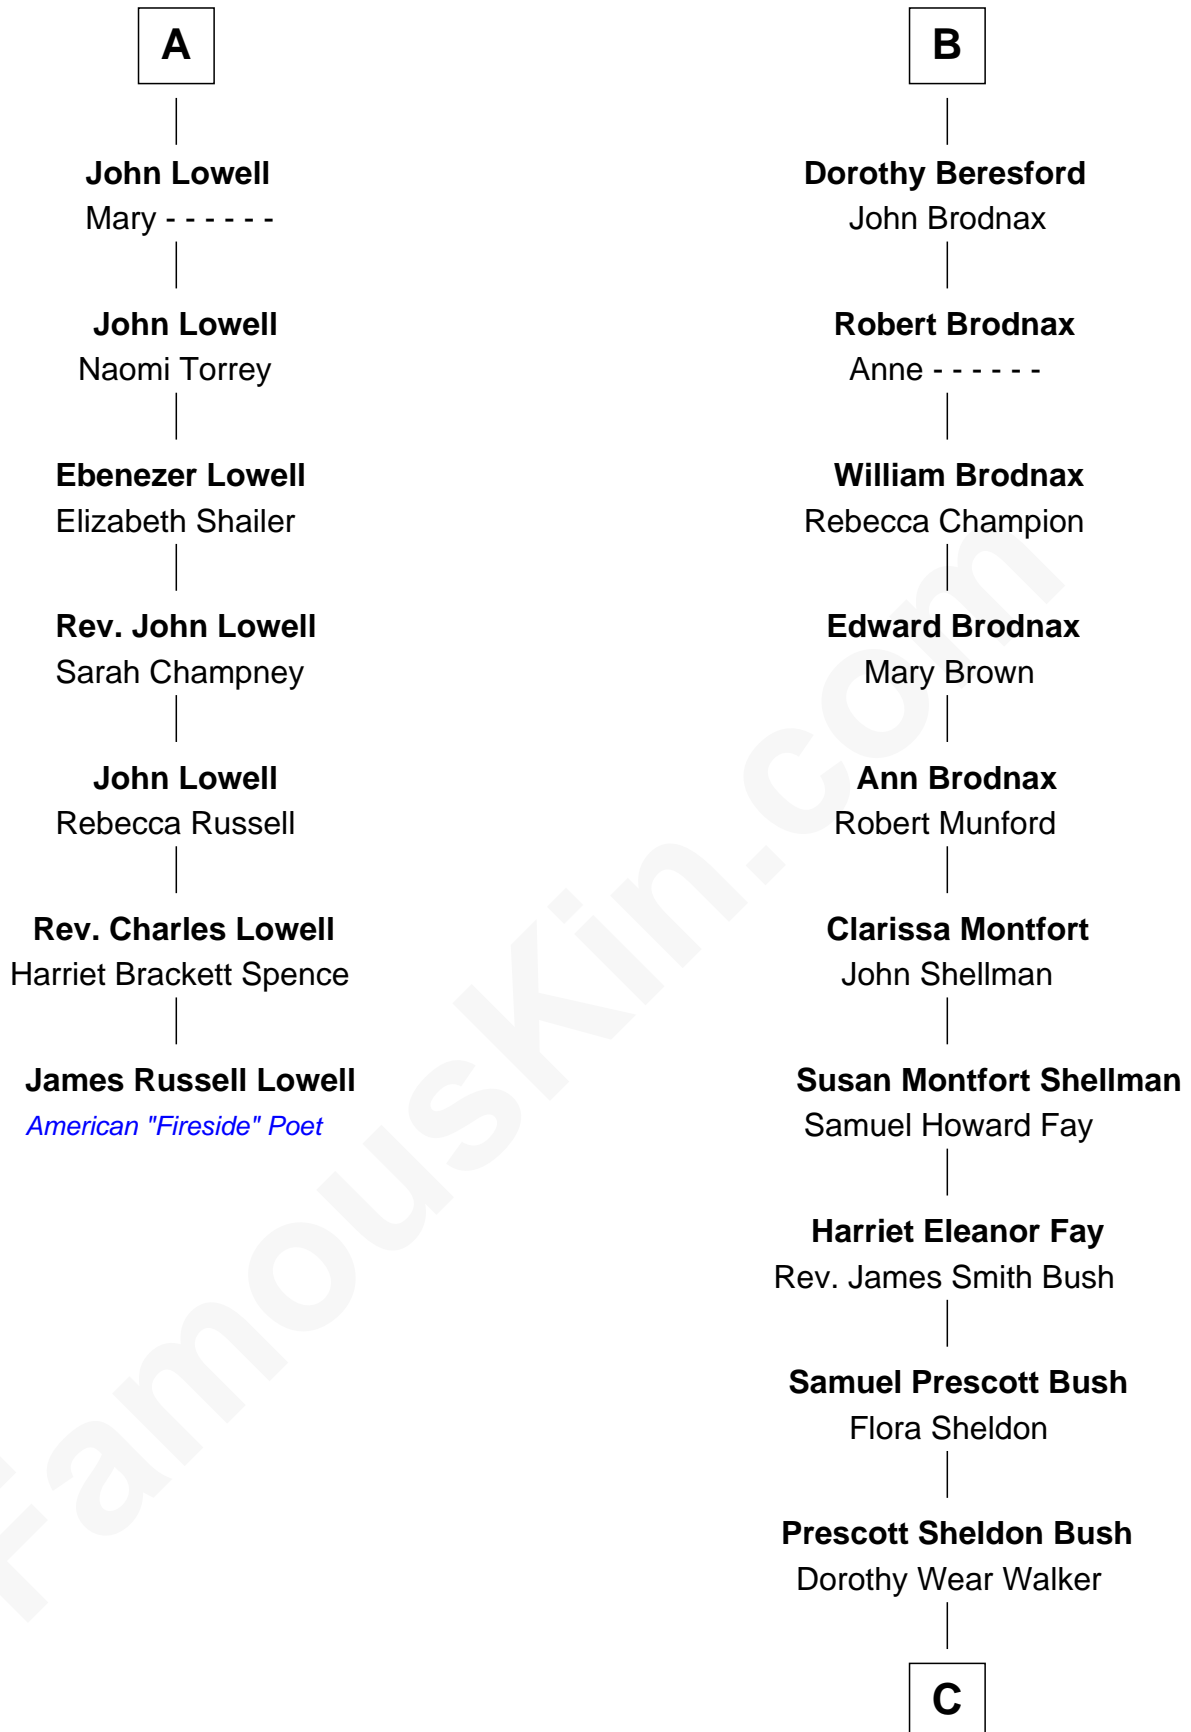

FamousKin.com
Relationship Chart of
James Russell Lowell
American "Fireside" Poet

13th cousin 5 times removed of

George W. Bush
43rd U.S. President

Sir Walter Hungerford
 Katherine Peverell

Elizabeth Hungerford
 Sir Philip Courtenay

Sir Robert Hungerford
 Margaret Botreaux

Elizabeth Courtnay
 Sir James Luttrell

Katherine Hungerford
 Sir Richard West

Sir Hugh Luttrell
 Margaret Hill

Sir Thomas West
 Eleanor Copley

Eleanor Luttrell
 Roger Yorke

Barbara West
 Sir John Guilford

Elizabeth Yorke
 Edmund Percival

Elizabeth Guilford
 Sir William Cromer

Christian Percival
 Richard Lowle

Dorothy Cromer
 William Seyliard

Percival Lowell
 Rebecca - - - - -

Elizabeth Seyliard
 Cornelius Beresford

A

B

C

George Herbert Walker Bush

Barbara Pierce

George W. Bush

43rd U.S. President