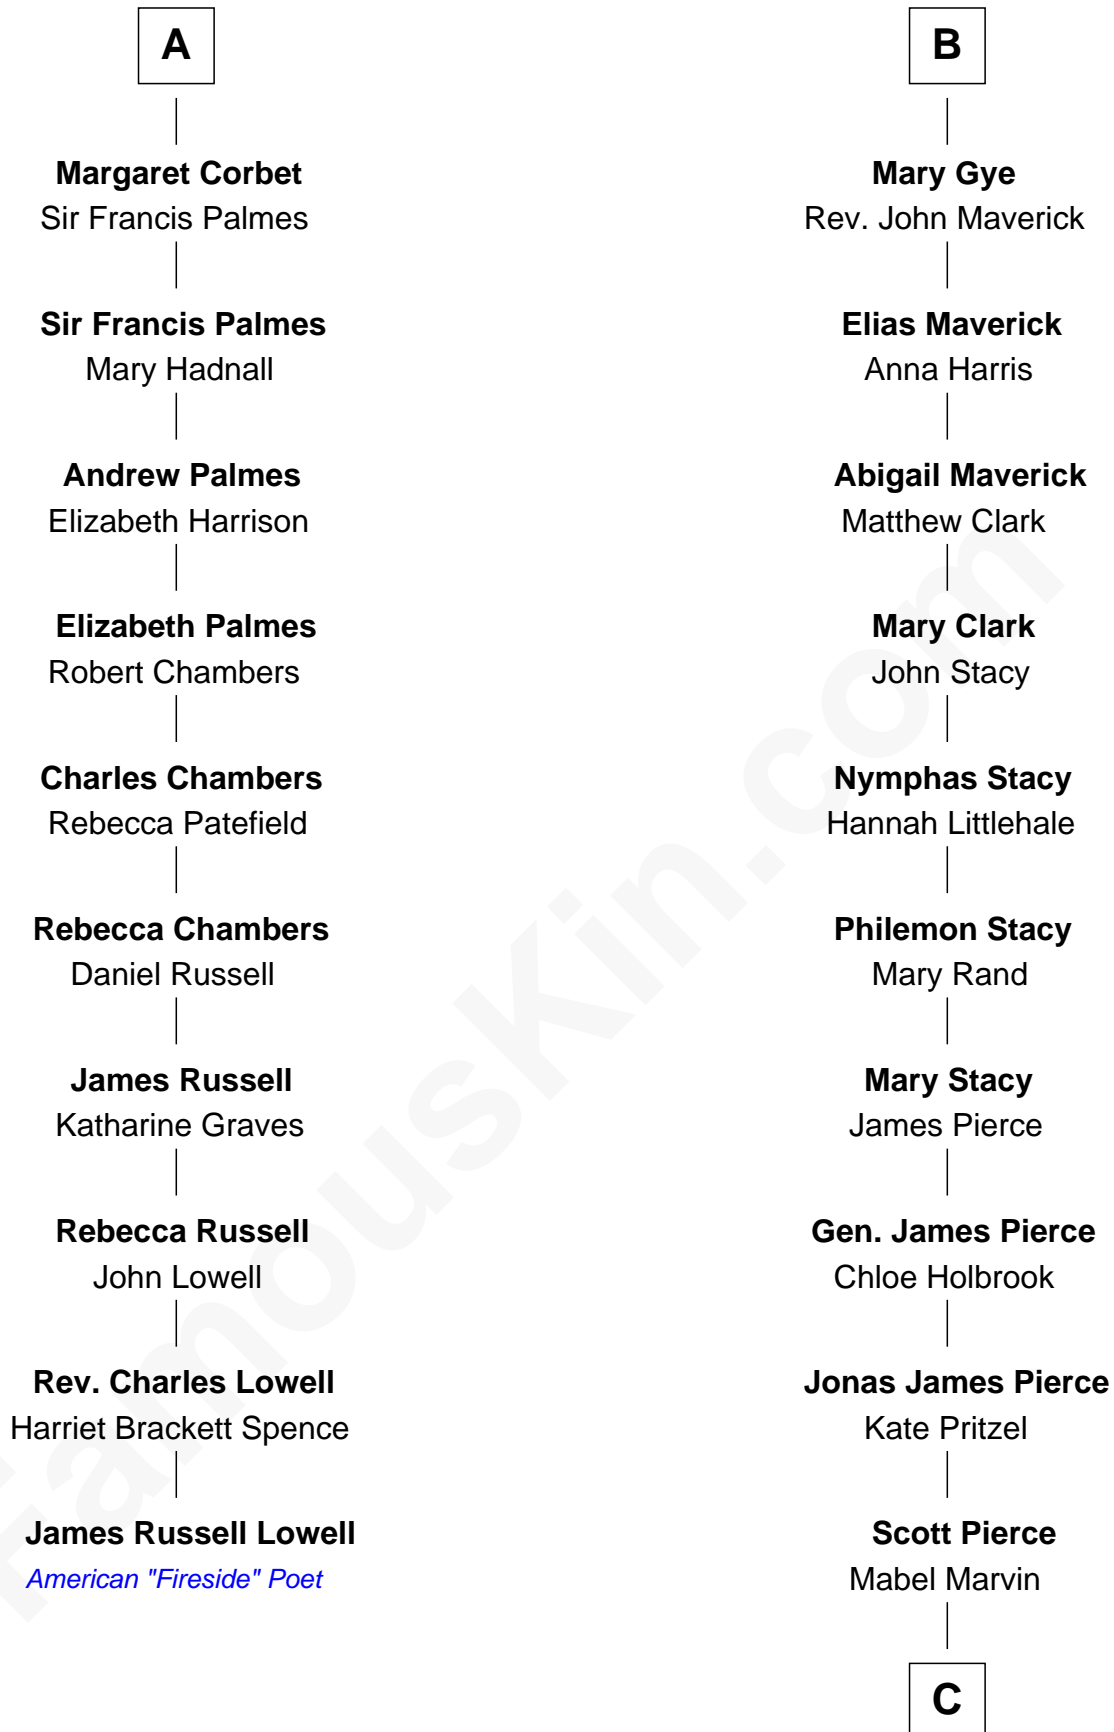

FamousKin.com
Relationship Chart of
James Russell Lowell
American "Fireside" Poet

16th cousin 3 times removed of

George W. Bush
43rd U.S. President

C

—
Marvin Pierce

Pauline Robinson

—
Barbara Pierce

George Herbert Walker Bush

—
George W. Bush

43rd U.S. President

FamousKin.com