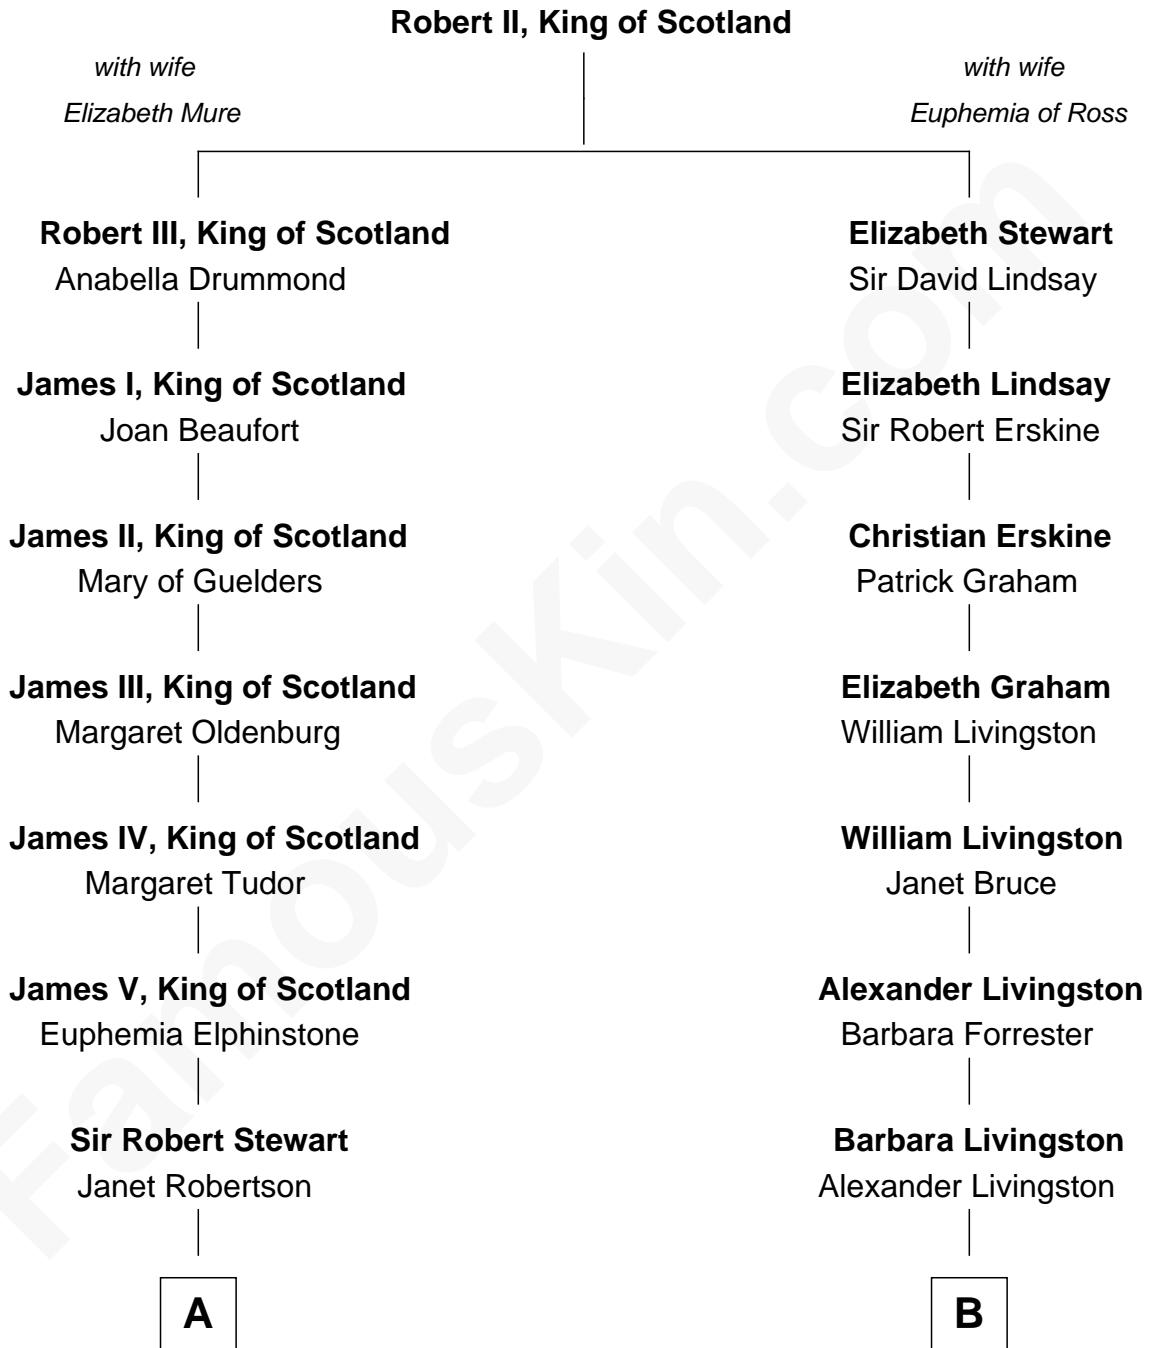

**FamousKin.com**  
**Relationship Chart of**  
**James Russell Lowell**  
*American "Fireside" Poet*

16th cousin 3 times removed of

**George W. Bush**  
*43rd U.S. President*

C

**Prescott Sheldon Bush**

Dorothy Wear Walker

**George Herbert Walker Bush**

Barbara Pierce

**George W. Bush**

*43rd U.S. President*

FamousKin.com