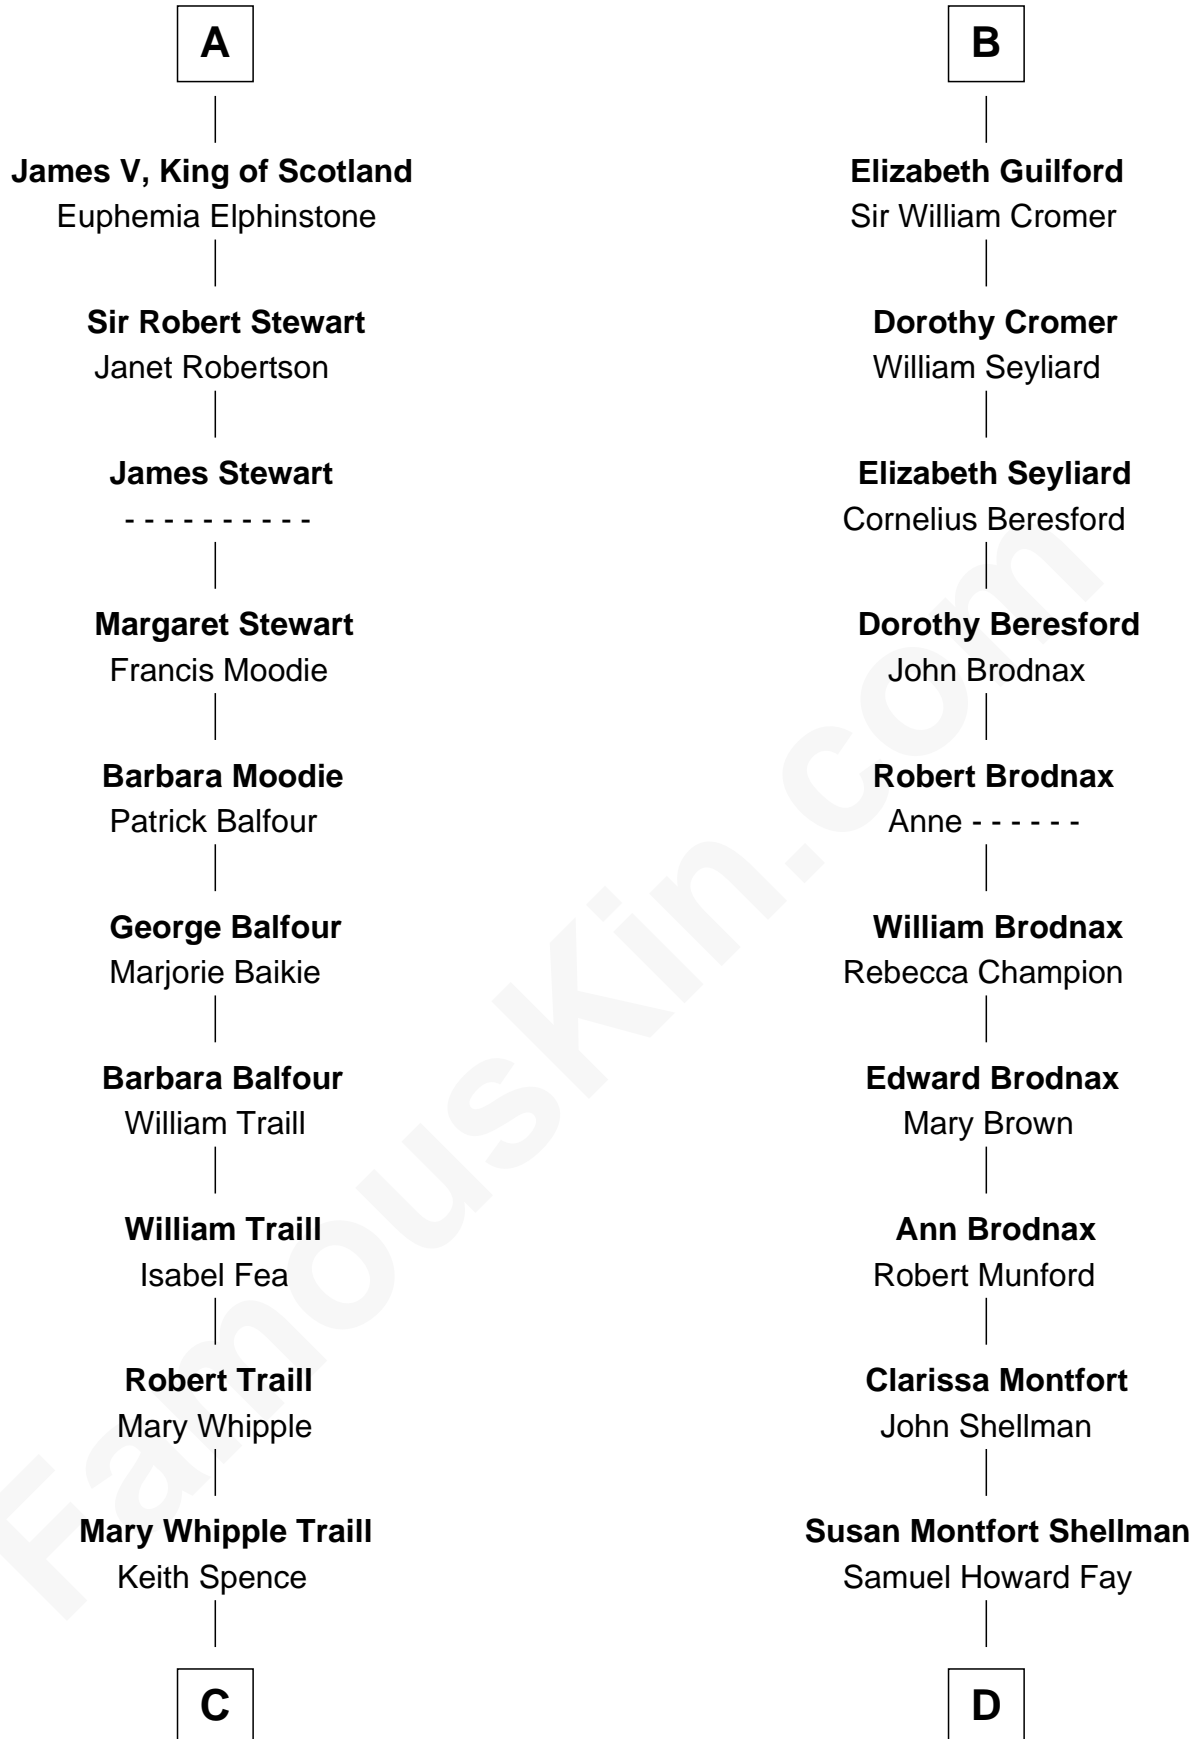

FamousKin.com
Relationship Chart of
James Russell Lowell
American "Fireside" Poet

18th cousin 3 times removed of

George W. Bush
43rd U.S. President

Sir Robert de Holland
 Maude la Zouche

C

Harriet Brackett Spence