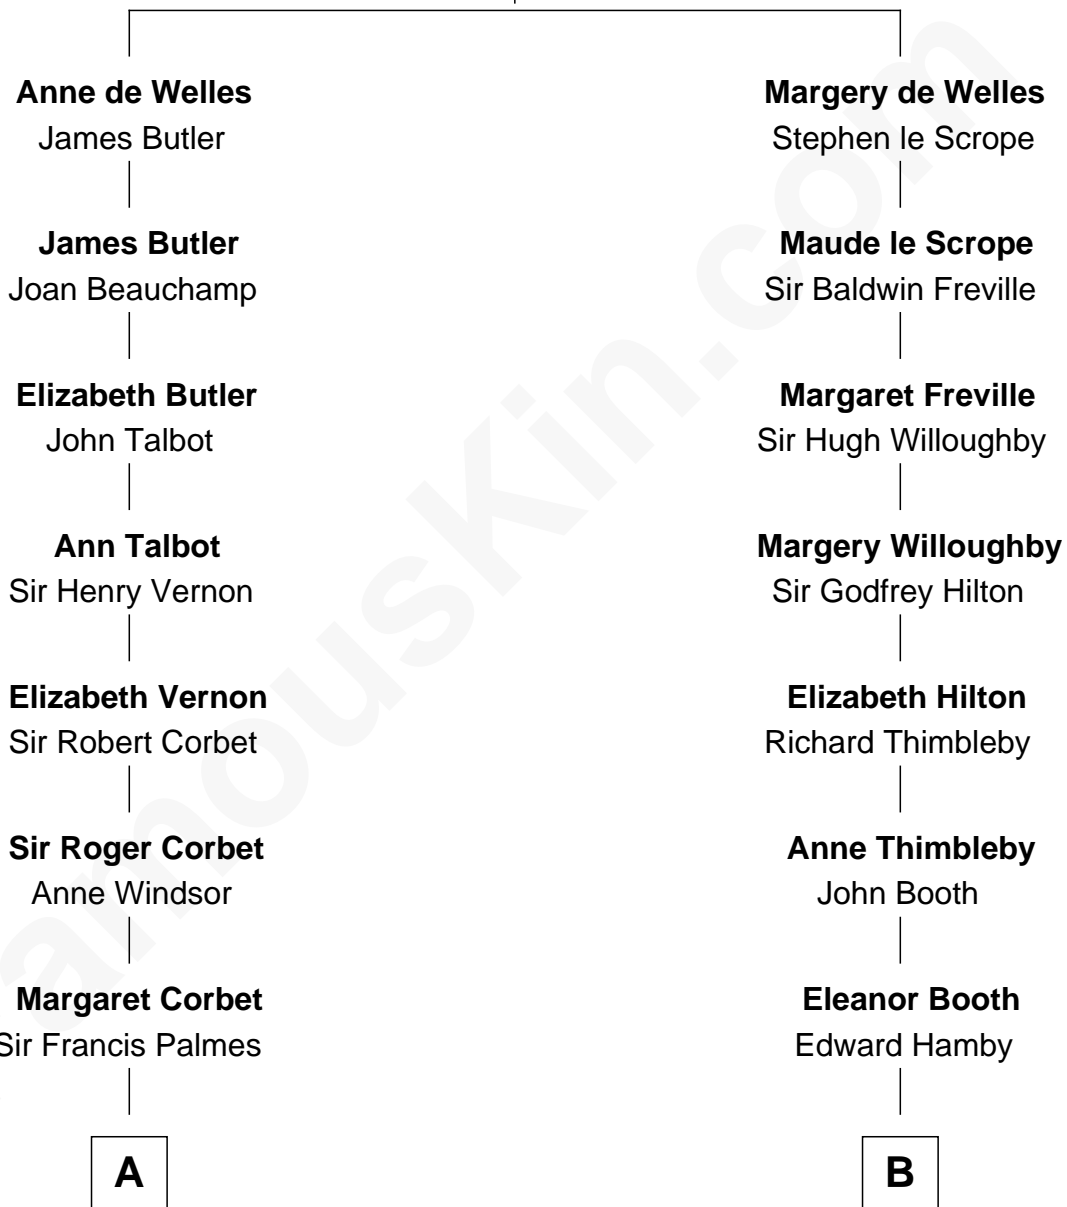

FamousKin.com
Relationship Chart of
James Russell Lowell
American "Fireside" Poet

15th cousin 6 times removed of

George W. Bush
43rd U.S. President

John de Welles
 Maud de Roos

C

Harriet Eleanor Fay
Rev. James Smith Bush

Samuel Prescott Bush
Flora Sheldon

Prescott Sheldon Bush
Dorothy Wear Walker

George Herbert Walker Bush
Barbara Pierce

George W. Bush
43rd U.S. President