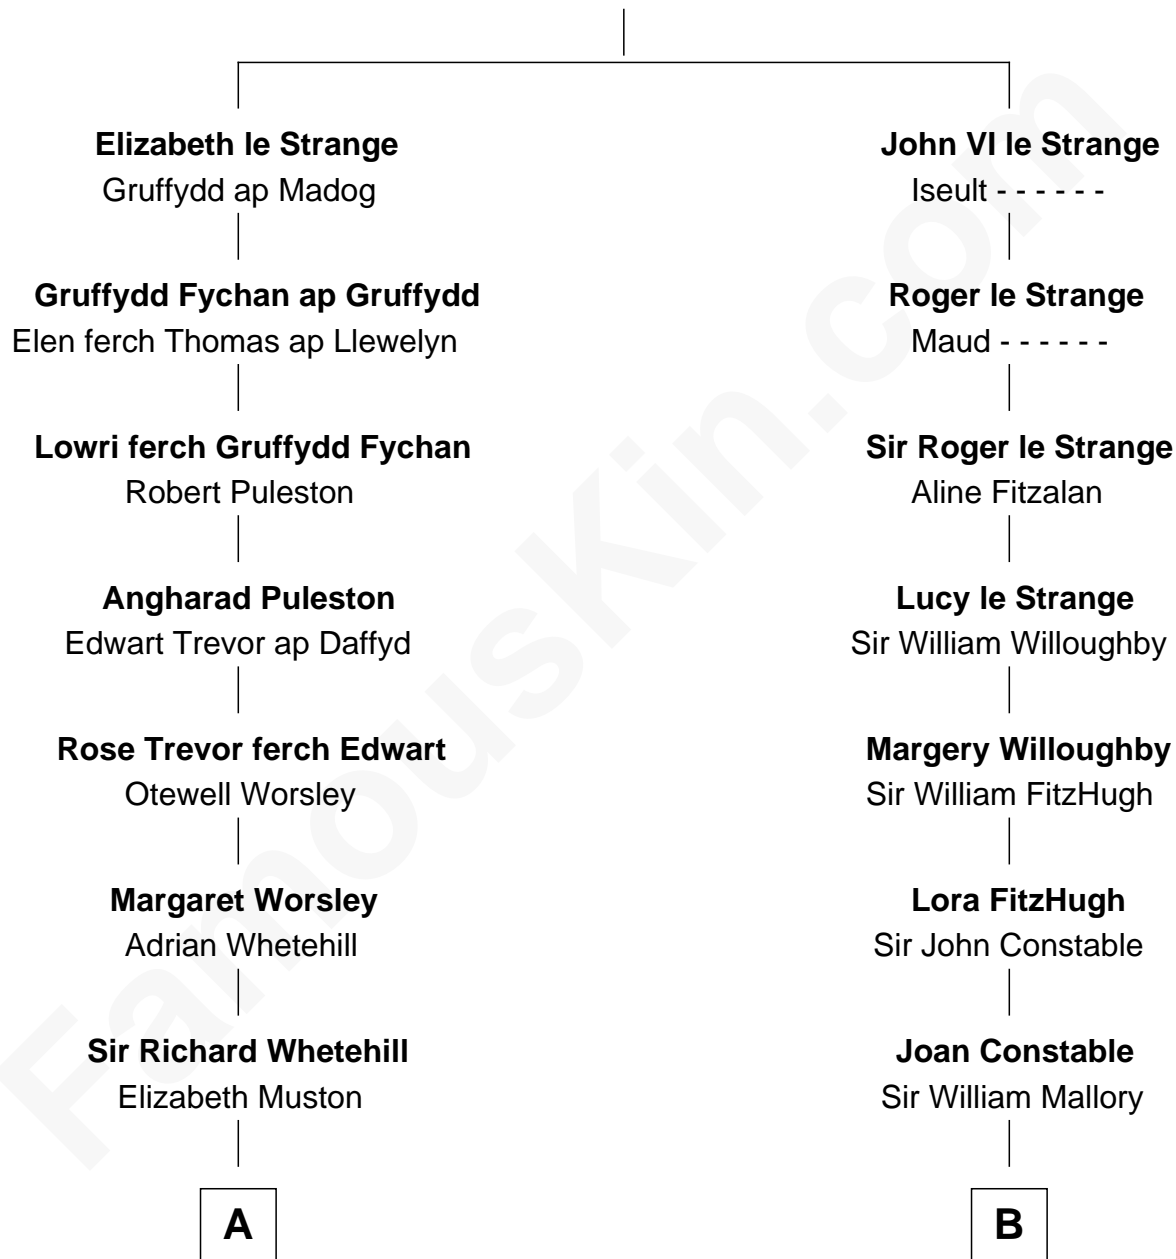

**FamousKin.com**  
**Relationship Chart of**  
**James Russell Lowell**  
*American "Fireside" Poet*

16th cousin 5 times removed of

**Liza Minnelli**  
*Singer and Actress*

**John V le Strange**  
 Maud de Walton

**C**

**John Aldridge Baugh**

Mary Ann Marable

**Elizabeth Baugh**

William Tecumseh Gumm

**Francis Avent Gumm**

Ethel Marian Milne

**Frances Ethel Gumm**

Vincent Minnelli

**Liza Minnelli**

*Singer and Actress*