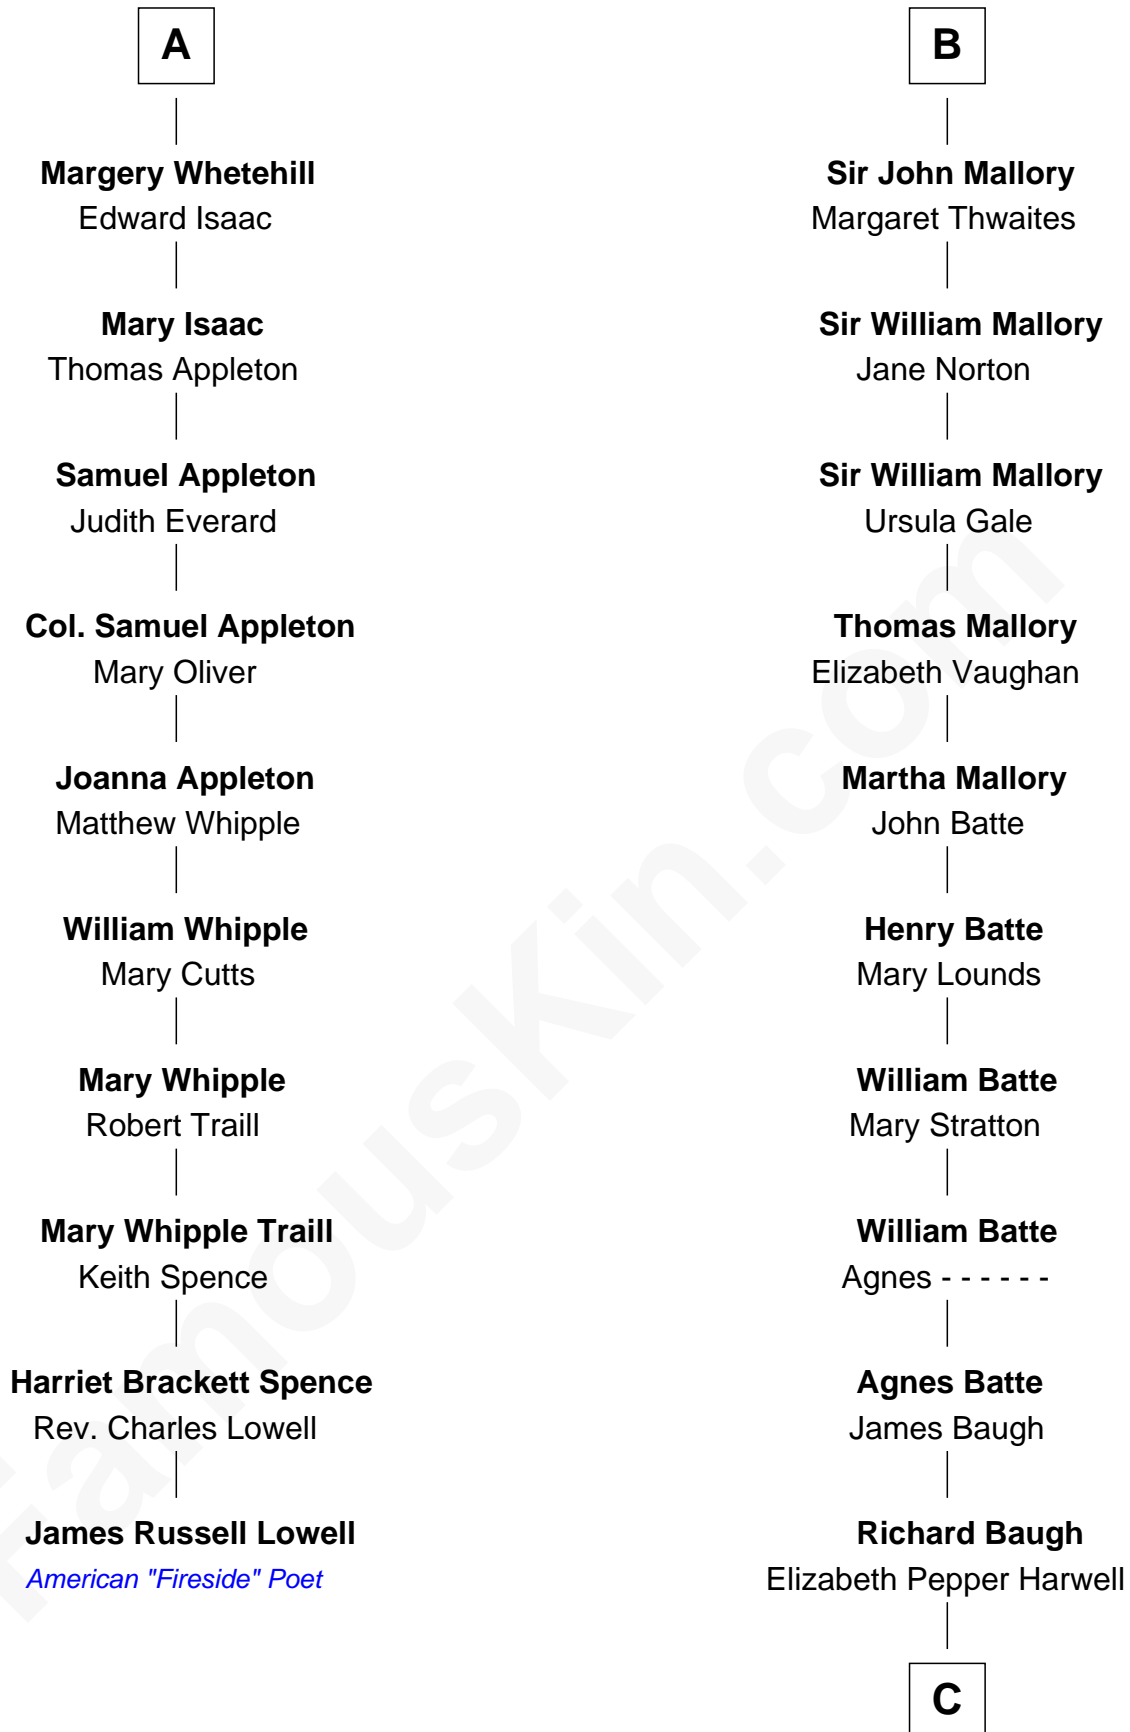

**FamousKin.com**  
**Relationship Chart of**  
**James Russell Lowell**  
*American "Fireside" Poet*

16th cousin 5 times removed of

**Liza Minnelli**  
*Singer and Actress*

**John V le Strange**  
 Maud de Walton

**C**

**John Aldridge Baugh**

Mary Ann Marable

**Elizabeth Baugh**

William Tecumseh Gumm

**Francis Avent Gumm**

Ethel Marian Milne

**Frances Ethel Gumm**