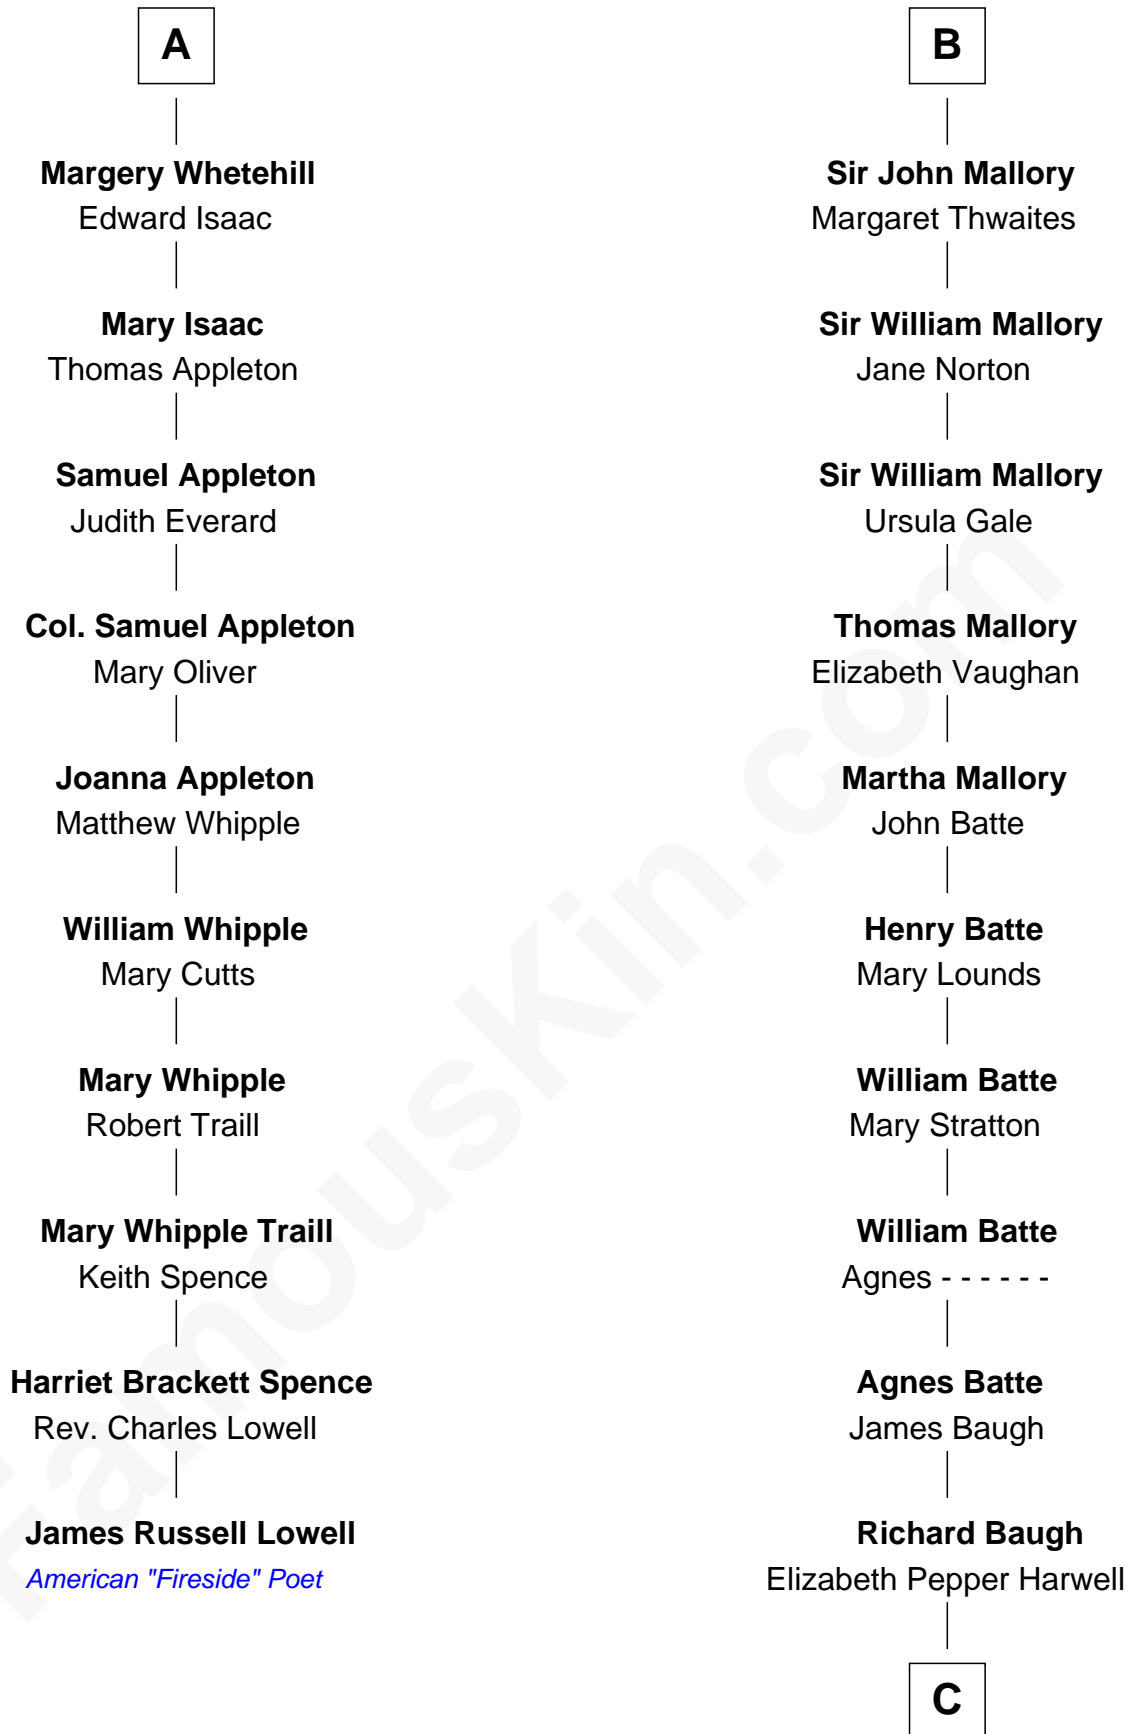

FamousKin.com
Relationship Chart of
James Russell Lowell
American "Fireside" Poet

16th cousin 4 times removed of

Judy Garland
Singer and Movie Actress

C

John Aldridge Baugh

Mary Ann Marable

Elizabeth Baugh

William Tecumseh Gumm