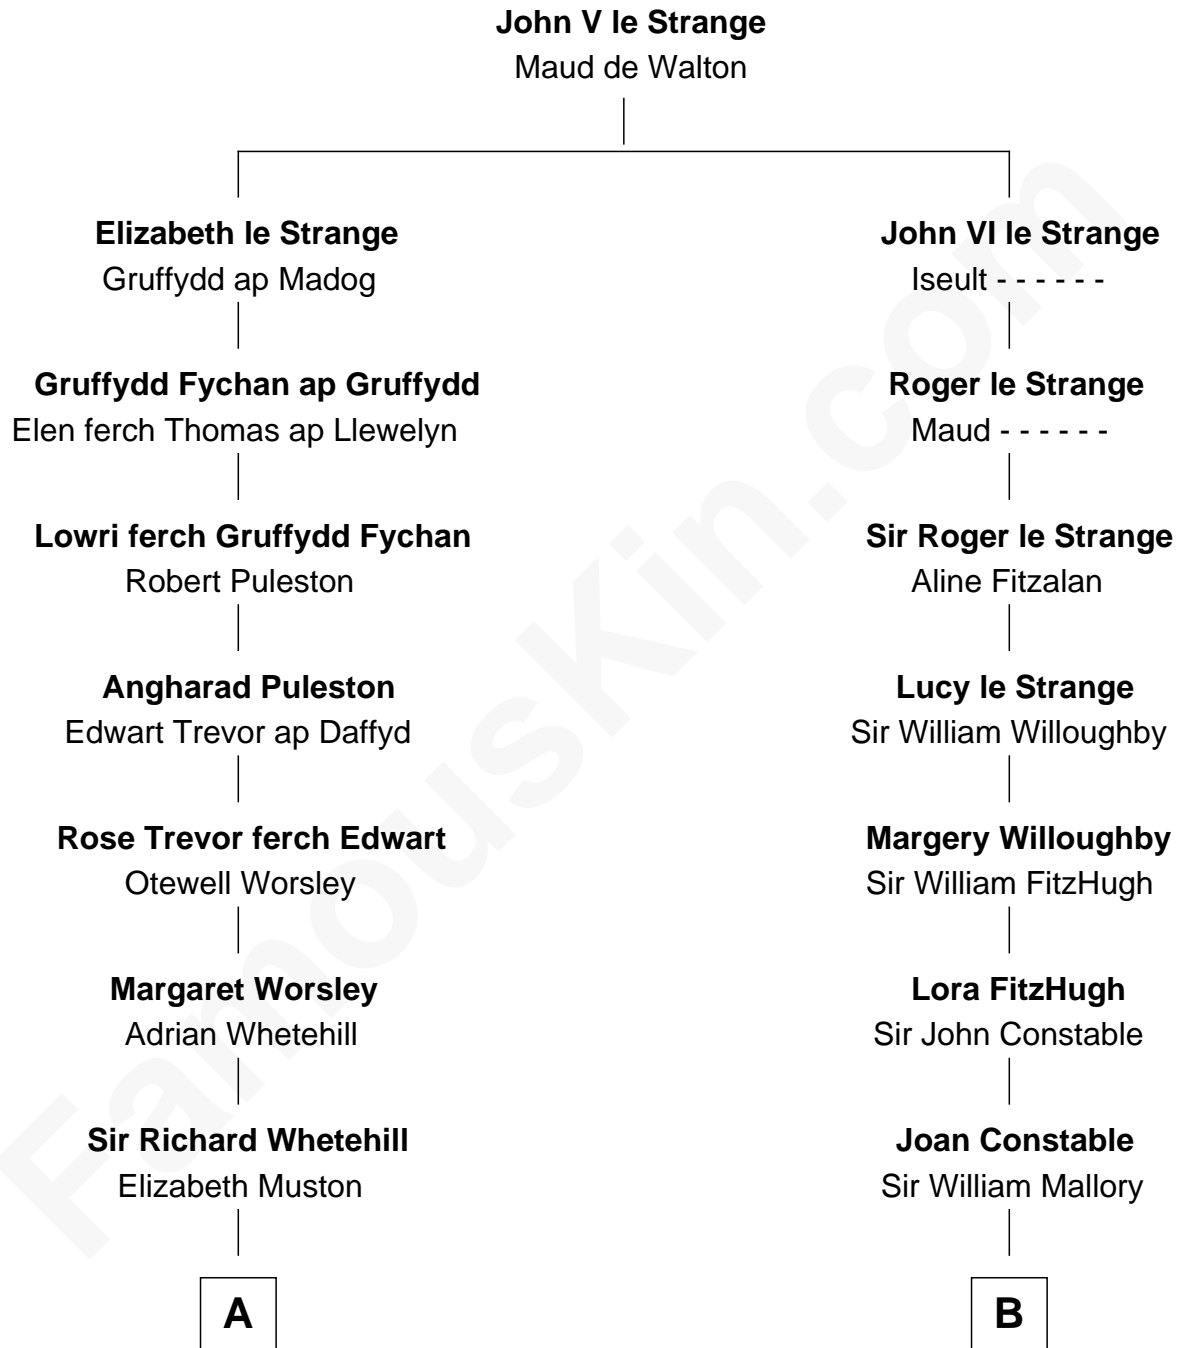

FamousKin.com
Relationship Chart of
James Russell Lowell
American "Fireside" Poet

16th cousin 4 times removed of

Judy Garland
Singer and Movie Actress

C

John Aldridge Baugh

Mary Ann Marable

Elizabeth Baugh

William Tecumseh Gumm

Francis Avent Gumm

Ethel Marian Milne

Judy Garland

Singer and Movie Actress

FamousKin.com