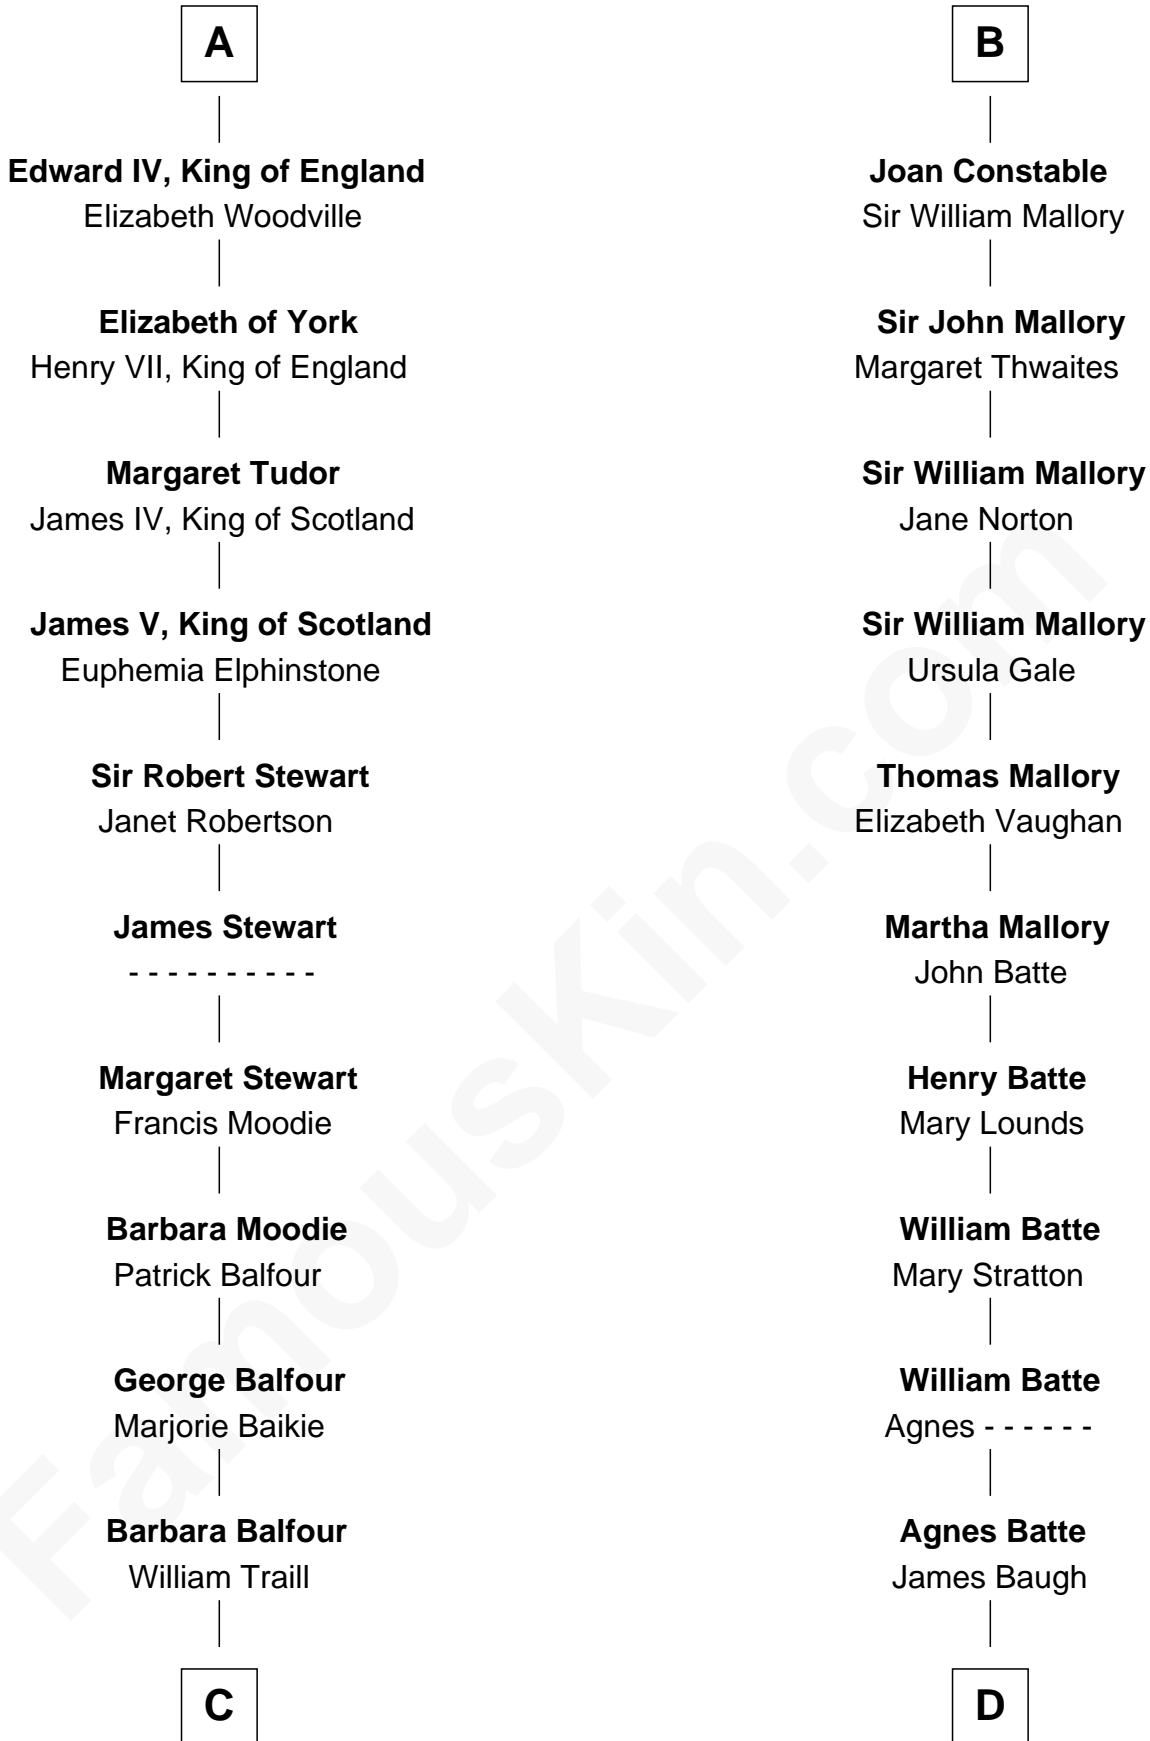

FamousKin.com Relationship Chart of

James Russell Lowell

American "Fireside" Poet

21st cousin of

Judy Garland

Singer and Movie Actress

Sir Roger de Quincy

Helen of Galloway

C

William Traill

Isabel Fea

Robert Traill

Mary Whipple

Mary Whipple Traill

Keith Spence

Harriet Brackett Spence