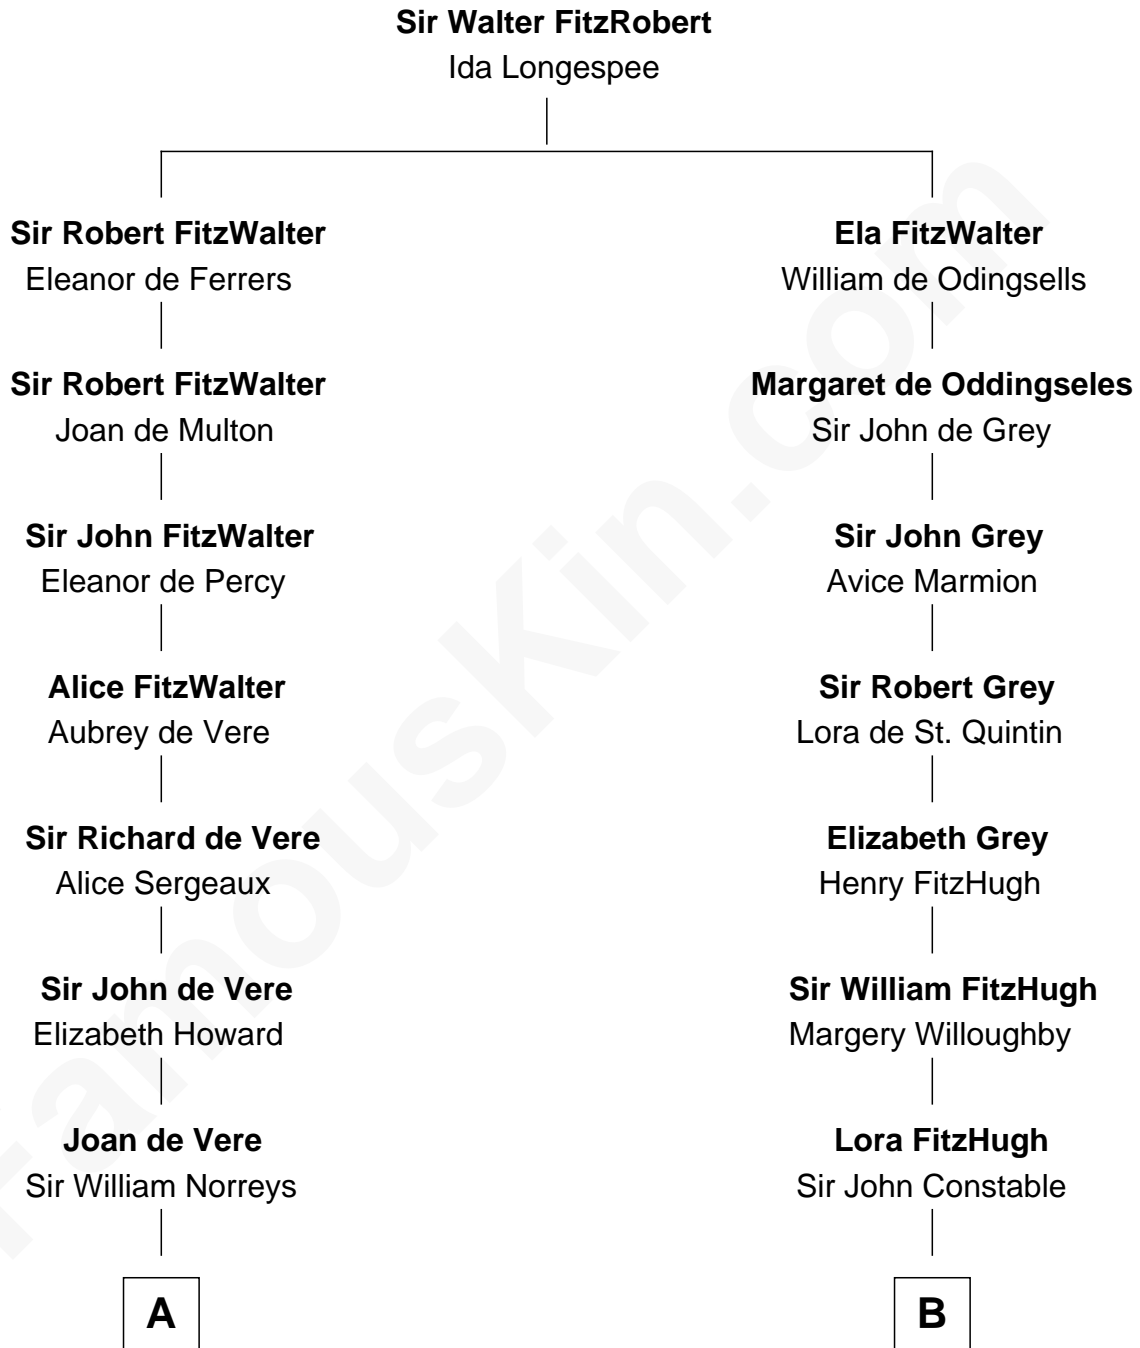

FamousKin.com
Relationship Chart of
James Russell Lowell
American "Fireside" Poet

18th cousin 3 times removed of

Judy Garland
Singer and Movie Actress

C

Rev. Charles Lowell
Harriet Brackett Spence

James Russell Lowell
American "Fireside" Poet