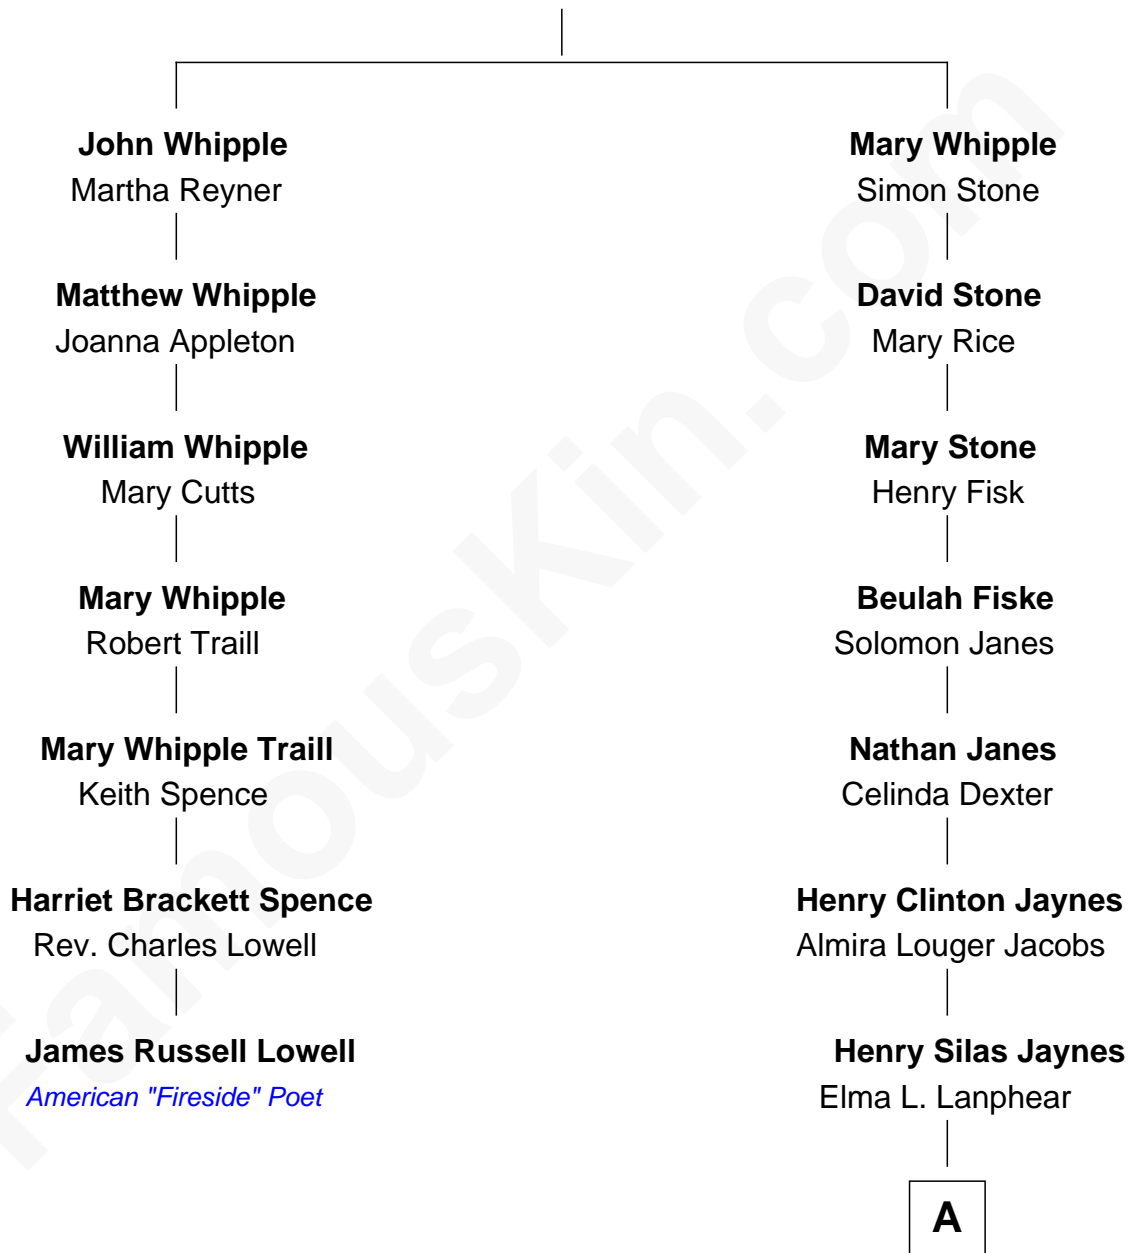

FamousKin.com

Relationship Chart of

James Russell Lowell

American "Fireside" Poet

6th cousin 2 times removed of

Henry Fonda
Movie Actor

John Whipple
Susanna Clarke

A

|
Herberta Elma Jaynes

William Brace Fonda

|
Henry Fonda

Movie Actor

FamousKin.com