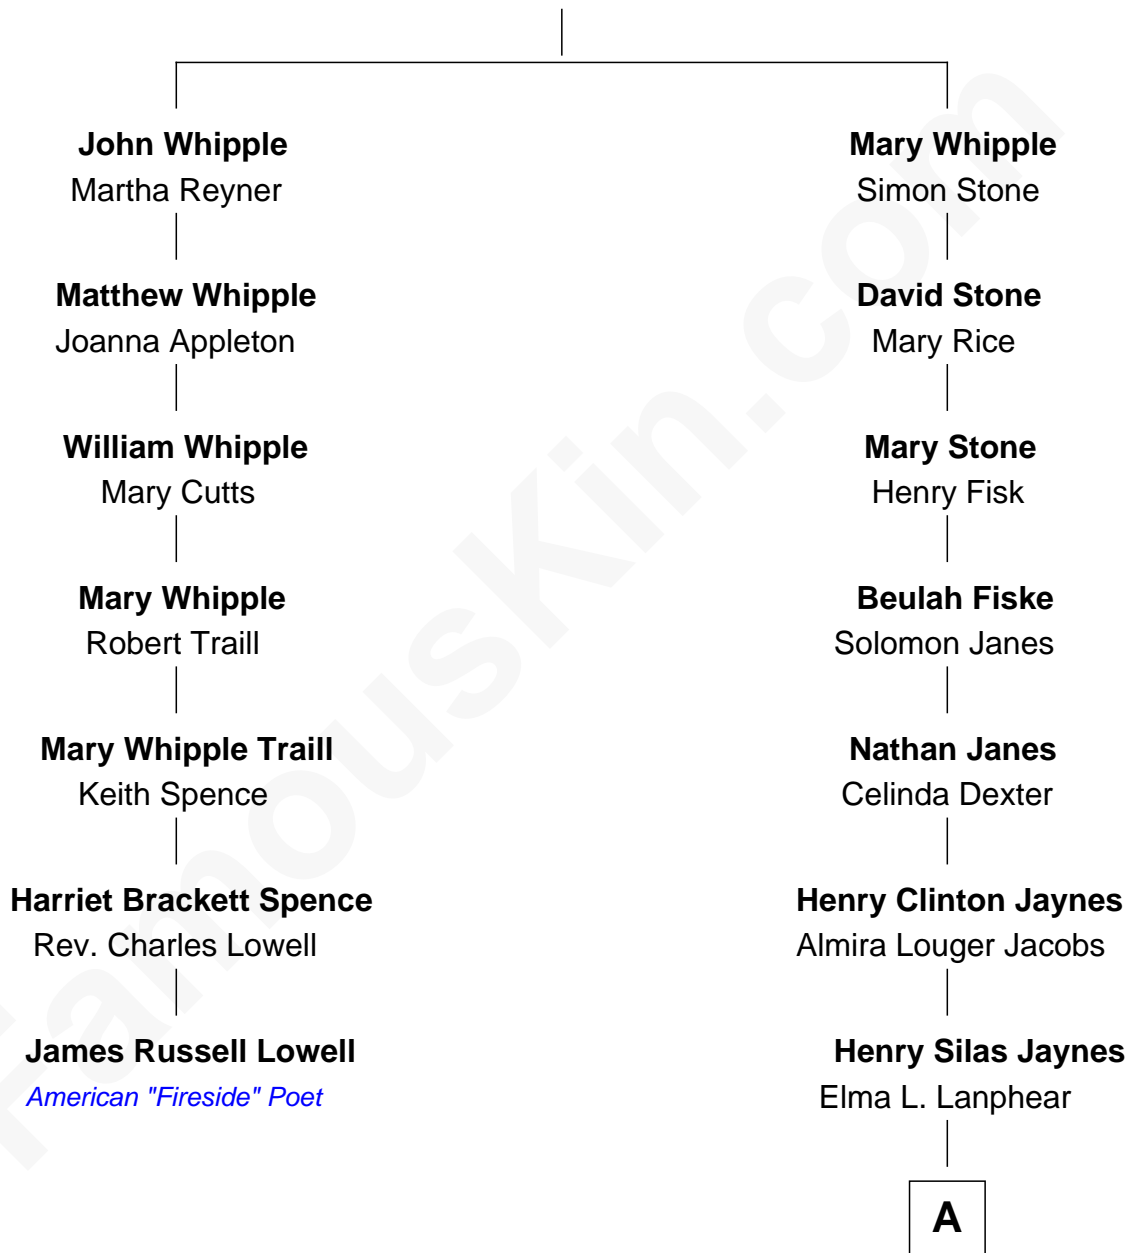

FamousKin.com

Relationship Chart of

James Russell Lowell

American "Fireside" Poet

6th cousin 3 times removed of

Jane Fonda
Movie Actress

John Whipple
Susanna Clarke

A

Herberta Elma Jaynes

William Brace Fonda

Henry Jaynes Fonda

Frances Ford Seymour

Jane Fonda

Movie Actress

FamousKin.com