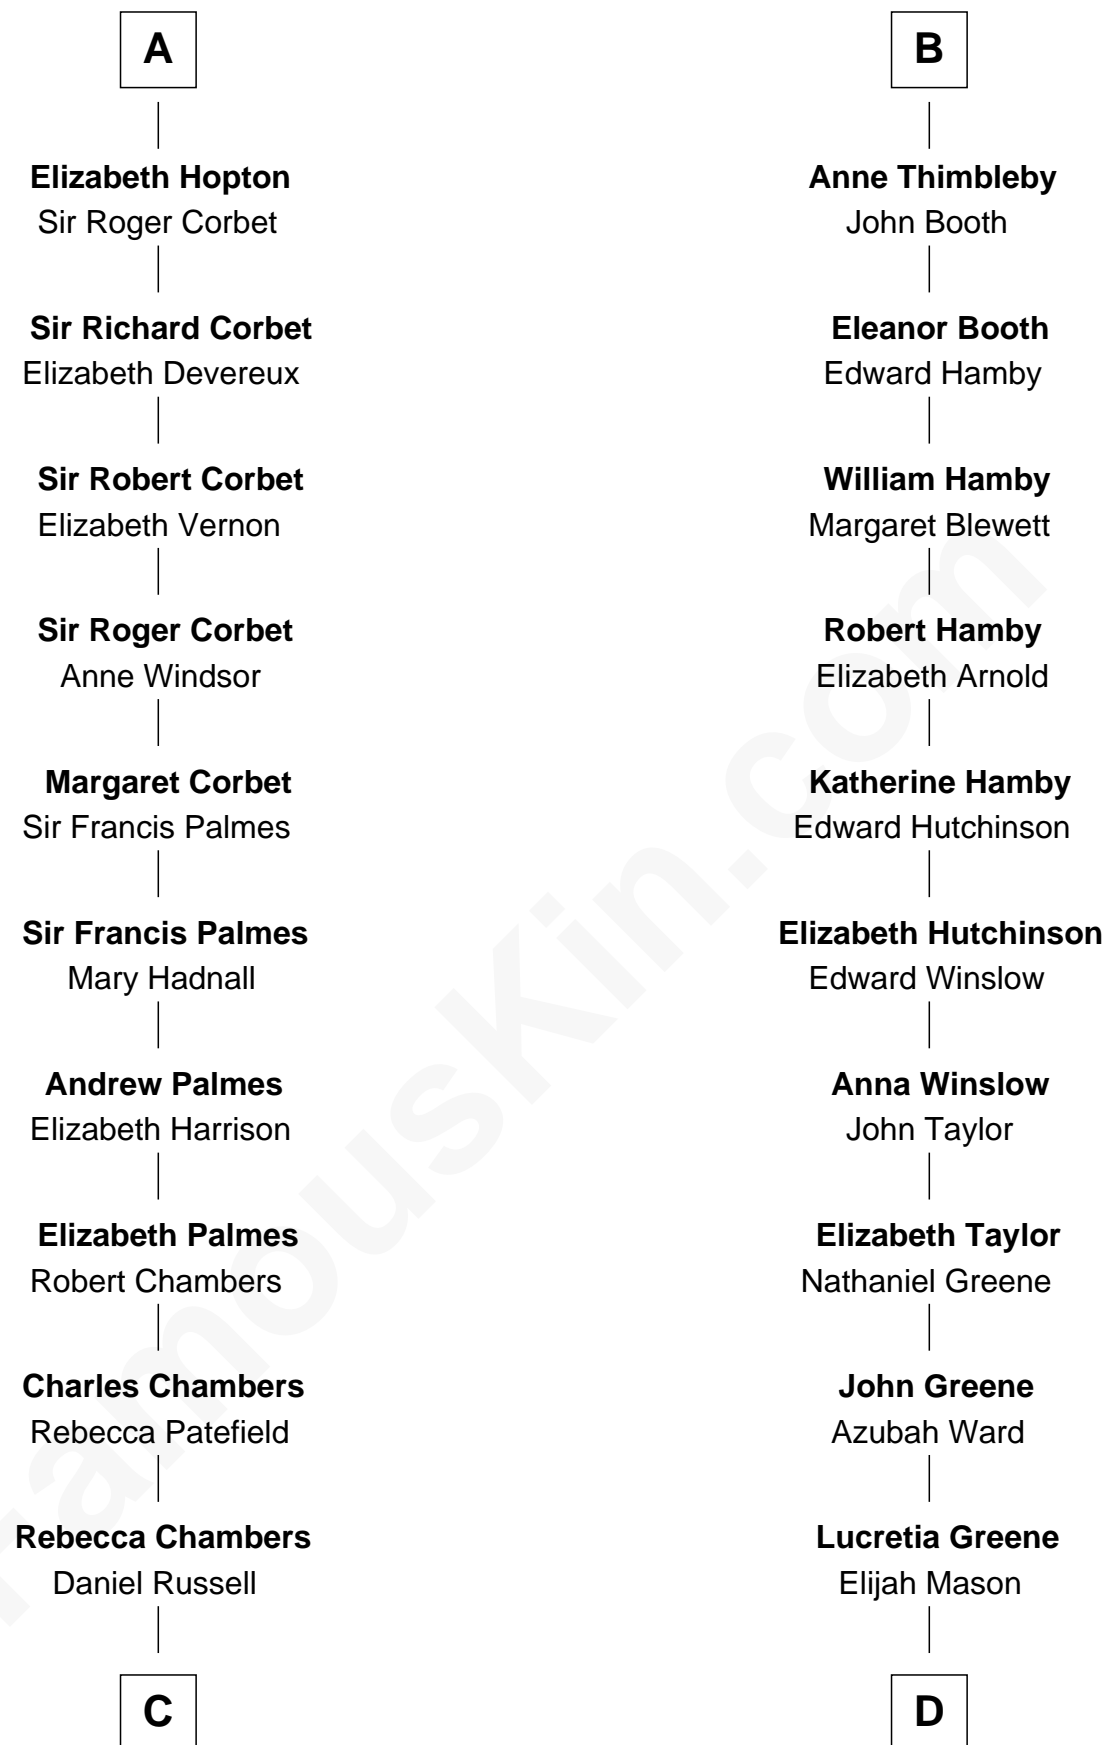

FamousKin.com
Relationship Chart of
James Russell Lowell
American "Fireside" Poet

18th cousin 2 times removed of
Lucretia (Rudolph) Garfield
First Lady of President James Garfield

C

James Russell
Katharine Graves