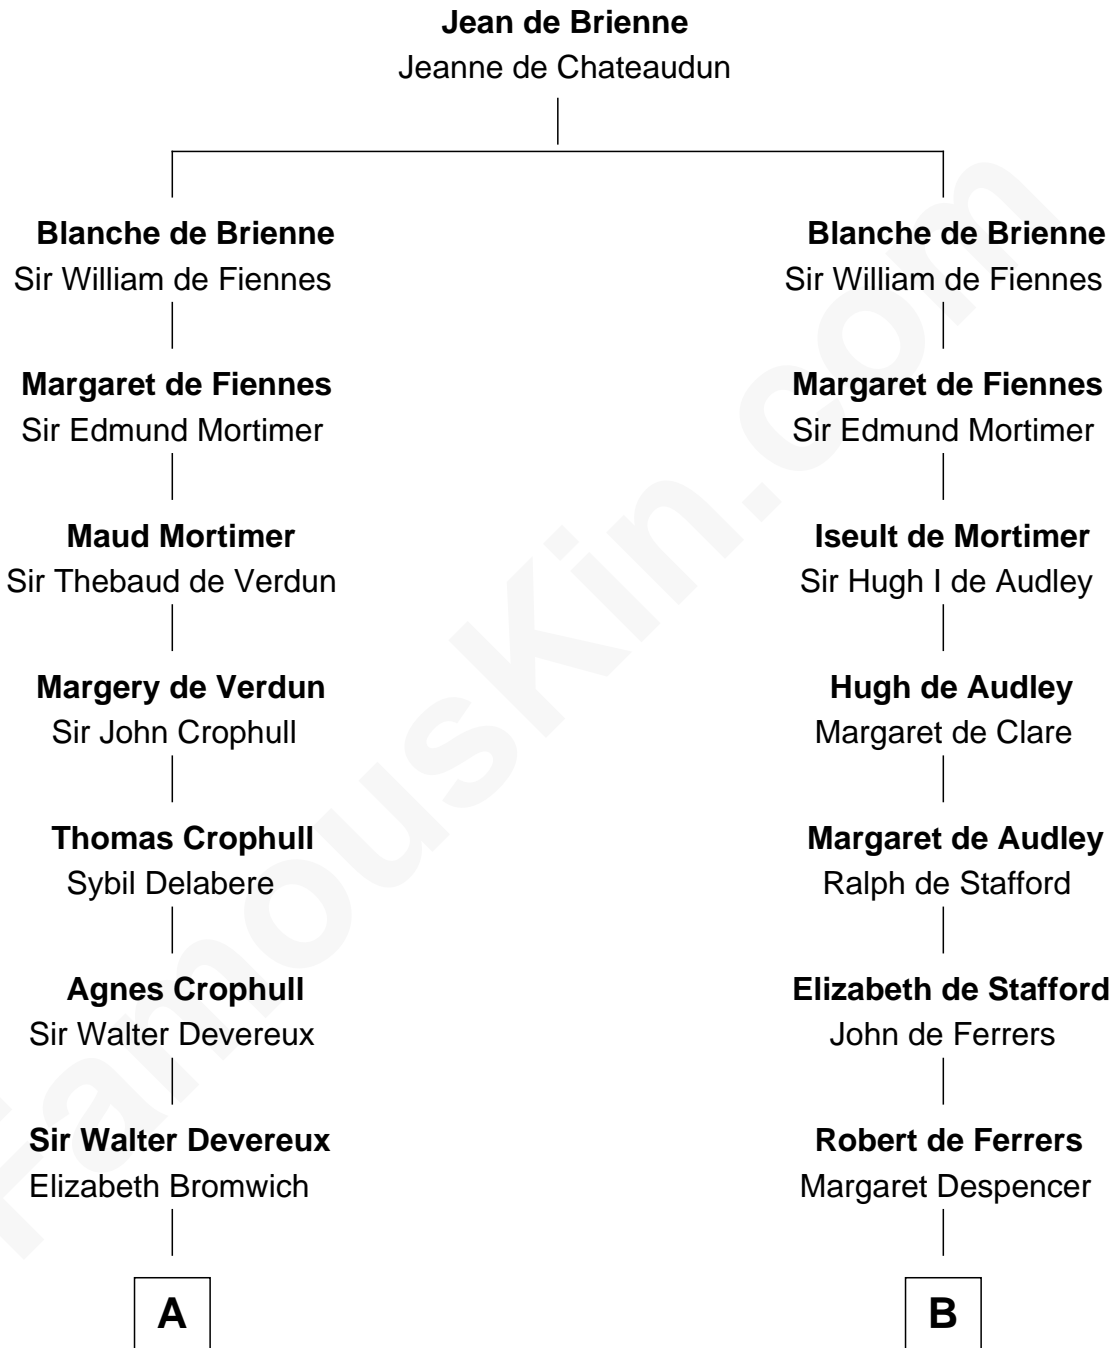

FamousKin.com
Relationship Chart of
James Russell Lowell
American "Fireside" Poet

21st cousin of
Lucretia (Rudolph) Garfield
First Lady of President James Garfield

C

Rebecca Chambers

Daniel Russell

James Russell

Anne Sanford

Capt. John Mason

Peleg Sanford Mason

Mary Stanton

Elijah Mason

Lucretia Greene

Arabella Greene Mason

Zebulon Rudolph