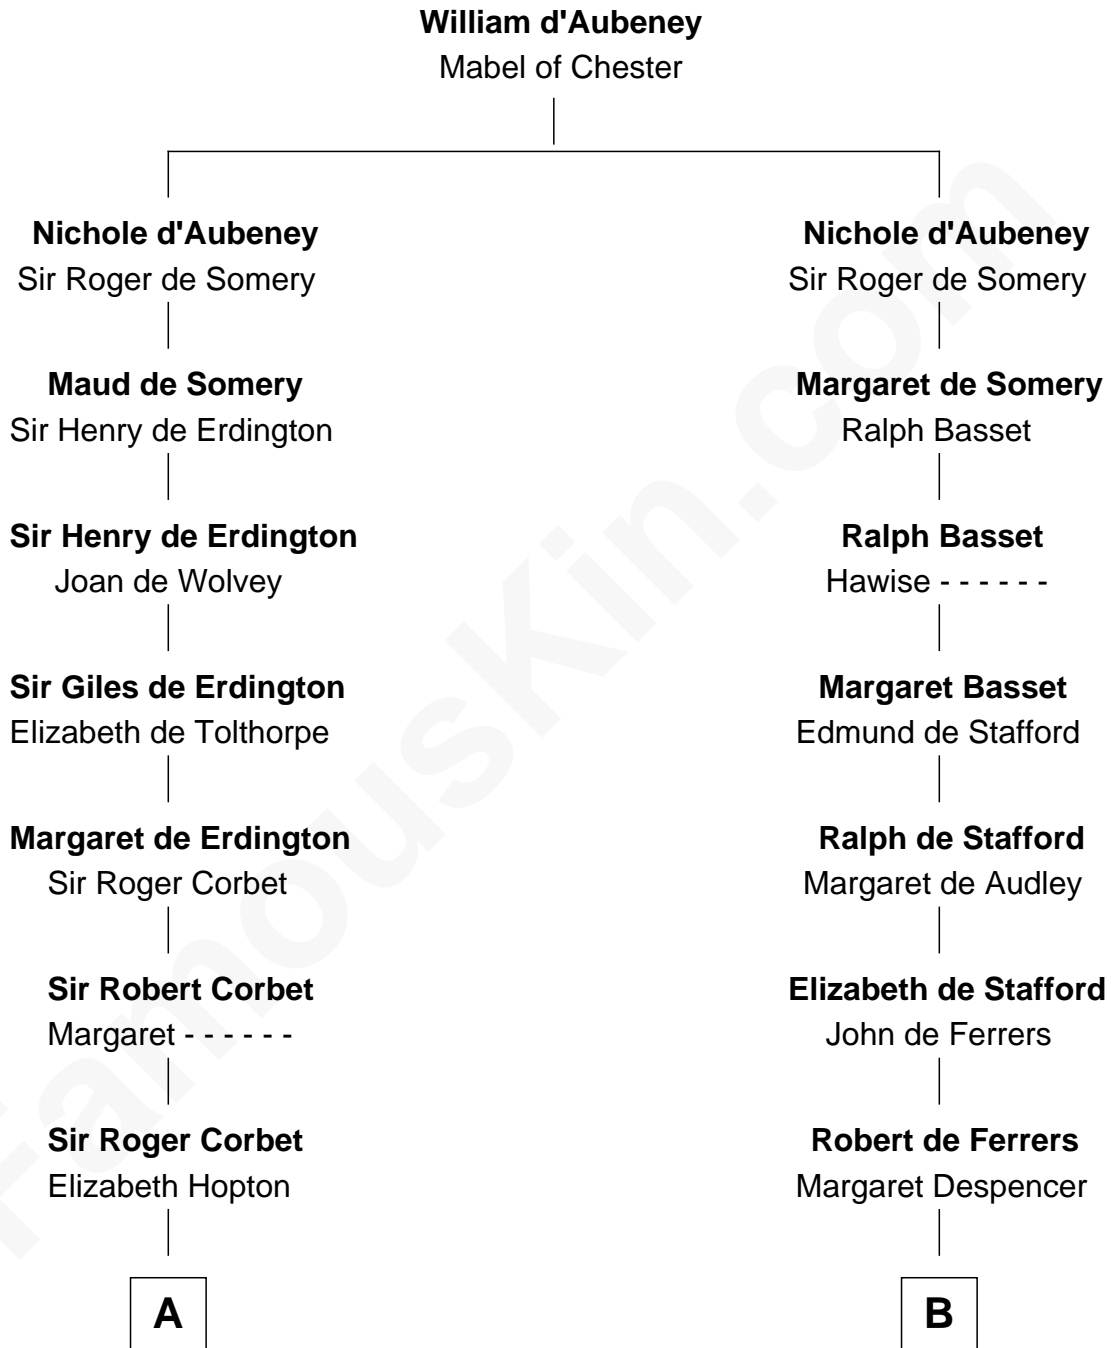

## Relationship Chart of

### James Russell Lowell

American "Fireside" Poet

19th cousin 2 times removed of

**Lucretia (Rudolph) Garfield**  
 First Lady of President James Garfield

**C**

**Rebecca Russell**

John Lowell

**Rev. Charles Lowell**  
Harriet Brackett Spence