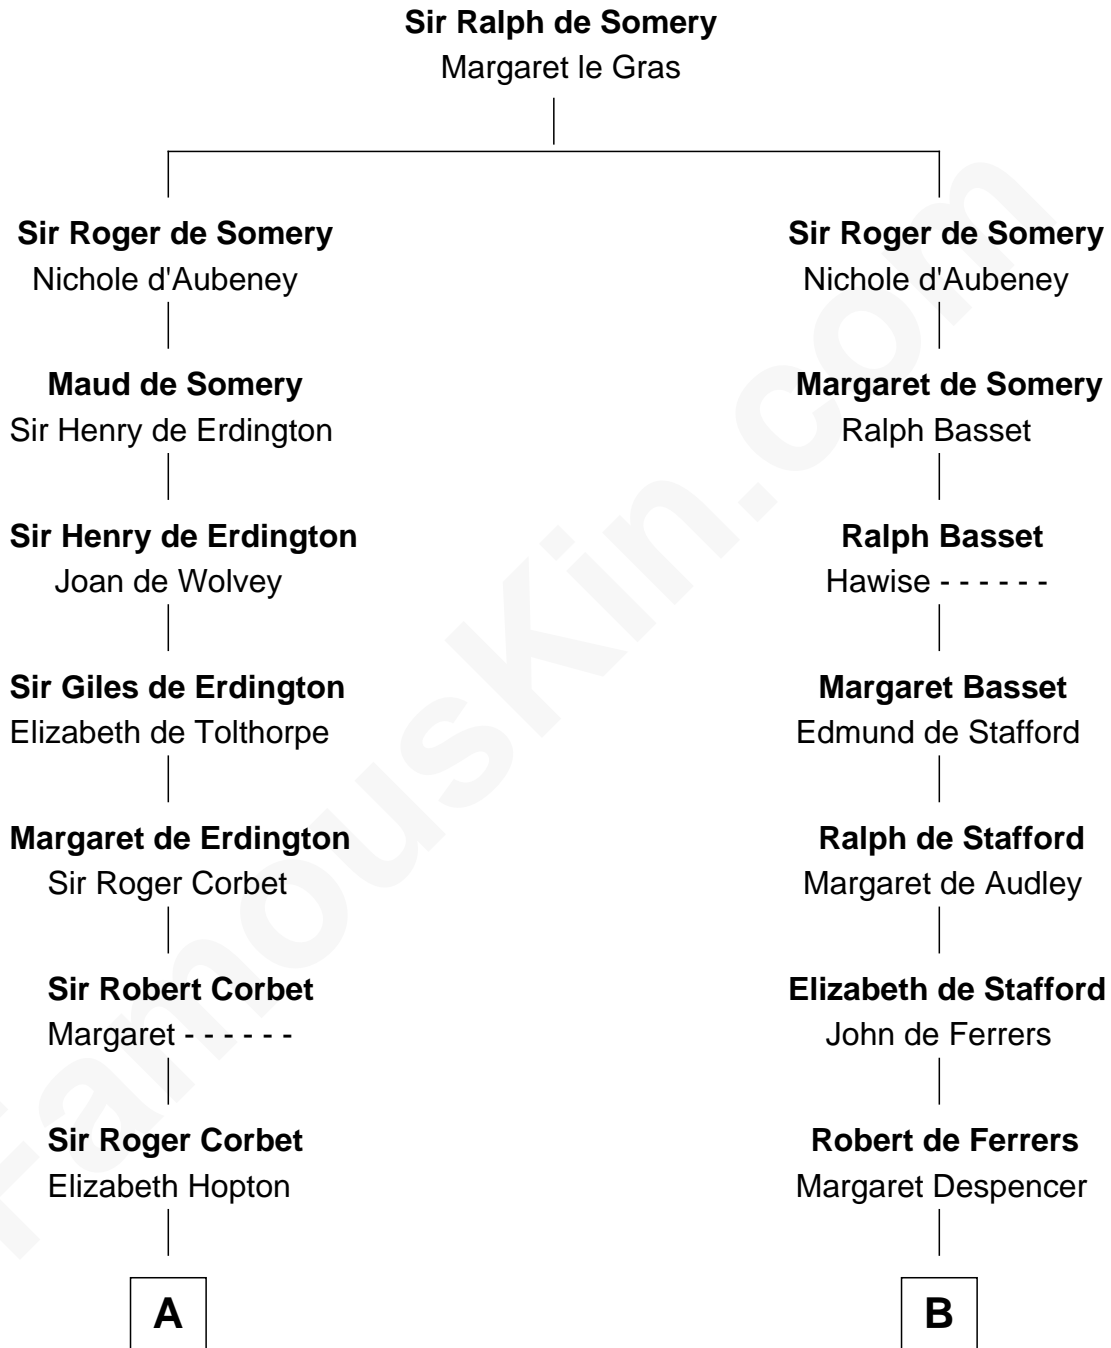

FamousKin.com
Relationship Chart of
James Russell Lowell
American "Fireside" Poet

19th cousin 2 times removed of
Lucretia (Rudolph) Garfield
First Lady of President James Garfield

C

Rebecca Russell

John Lowell

Mary Stanton

Elijah Mason

Lucretia Greene

Arabella Greene Mason

Zebulon Rudolph

Lucretia (Rudolph) Garfield

First Lady of James Garfield