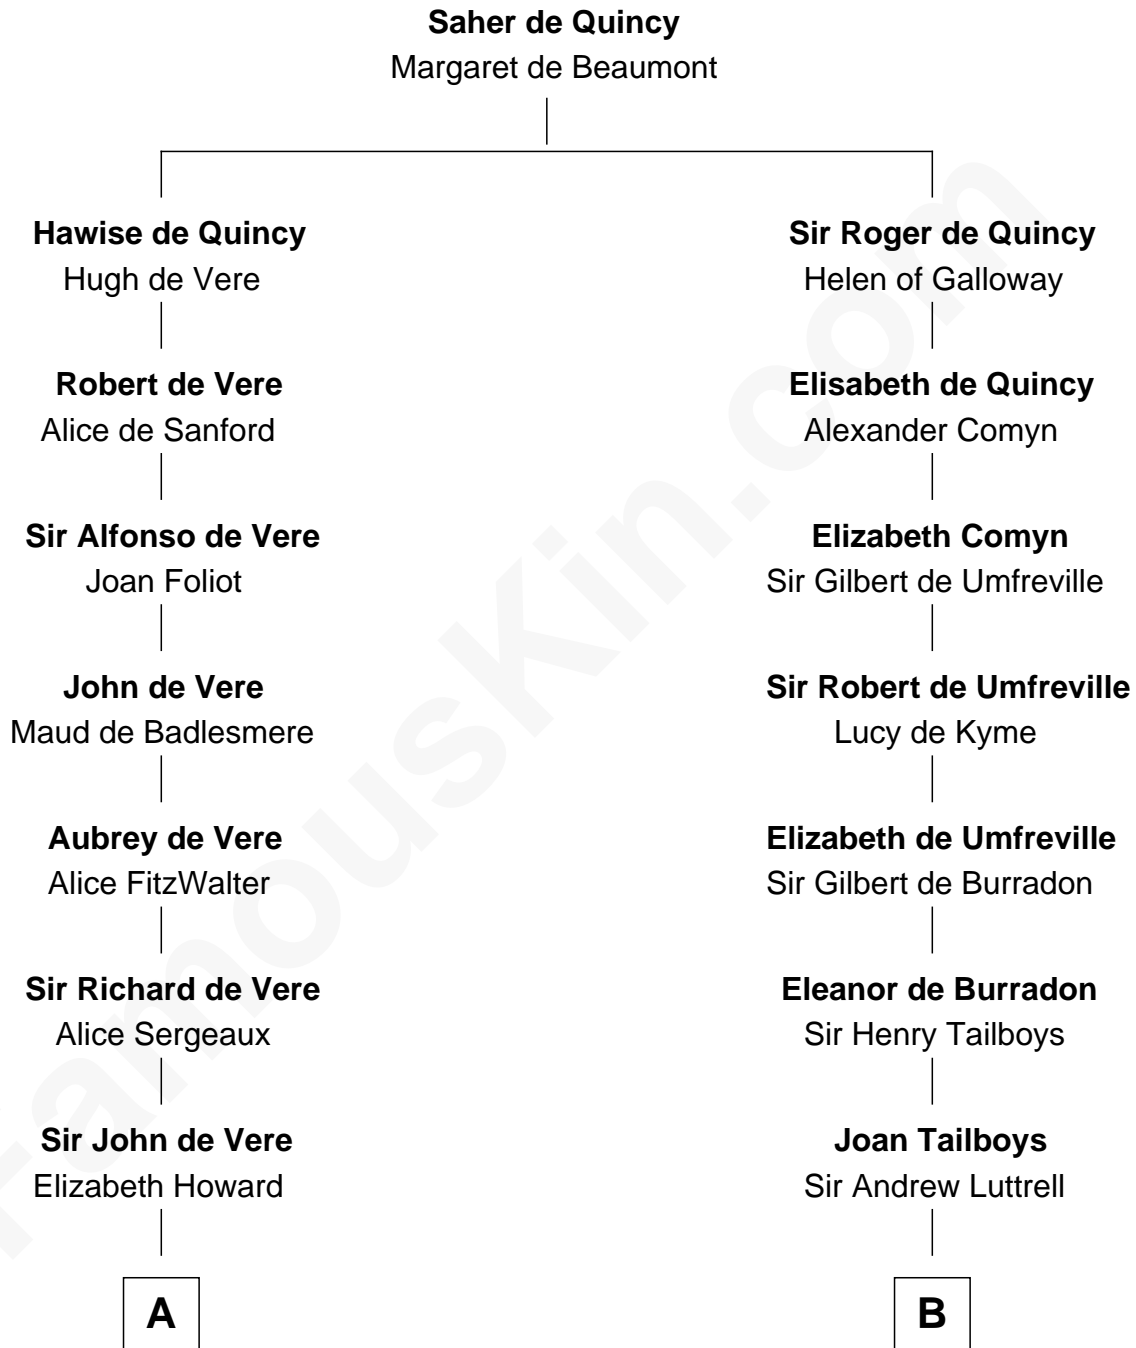

FamousKin.com
Relationship Chart of
James Russell Lowell
American "Fireside" Poet

19th cousin 2 times removed of
Lucretia (Rudolph) Garfield
First Lady of President James Garfield

C

John Lowell

Rebecca Russell

Azubah Ward

Lucretia Greene

Elijah Mason

Arabella Greene Mason

Zebulon Rudolph

Lucretia (Rudolph) Garfield

First Lady of James Garfield