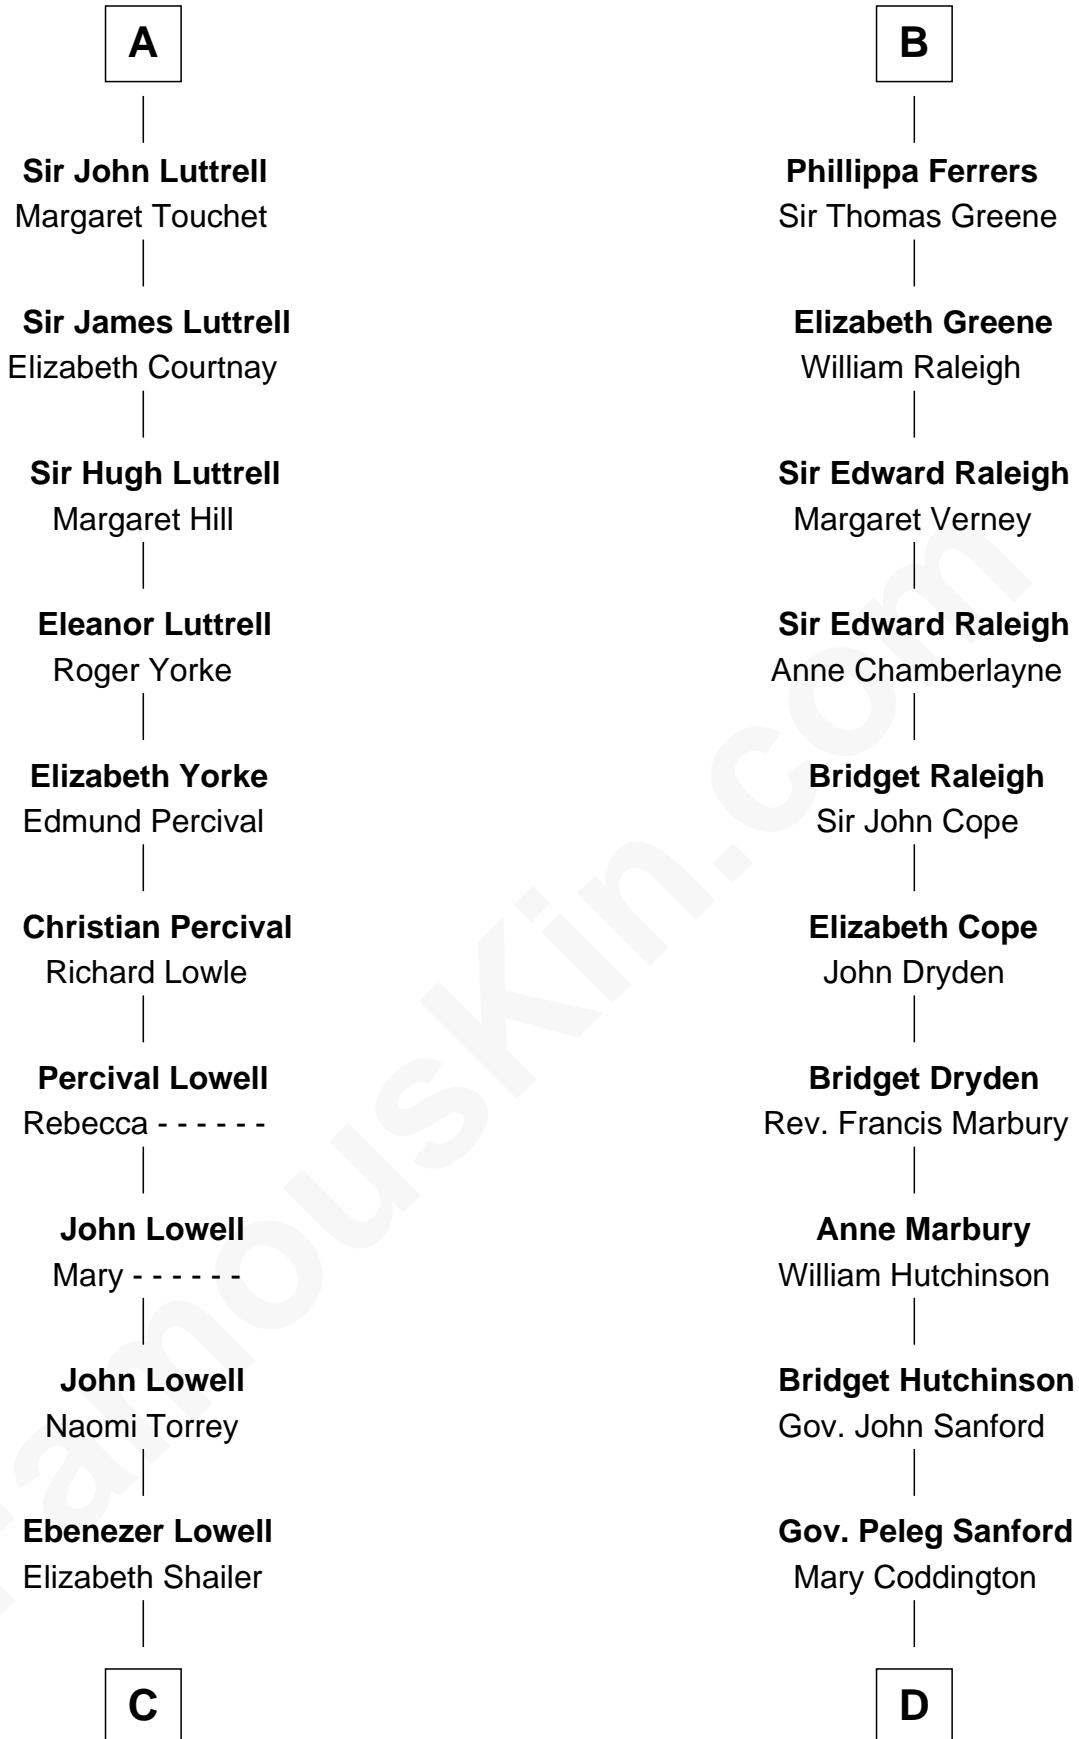

FamousKin.com
Relationship Chart of
James Russell Lowell
American "Fireside" Poet

20th cousin 1 time removed of
Lucretia (Rudolph) Garfield
First Lady of President James Garfield

Thomas le Despencer

C

Rev. John Lowell

Anne Sanford

Capt. John Mason

Peleg Sanford Mason

Mary Stanton

Elijah Mason

Lucretia Greene

Arabella Greene Mason

Zebulon Rudolph