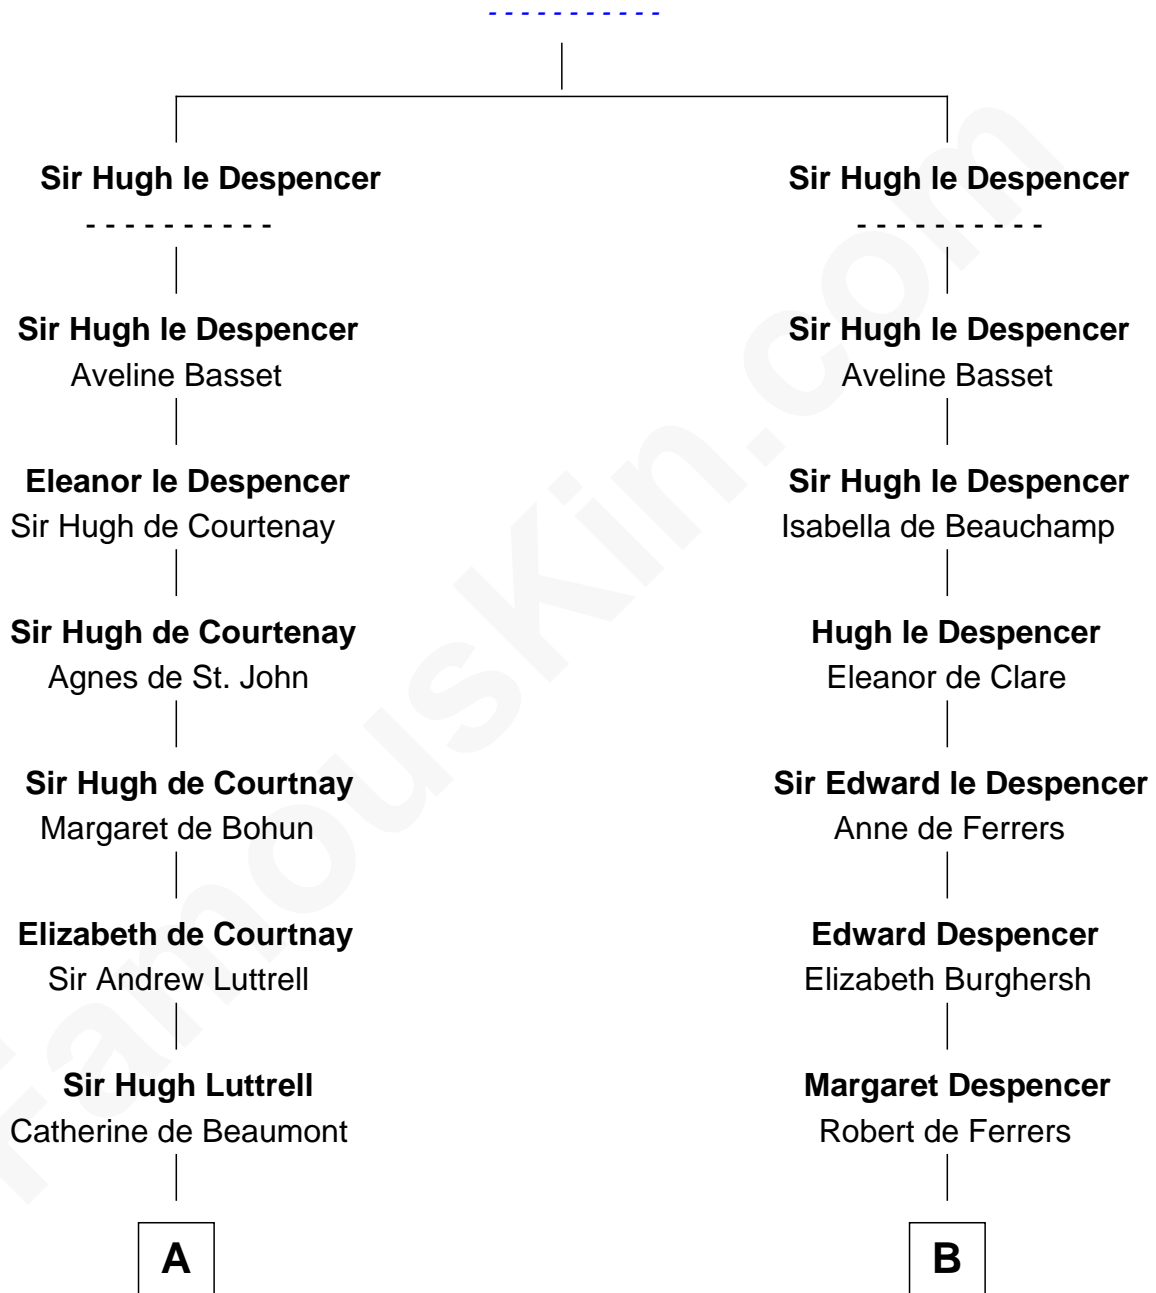

FamousKin.com
Relationship Chart of
James Russell Lowell
American "Fireside" Poet

20th cousin 1 time removed of
Lucretia (Rudolph) Garfield
First Lady of President James Garfield

Thomas le Despencer

C

Rev. John Lowell

Anne Sanford

Capt. John Mason

Peleg Sanford Mason

Mary Stanton

Elijah Mason

Lucretia Greene

Arabella Greene Mason

Zebulon Rudolph