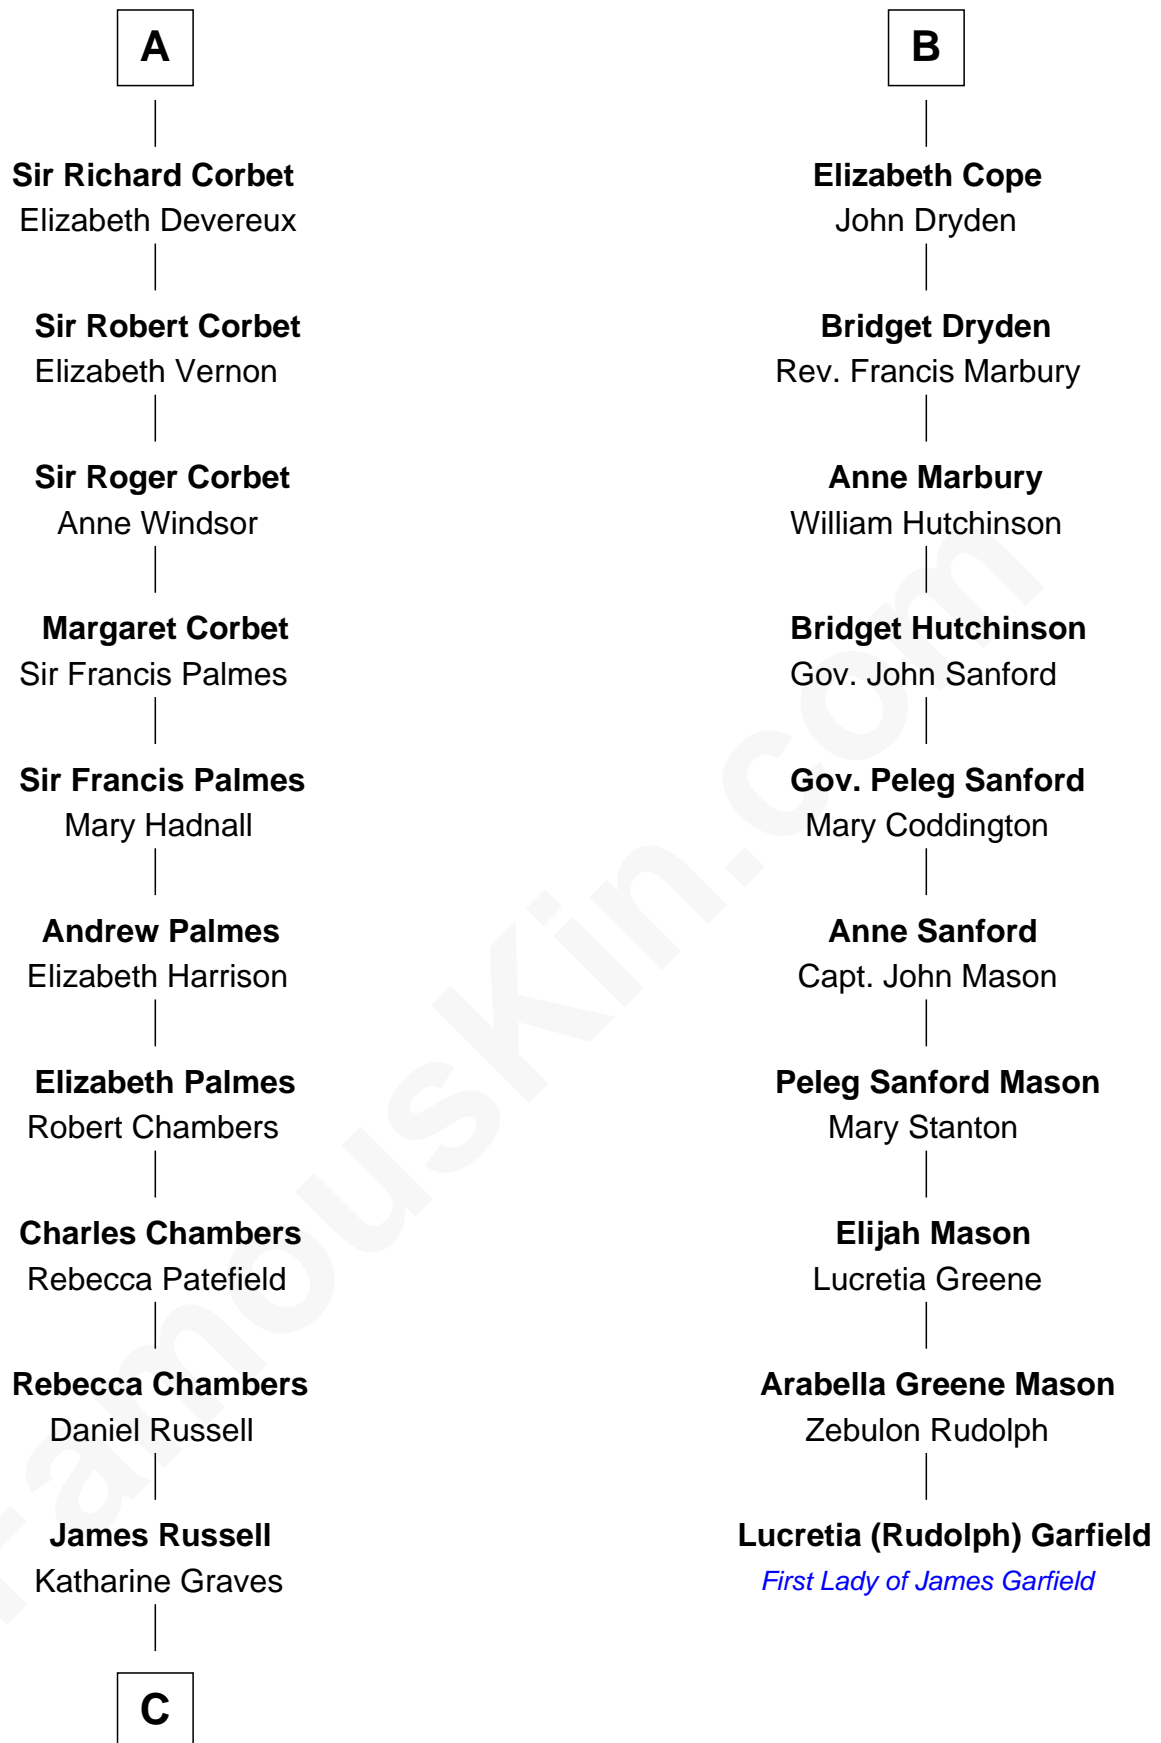

FamousKin.com
Relationship Chart of
James Russell Lowell
American "Fireside" Poet

16th cousin 3 times removed of
Lucretia (Rudolph) Garfield
First Lady of President James Garfield

C

—
Rebecca Russell

John Lowell