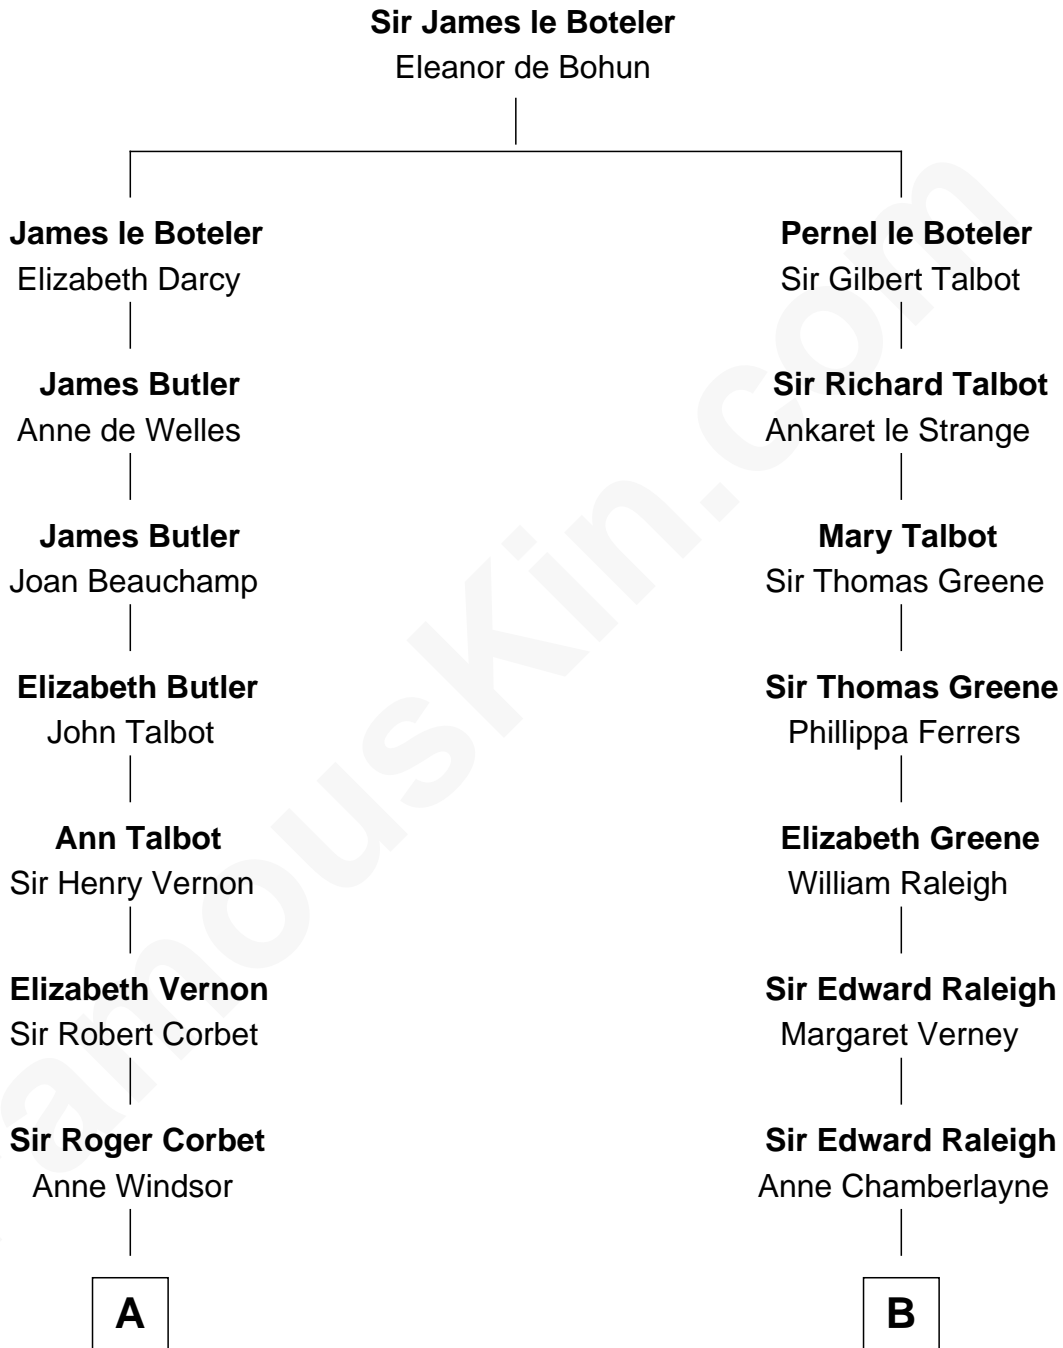

FamousKin.com

Relationship Chart of

James Russell Lowell

American "Fireside" Poet

16th cousin 1 time removed of

Lucretia (Rudolph) Garfield

First Lady of President James Garfield

A

Margaret Corbet
Sir Francis Palmes

Sir Francis Palmes
Mary Hadnall

Andrew Palmes
Elizabeth Harrison

Elizabeth Palmes
Robert Chambers

Charles Chambers
Rebecca Patefield

Rebecca Chambers
Daniel Russell

James Russell
Katharine Graves