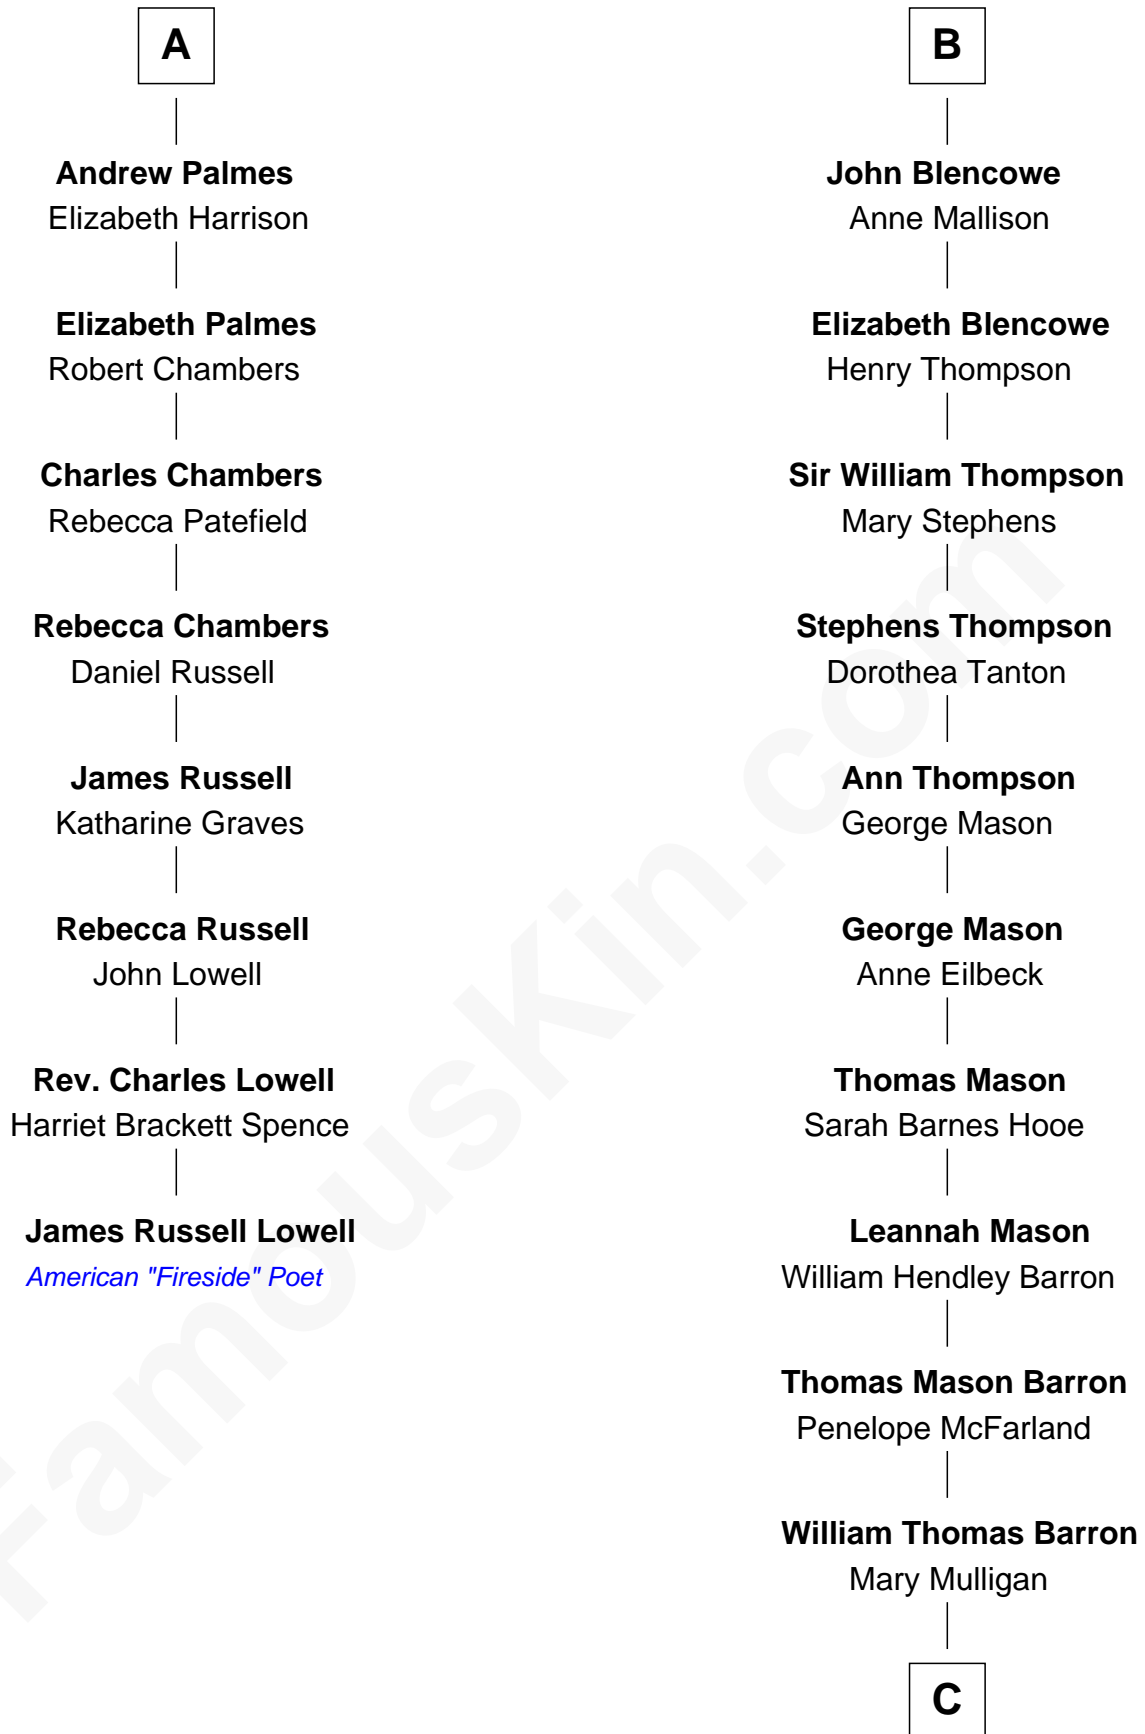

FamousKin.com
Relationship Chart of
James Russell Lowell
American "Fireside" Poet

14th cousin 6 times removed of

Paris Hilton
Socialite and TV Personality

Sir Walter Blount
 Sancha de Ayala

Sir Thomas Blount
 Margaret de Gresley

Thomas Dudley
 Grace Threlkeld

Anne Windsor
 Sir Roger Corbet

Winifred Dudley
 Anthony Blencowe

Margaret Corbet
 Sir Francis Palmes

Richard Blencowe
 Apollonia Tolson

Sir Francis Palmes
 Mary Hadnall

Sir Henry Blencowe
 Grace Sandford

A

B

C

Mary Adelaide Barron
Conrad Nicholson Hilton

Barron Hilton
Marilyn June Hawley

Richard Howard Hilton
Kathleen Elizabeth Avanzino

Paris Hilton

Socialite and TV Personality