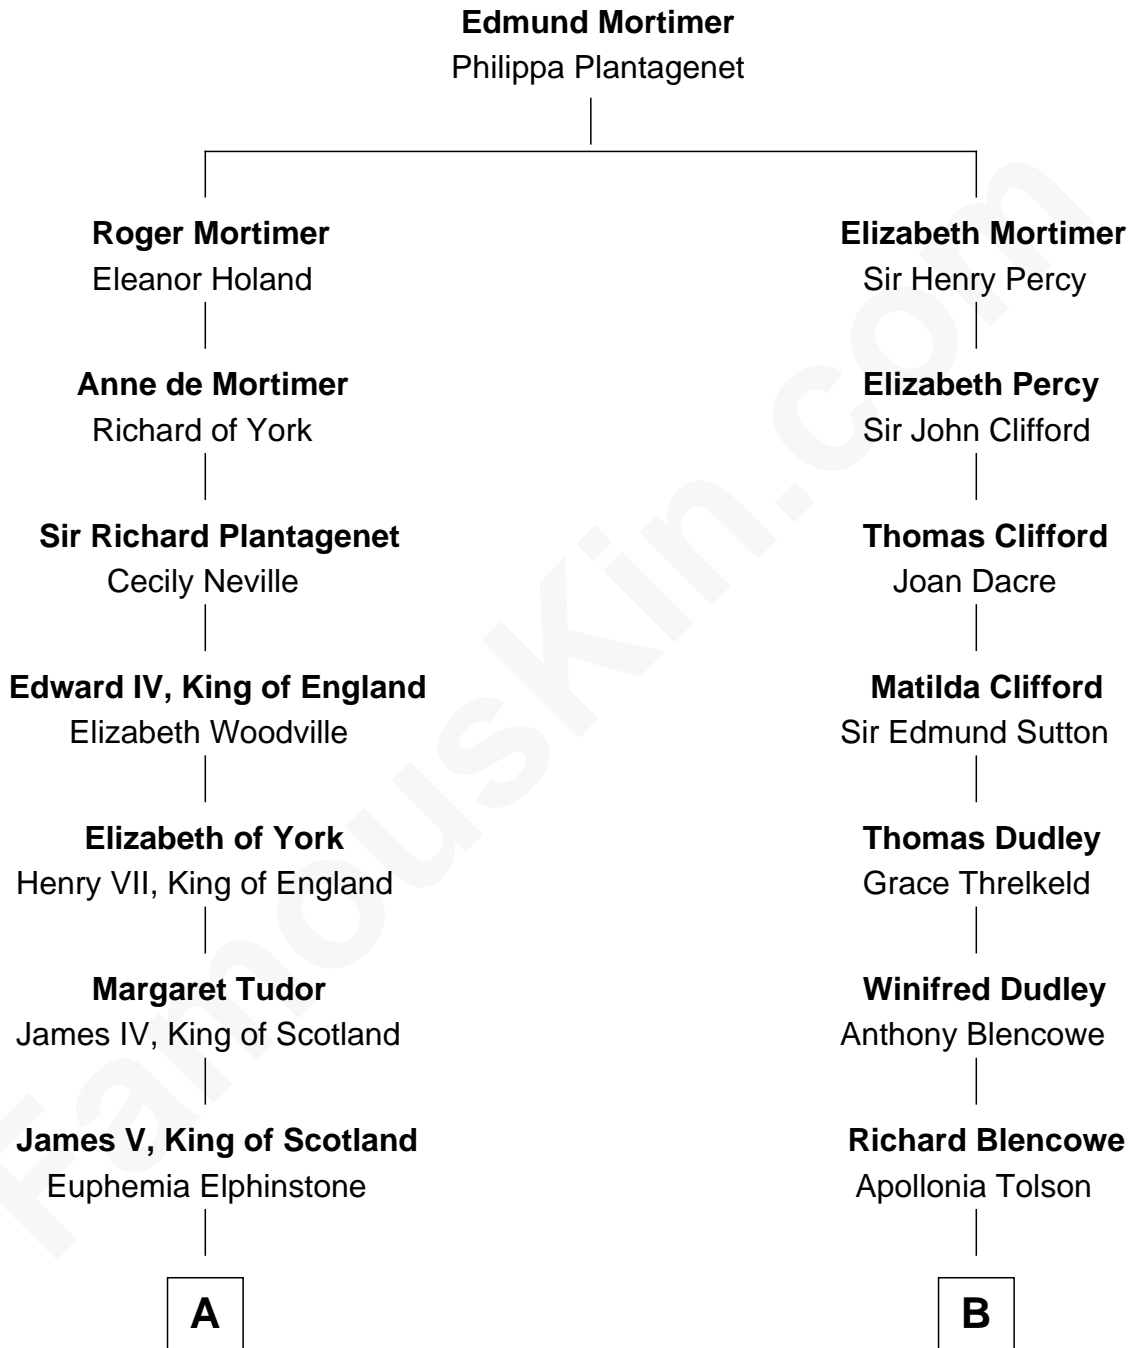

FamousKin.com

Relationship Chart of

James Russell Lowell

American "Fireside" Poet

17th cousin 4 times removed of

Paris Hilton
Socialite and TV Personality

C

William Thomas Barron

Mary Mulligan

Mary Adelaide Barron

Conrad Nicholson Hilton

Barron Hilton

Marilyn June Hawley

Richard Howard Hilton

Kathleen Elizabeth Avanzino

Paris Hilton