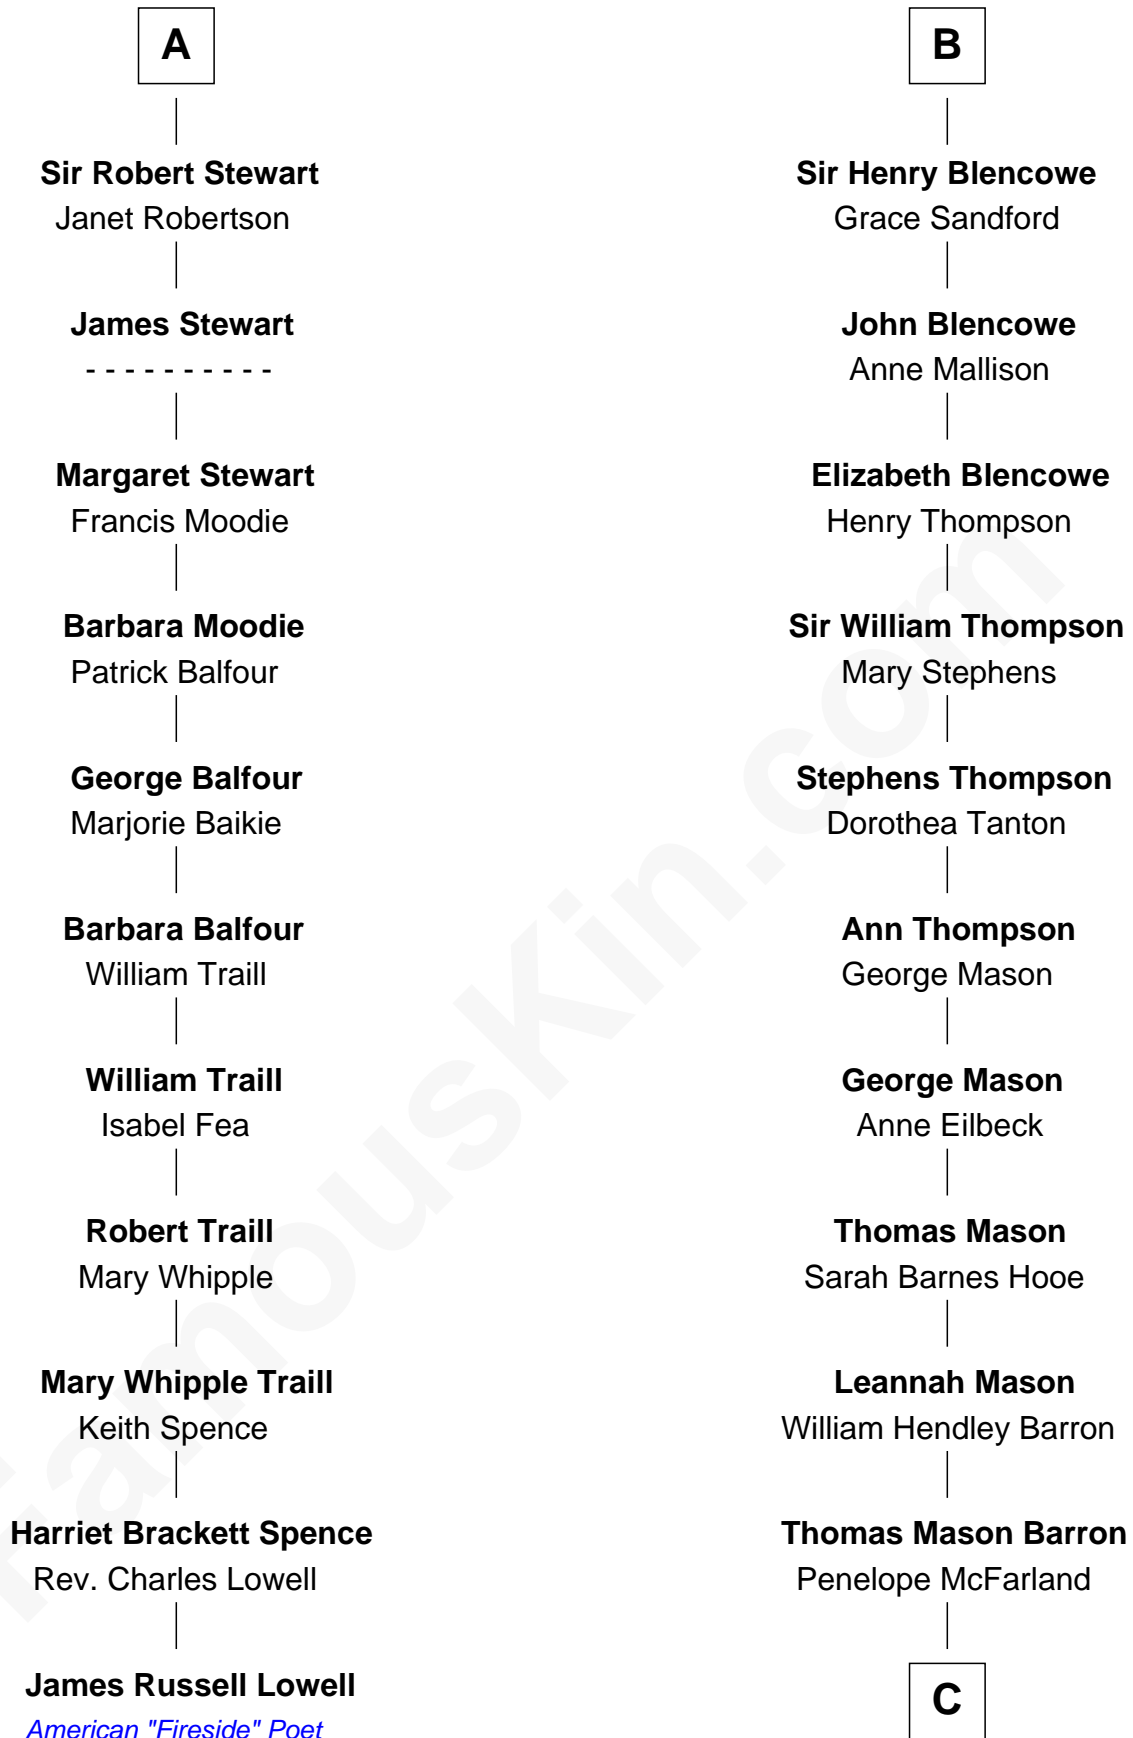

FamousKin.com

Relationship Chart of

James Russell Lowell

American "Fireside" Poet

17th cousin 4 times removed of

Paris Hilton
Socialite and TV Personality

C

William Thomas Barron

Mary Mulligan

Mary Adelaide Barron

Conrad Nicholson Hilton

Barron Hilton

Marilyn June Hawley

Richard Howard Hilton

Kathleen Elizabeth Avanzino

Paris Hilton