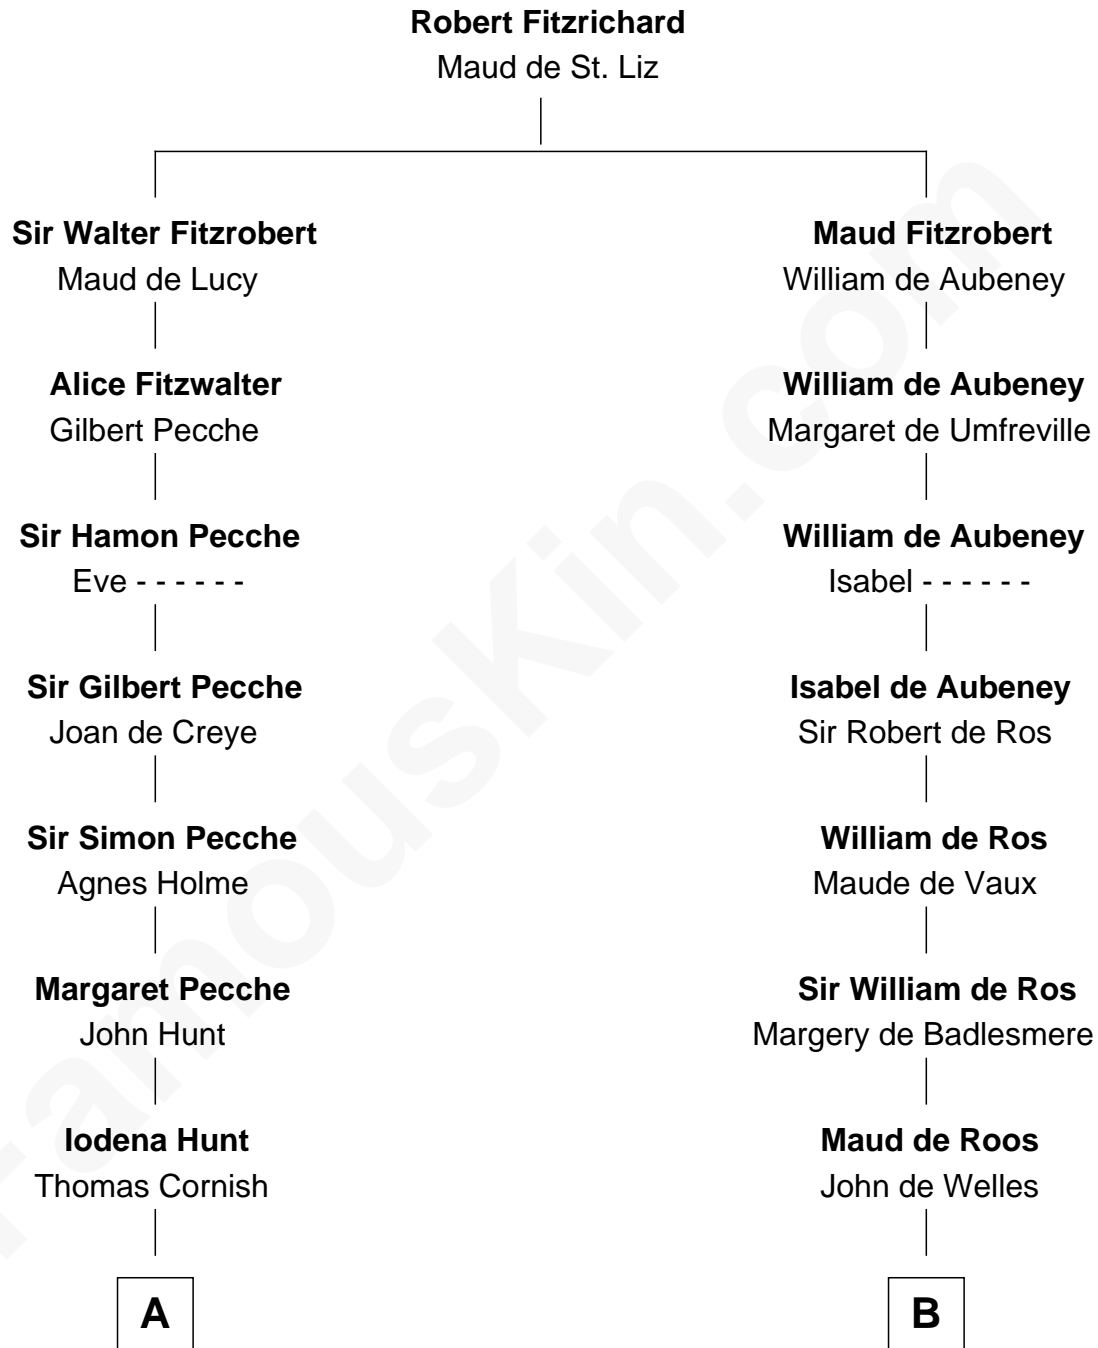

FamousKin.com
Relationship Chart of
James Russell Lowell
American "Fireside" Poet

20th cousin 1 time removed of
George Mason
Father of the U.S. Bill of Rights

C

Mary Whipple

Robert Traill

Mary Whipple Traill