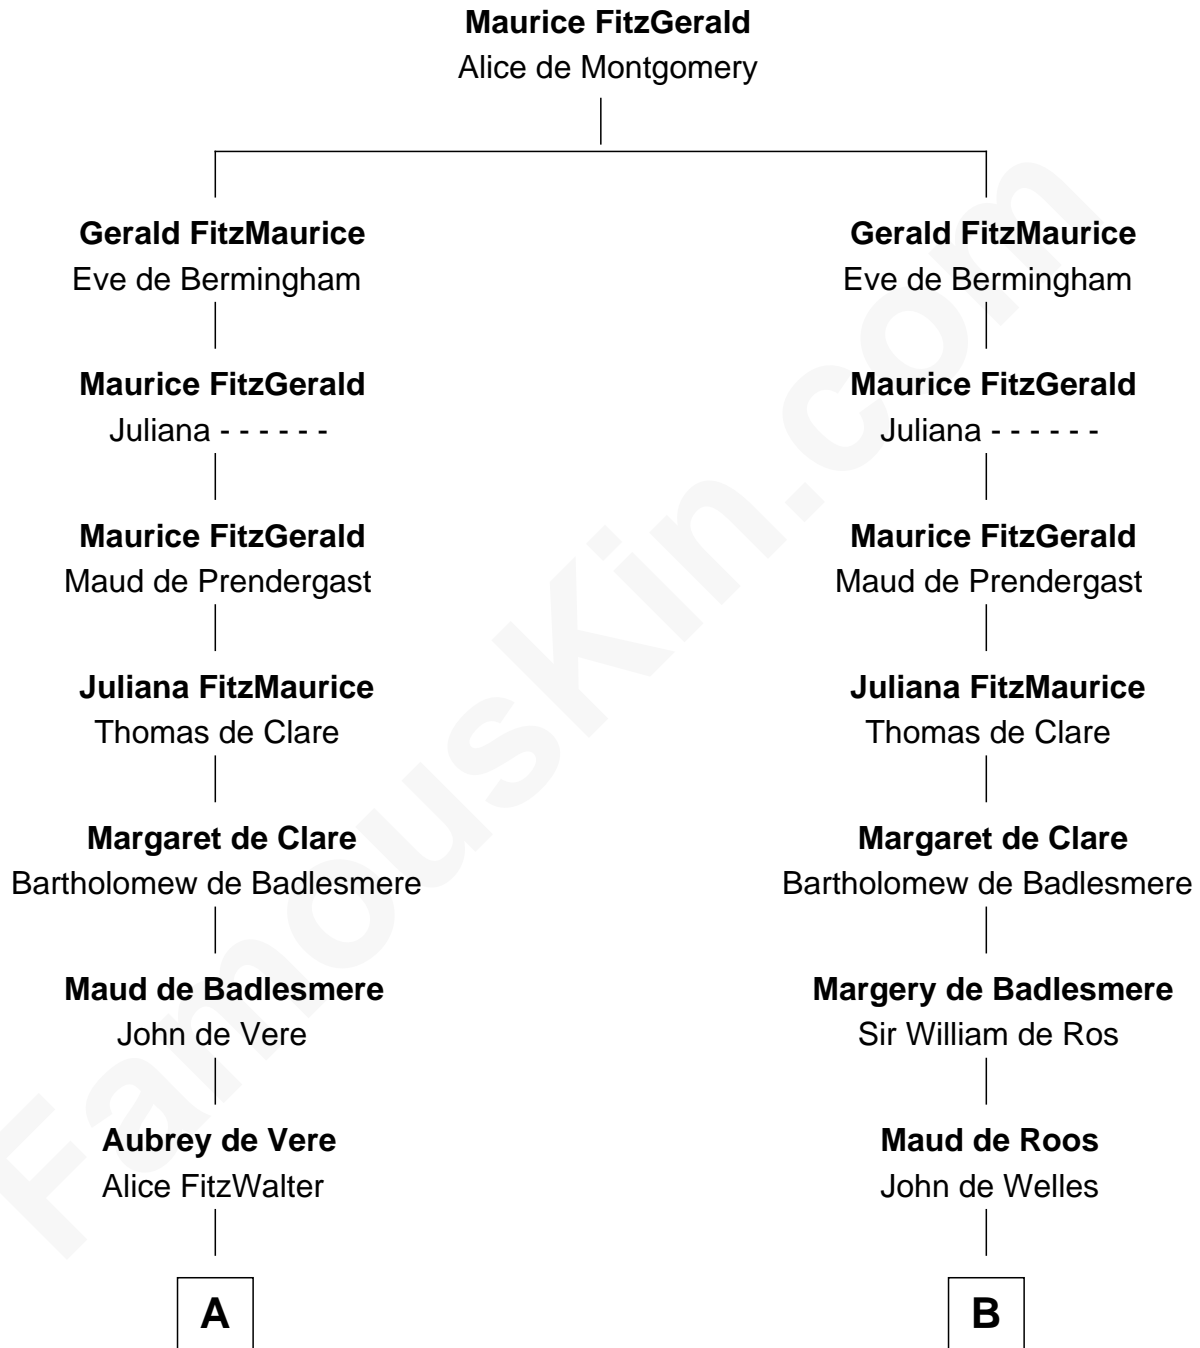

# FamousKin.com Relationship Chart of

**James Russell Lowell**

*American "Fireside" Poet*

21st cousin of

**George Mason**

*Father of the U.S. Bill of Rights*

**C**

**Sarah Turell**  
Noah Champney

**Sarah Champney**  
Rev. John Lowell

**John Lowell**  
Rebecca Russell

**Rev. Charles Lowell**  
Harriet Brackett Spence

**James Russell Lowell**  
*American "Fireside" Poet*

**D**

**Roger Fowke**  
Mary Bayley

**Col. Gerard Fowke**  
Anne Thorowgood

**Mary Fowke**  
George Mason

**George Mason**  
Ann Thompson

**George Mason**  
*Father of Bill of Rights*