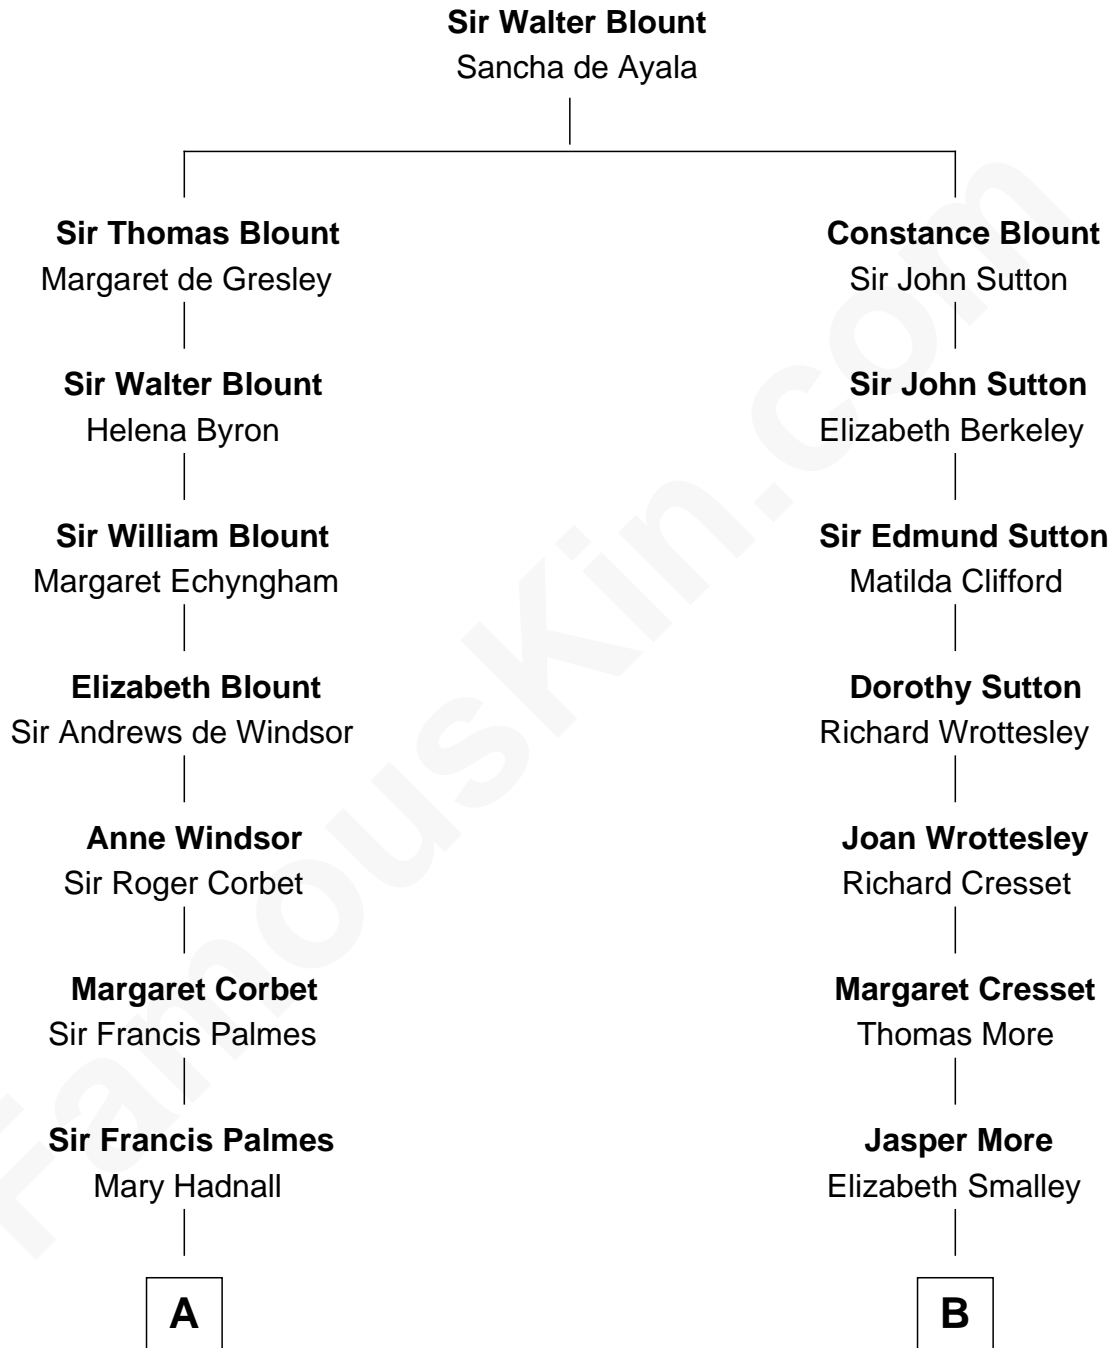

FamousKin.com

Relationship Chart of

James Russell Lowell

American "Fireside" Poet

8th cousin 6 times removed of

Richard More

(c1614 - c1696) Mayflower passenger 1620

MAYFLOWER

James Russell Lowell
American "Fireside" Poet

B

Katherine More
Col. Samuel More

Richard More
Mayflower passenger 1620