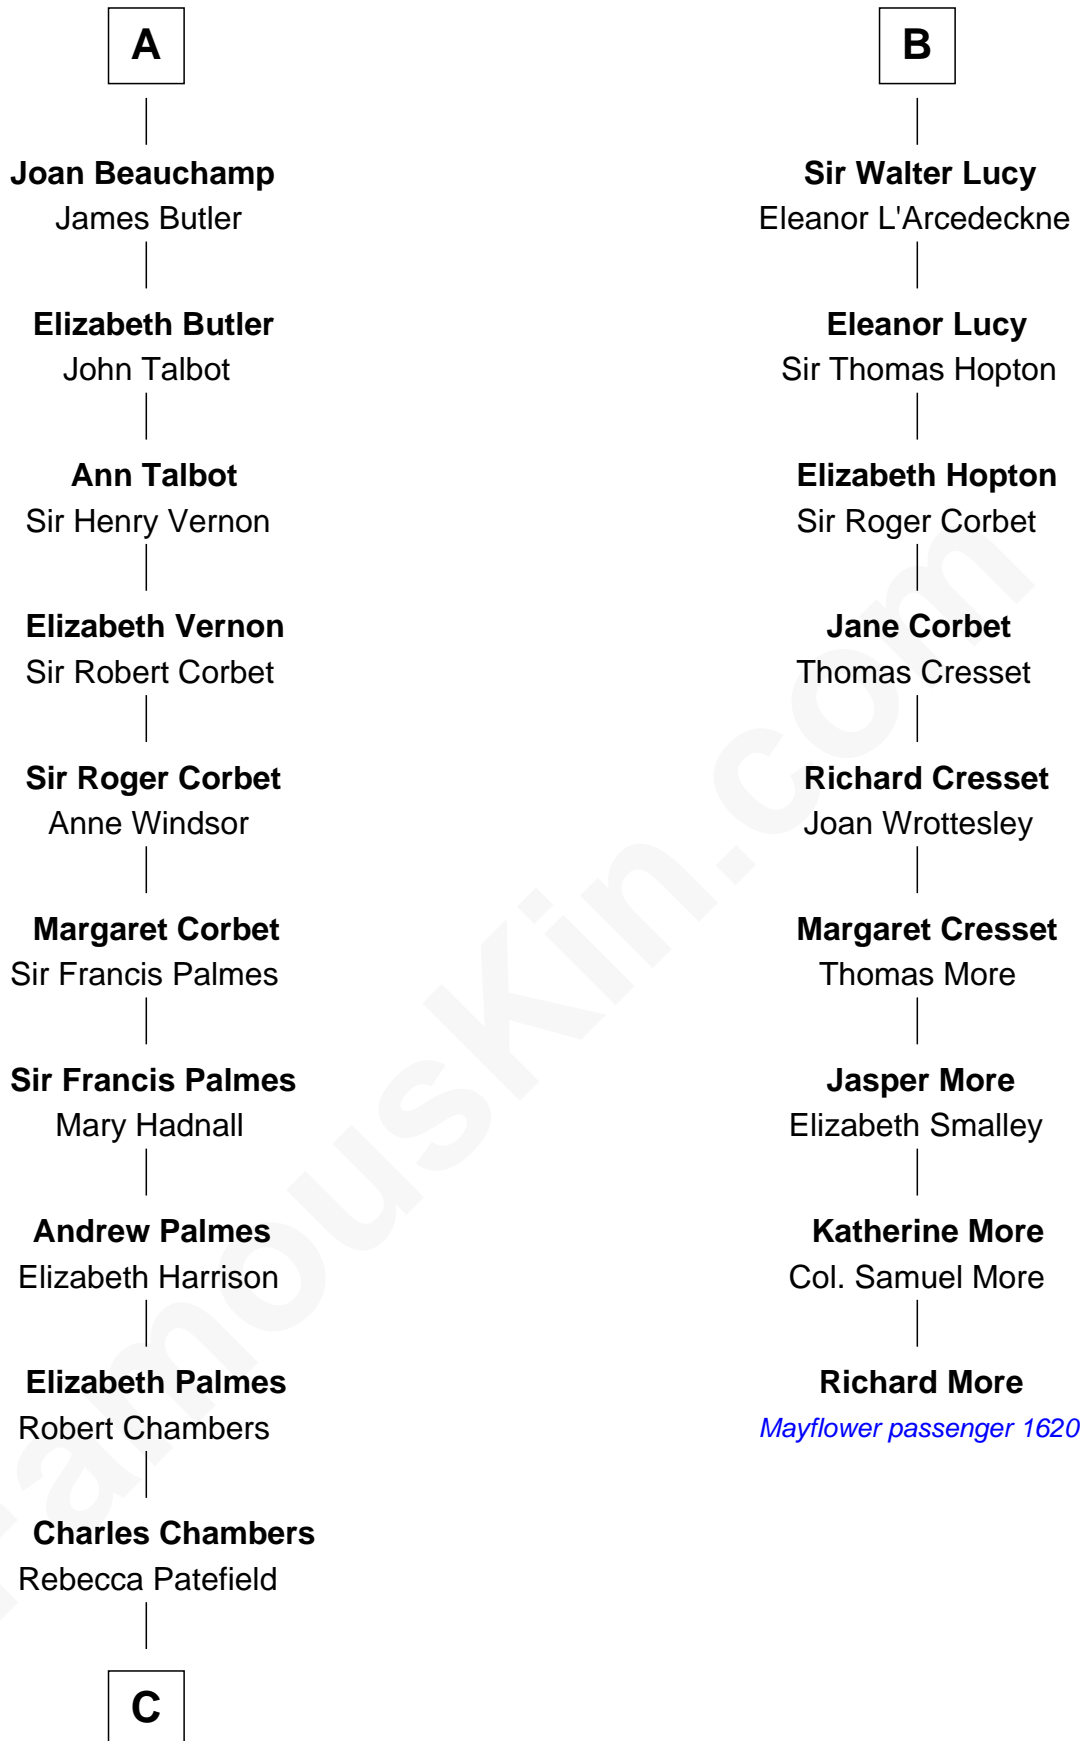

FamousKin.com
Relationship Chart of
James Russell Lowell
American "Fireside" Poet

15th cousin 6 times removed of

Richard More
(c1614 - c1696) Mayflower passenger 1620

C

Rebecca Chambers

Daniel Russell

James Russell