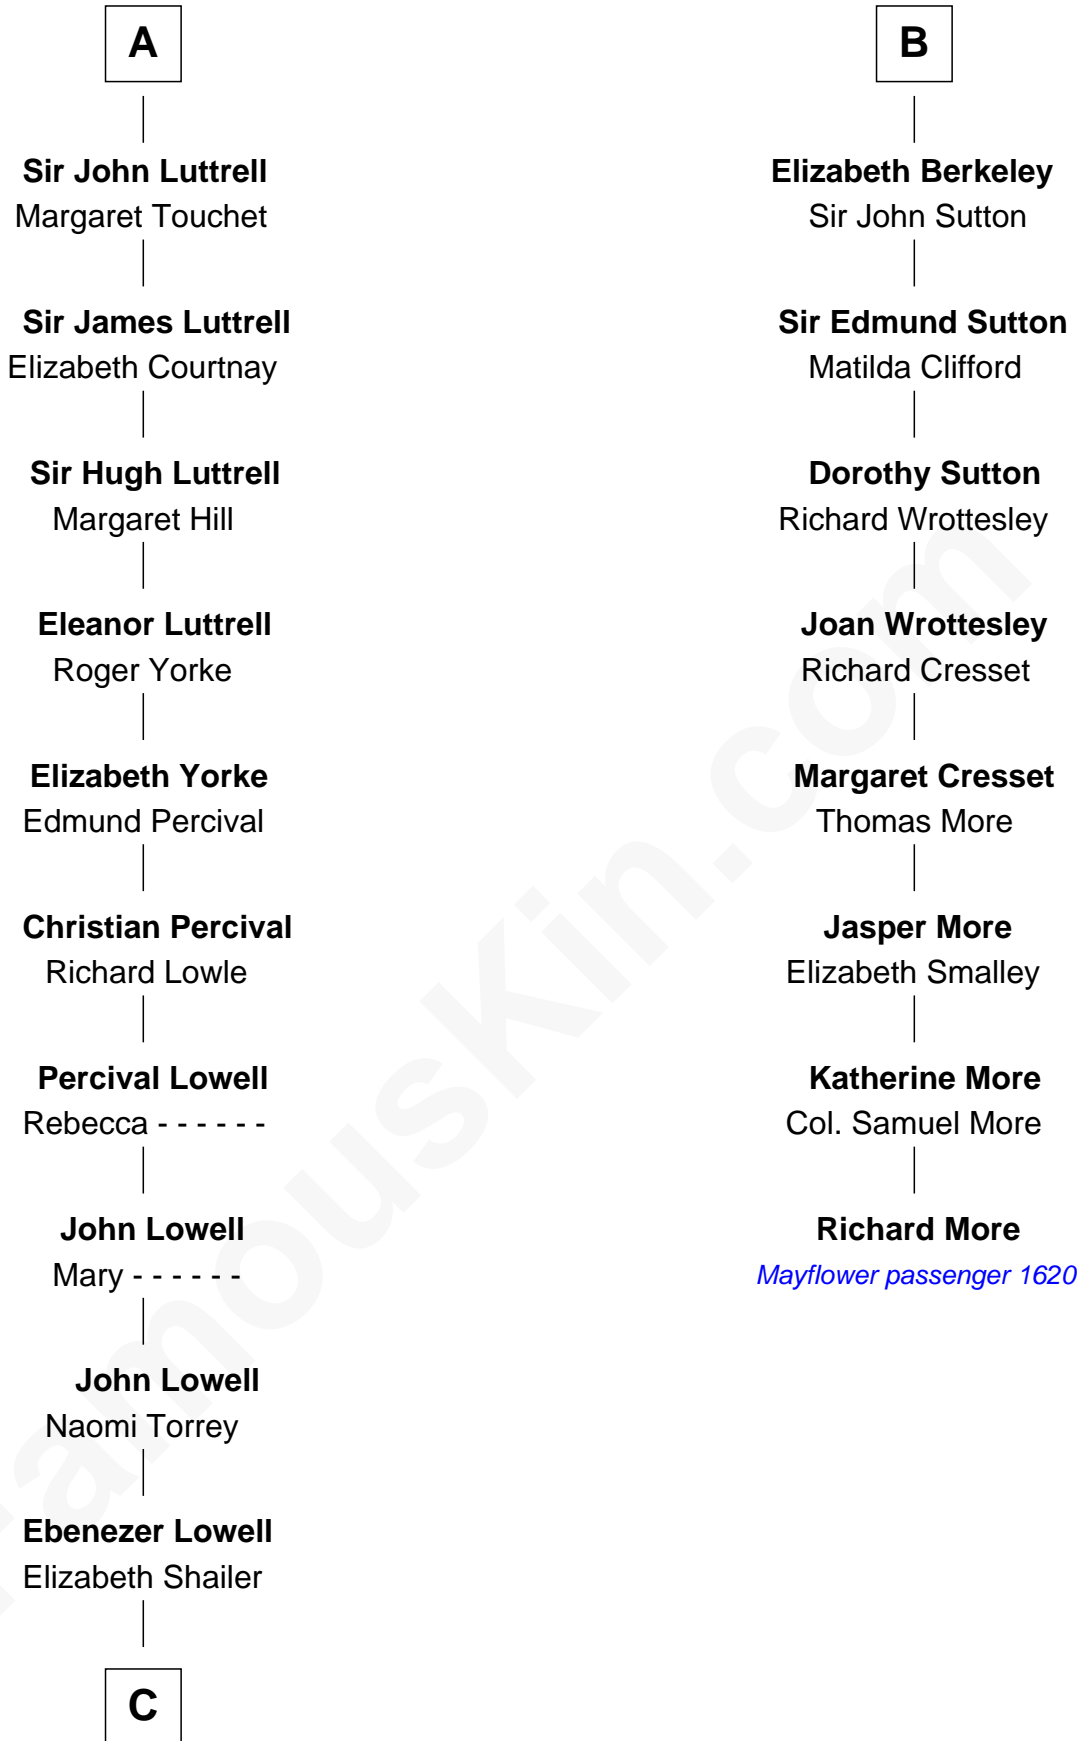

FamousKin.com

Relationship Chart of

James Russell Lowell

American "Fireside" Poet

14th cousin 6 times removed of

Richard More

(c1614 - c1696) Mayflower passenger 1620

MAYFLOWER