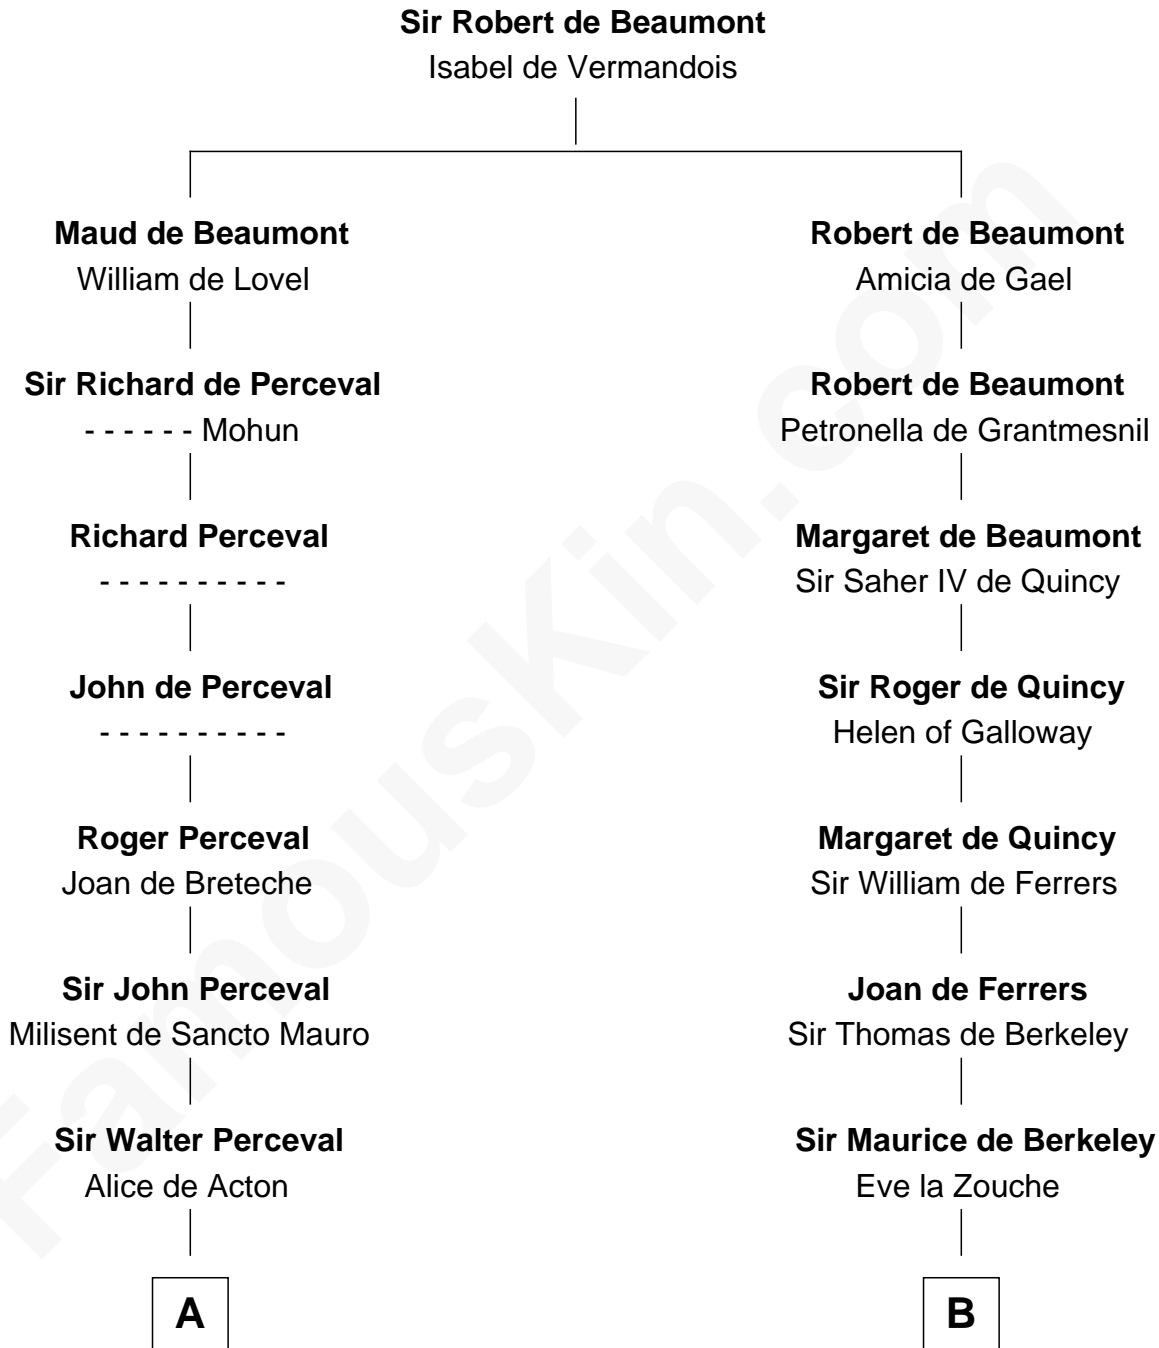

FamousKin.com
Relationship Chart of
James Russell Lowell
American "Fireside" Poet

16th cousin 5 times removed of

Richard More
(c1614 - c1696) Mayflower passenger 1620

C

Ebenezer Lowell

Elizabeth Shailer

Rev. John Lowell