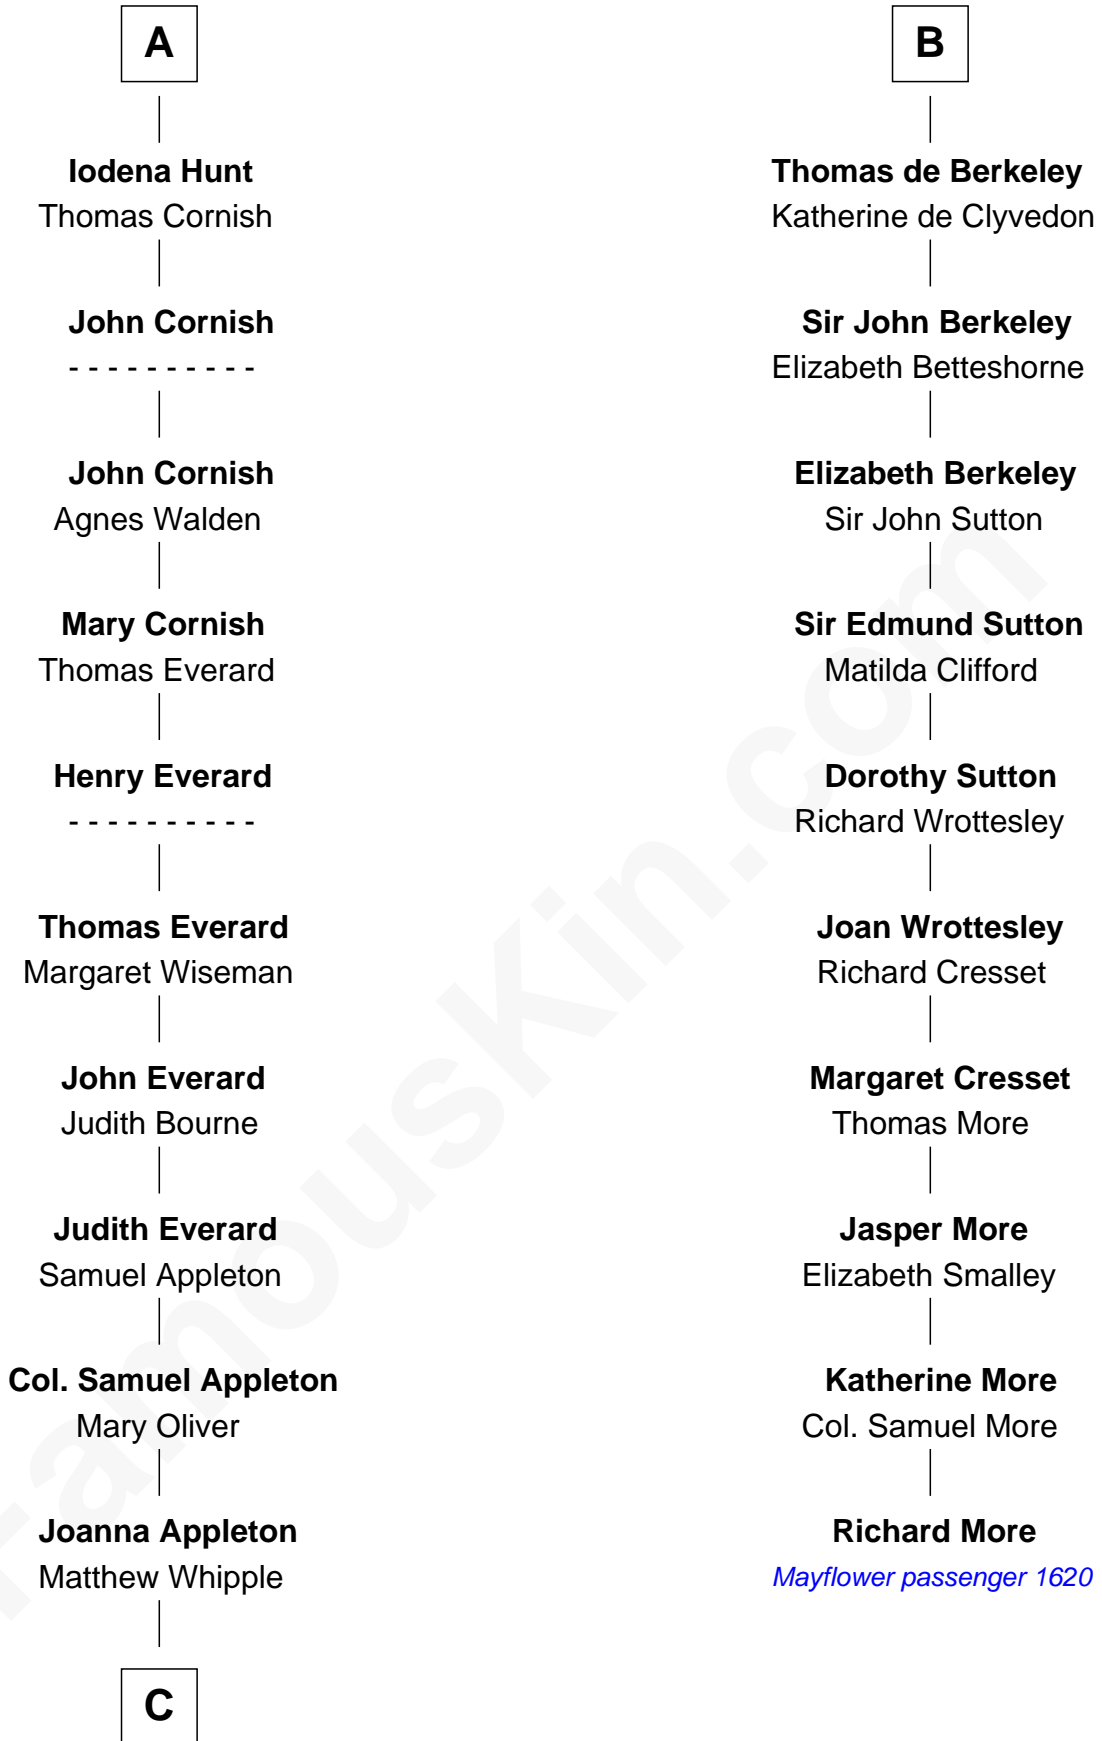

FamousKin.com

Relationship Chart of

James Russell Lowell

American "Fireside" Poet

16th cousin 5 times removed of

Richard More

(c1614 - c1696) Mayflower passenger 1620

MAYFLOWER

C

William Whipple

Mary Cutts

Mary Whipple

Robert Traill

Mary Whipple Traill

Keith Spence

Harriet Brackett Spence