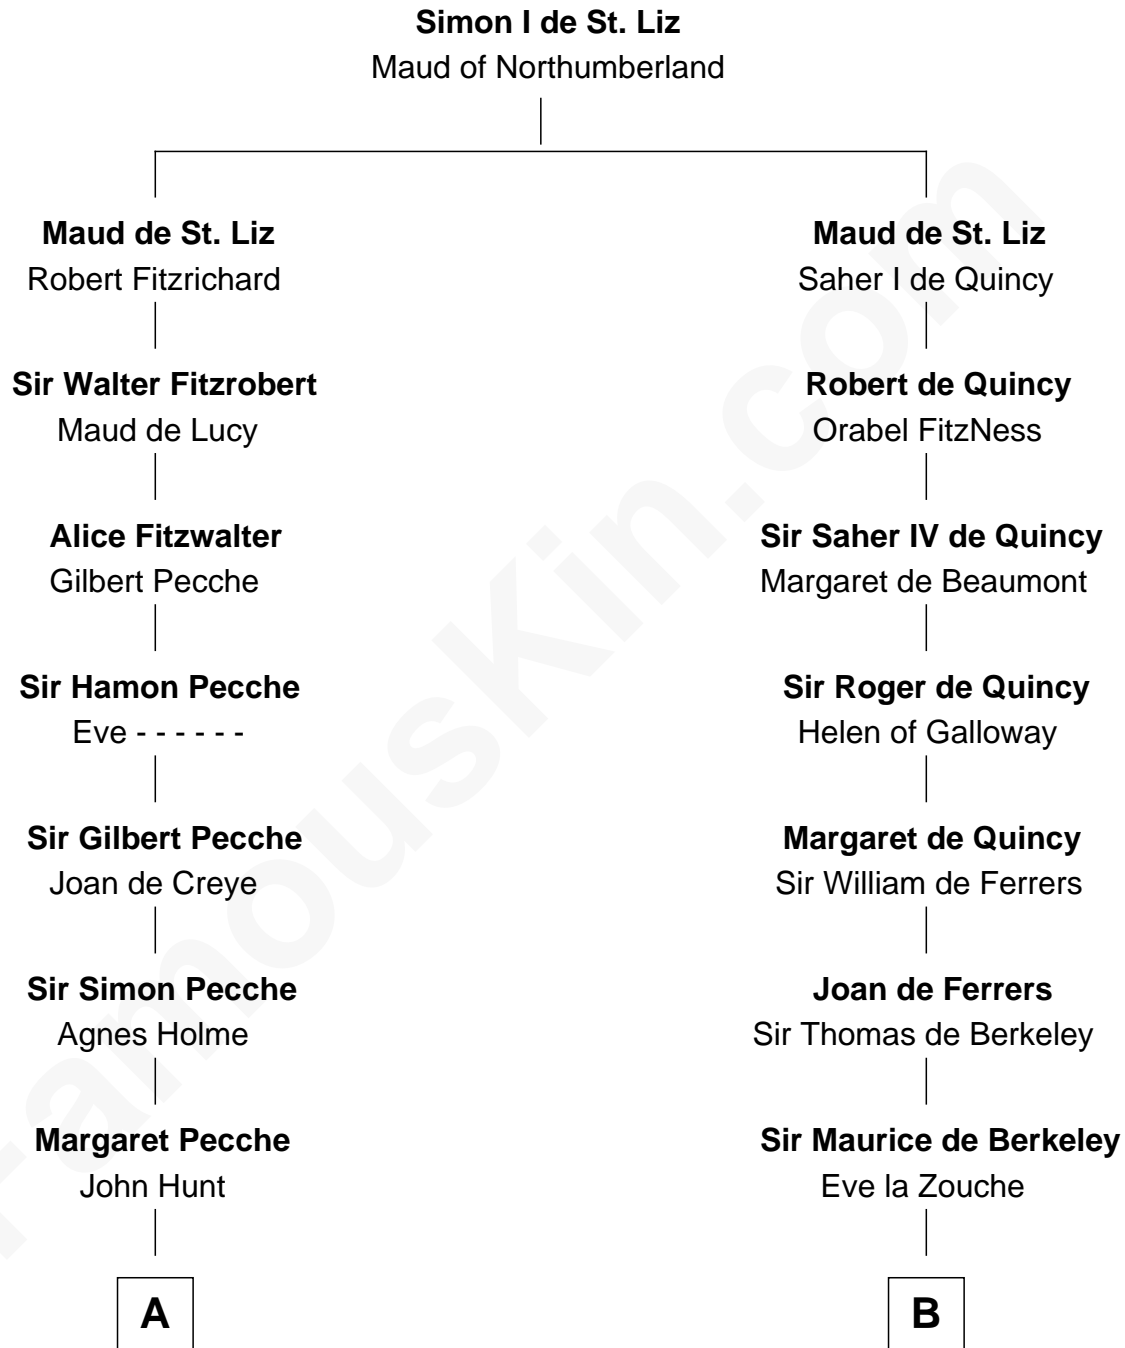

FamousKin.com

Relationship Chart of

James Russell Lowell

American "Fireside" Poet

16th cousin 5 times removed of

Richard More

(c1614 - c1696) Mayflower passenger 1620

MAYFLOWER

C

William Whipple

Mary Cutts

Mary Whipple

Robert Traill

Mary Whipple Traill

Keith Spence

Harriet Brackett Spence