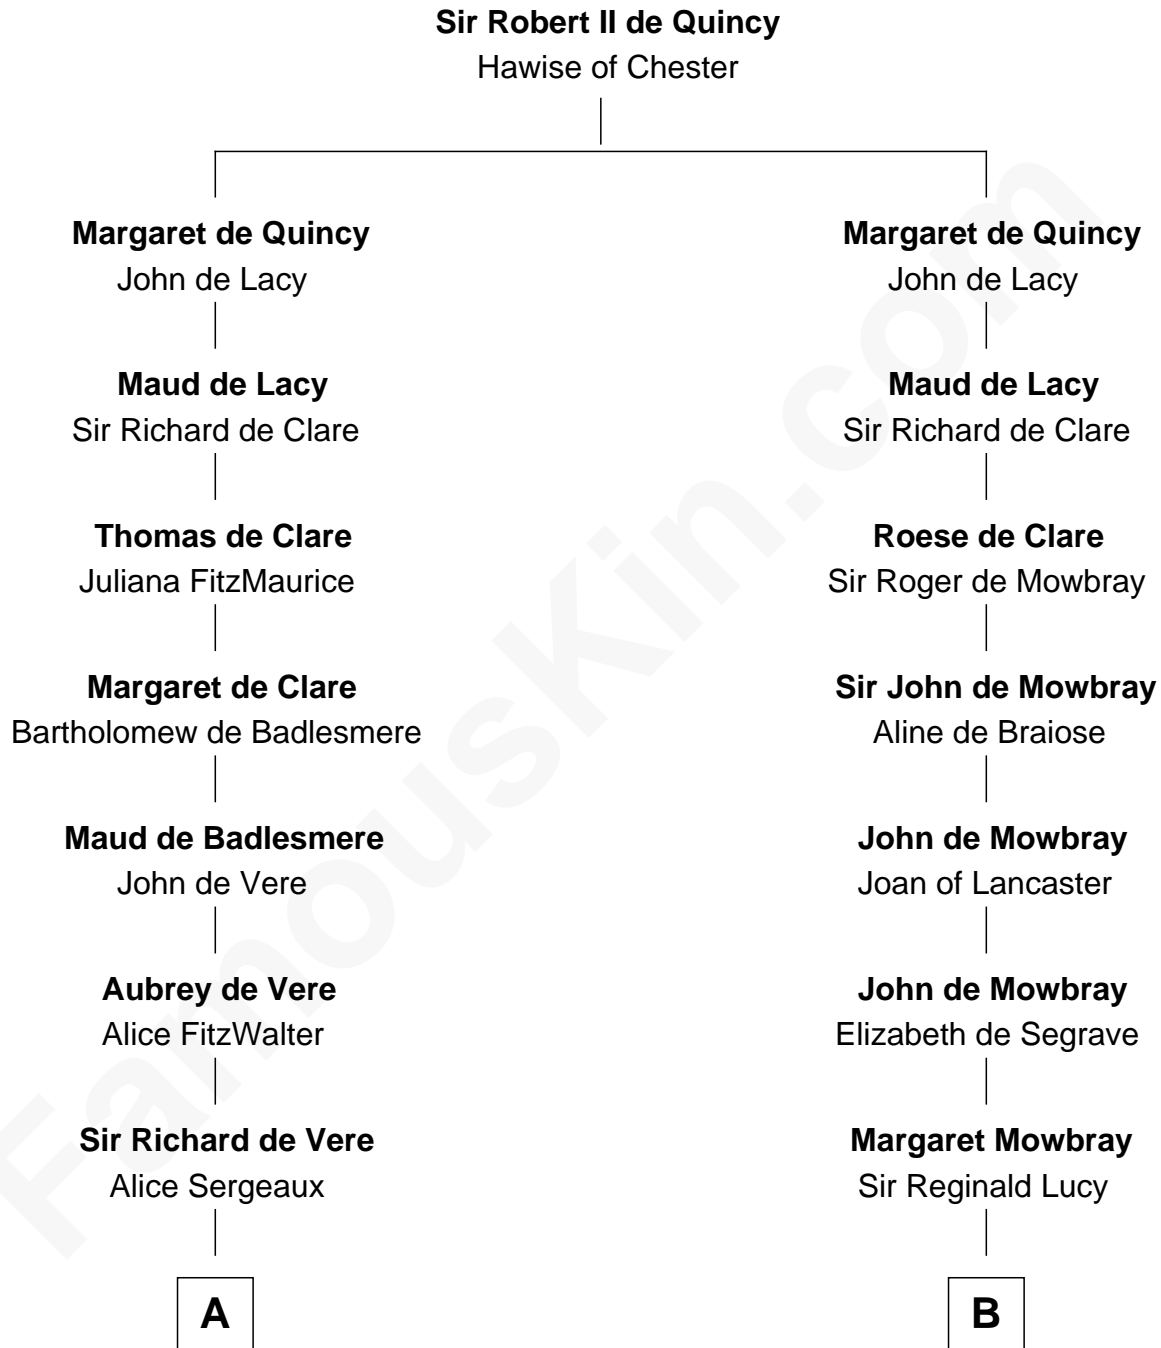

# FamousKin.com Relationship Chart of

**James Russell Lowell**

*American "Fireside" Poet*

15th cousin 5 times removed of

**Richard More**

*(c1614 - c1696) Mayflower passenger 1620*

**MAYFLOWER**

**C**