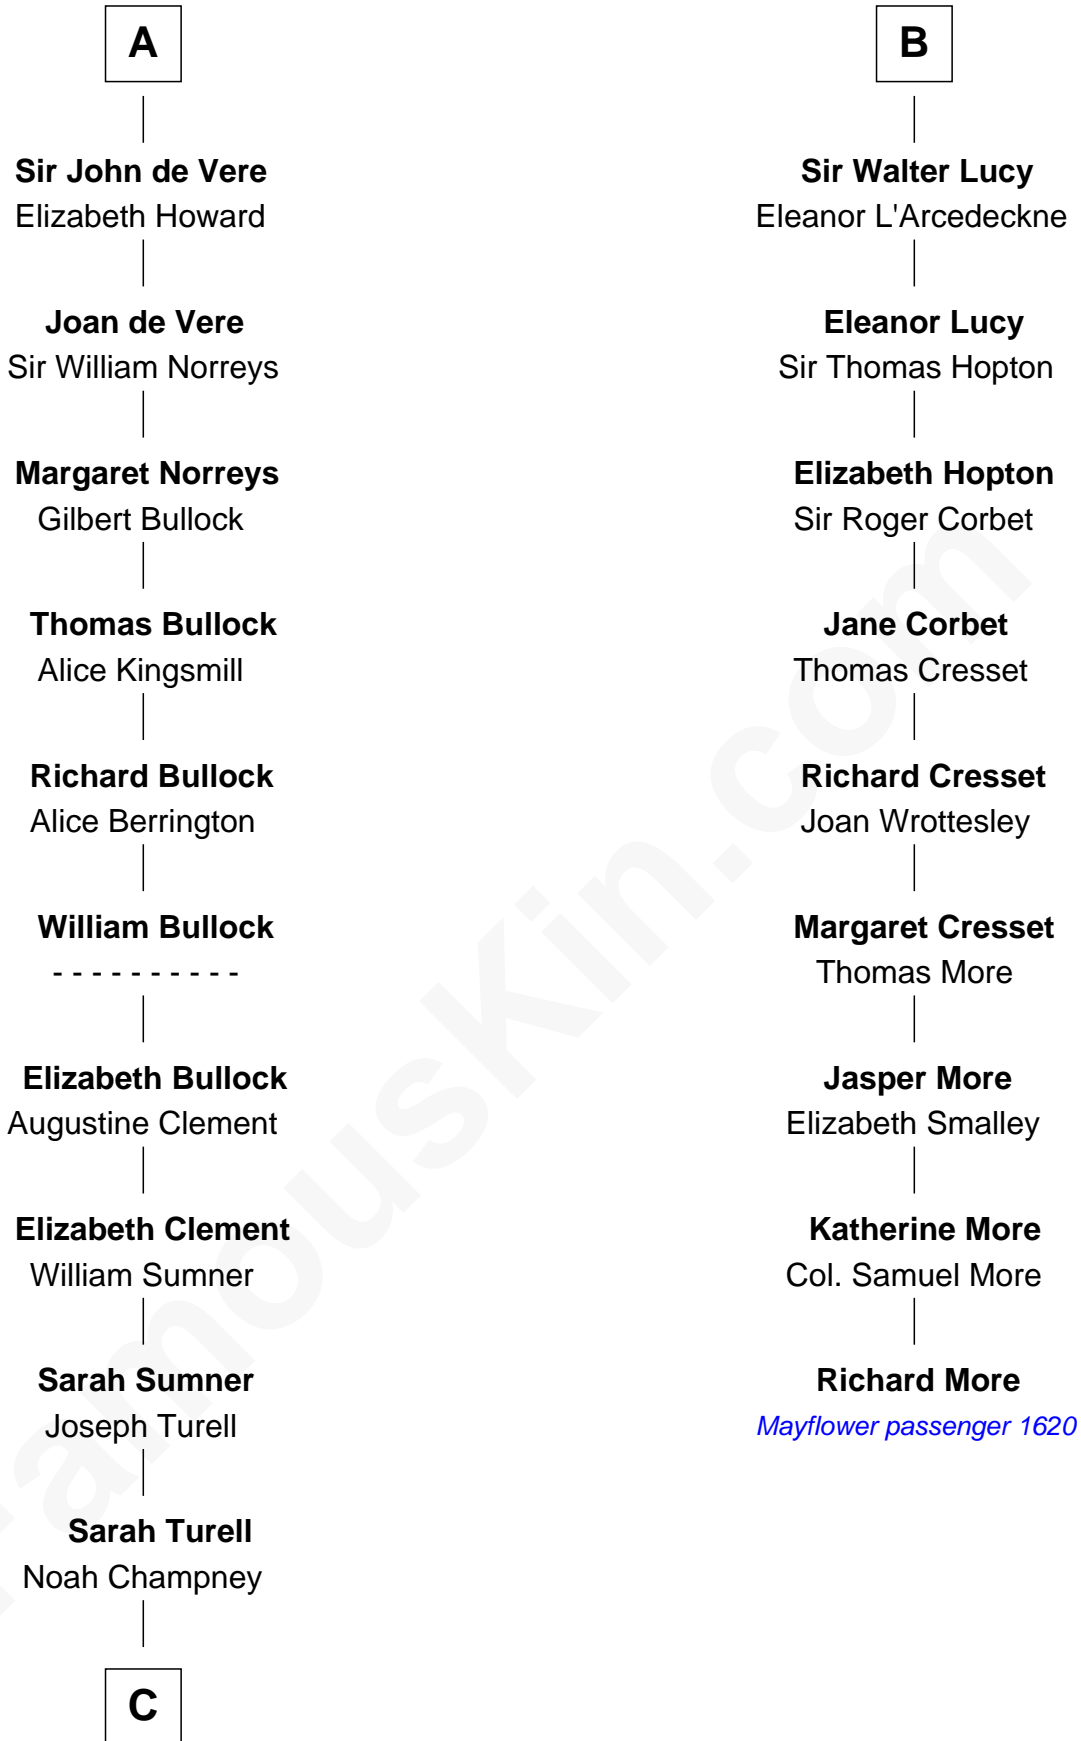

# FamousKin.com Relationship Chart of

**James Russell Lowell**

*American "Fireside" Poet*

15th cousin 5 times removed of

**Richard More**

*(c1614 - c1696) Mayflower passenger 1620*

**MAYFLOWER**

**C**