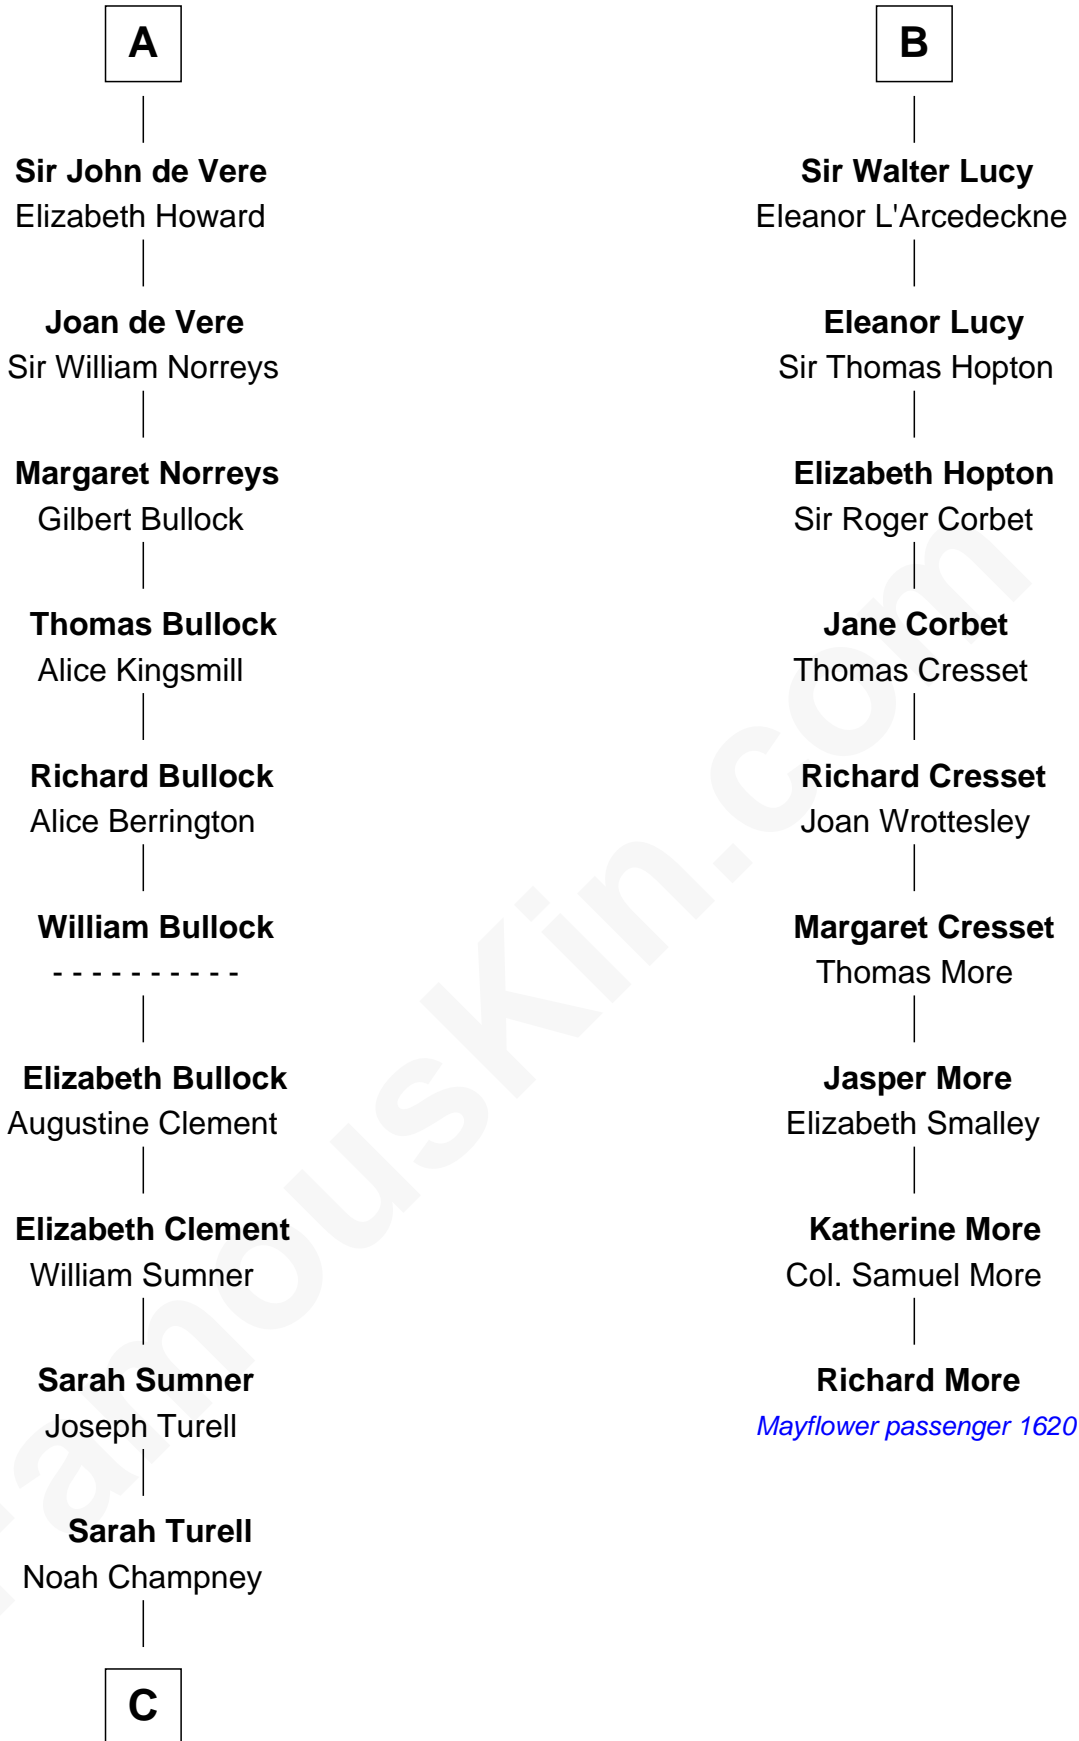

## Relationship Chart of

### James Russell Lowell

American "Fireside" Poet

15th cousin 5 times removed of

**Richard More**  
(c1614 - c1696) Mayflower passenger 1620

**C**

—  
**Sarah Champney**

Rev. John Lowell

—  
**John Lowell**