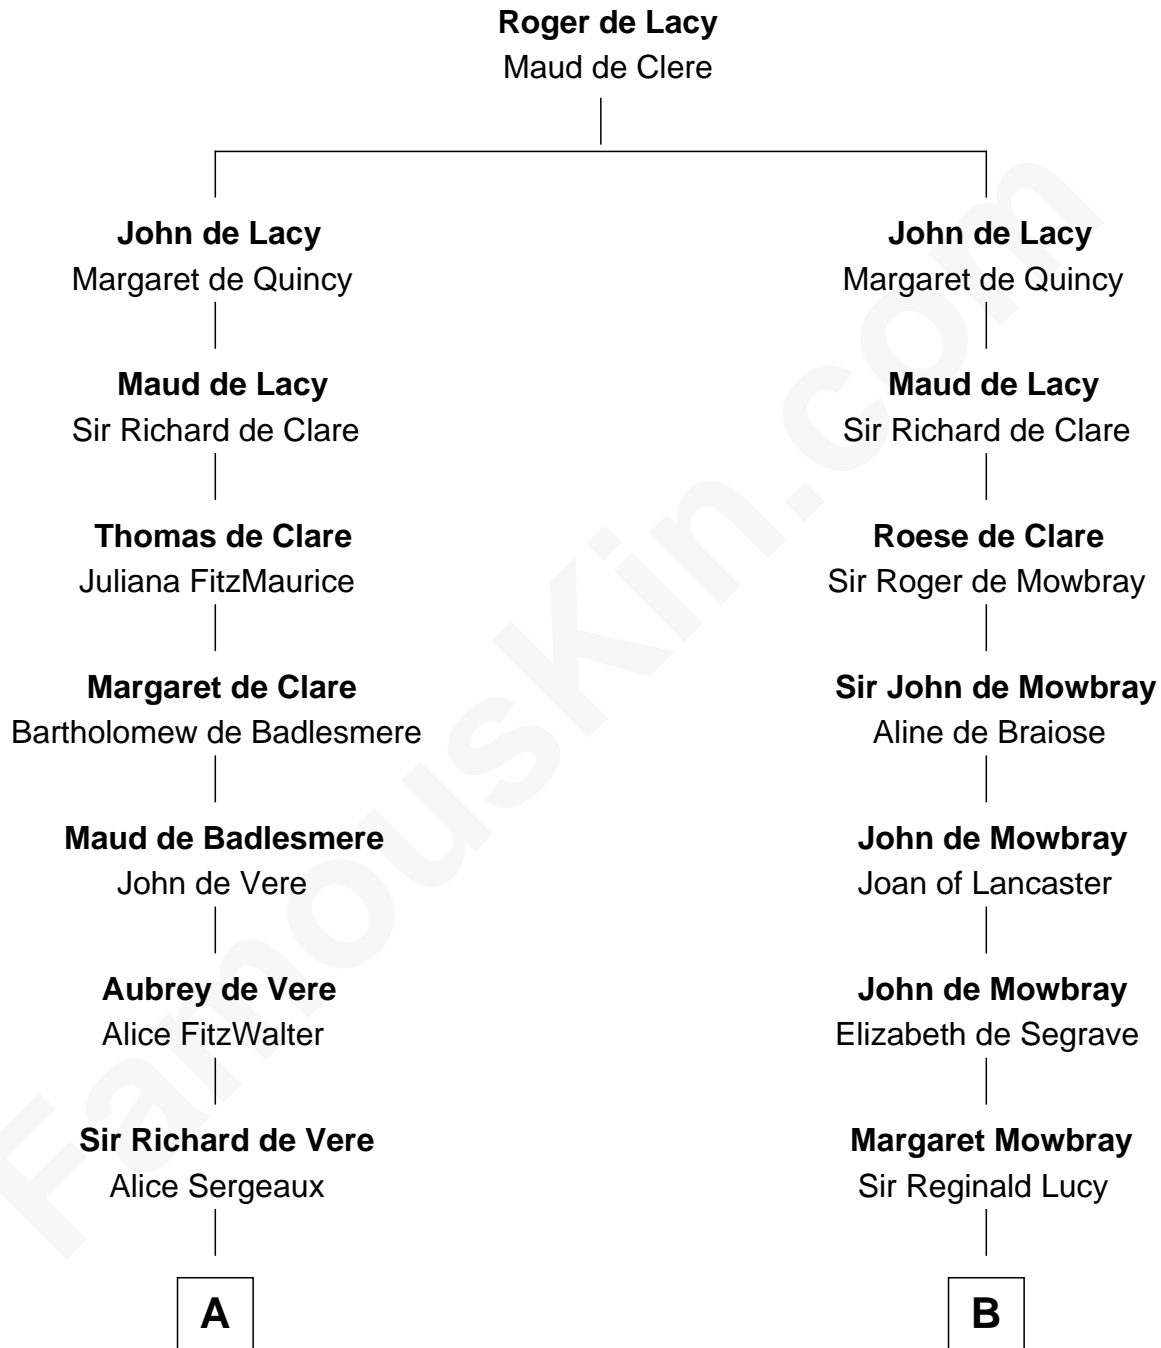

## Relationship Chart of

### James Russell Lowell

American "Fireside" Poet

15th cousin 5 times removed of

**Richard More**  
(c1614 - c1696) Mayflower passenger 1620

**C**

—  
**Sarah Champney**

Rev. John Lowell

—  
**John Lowell**