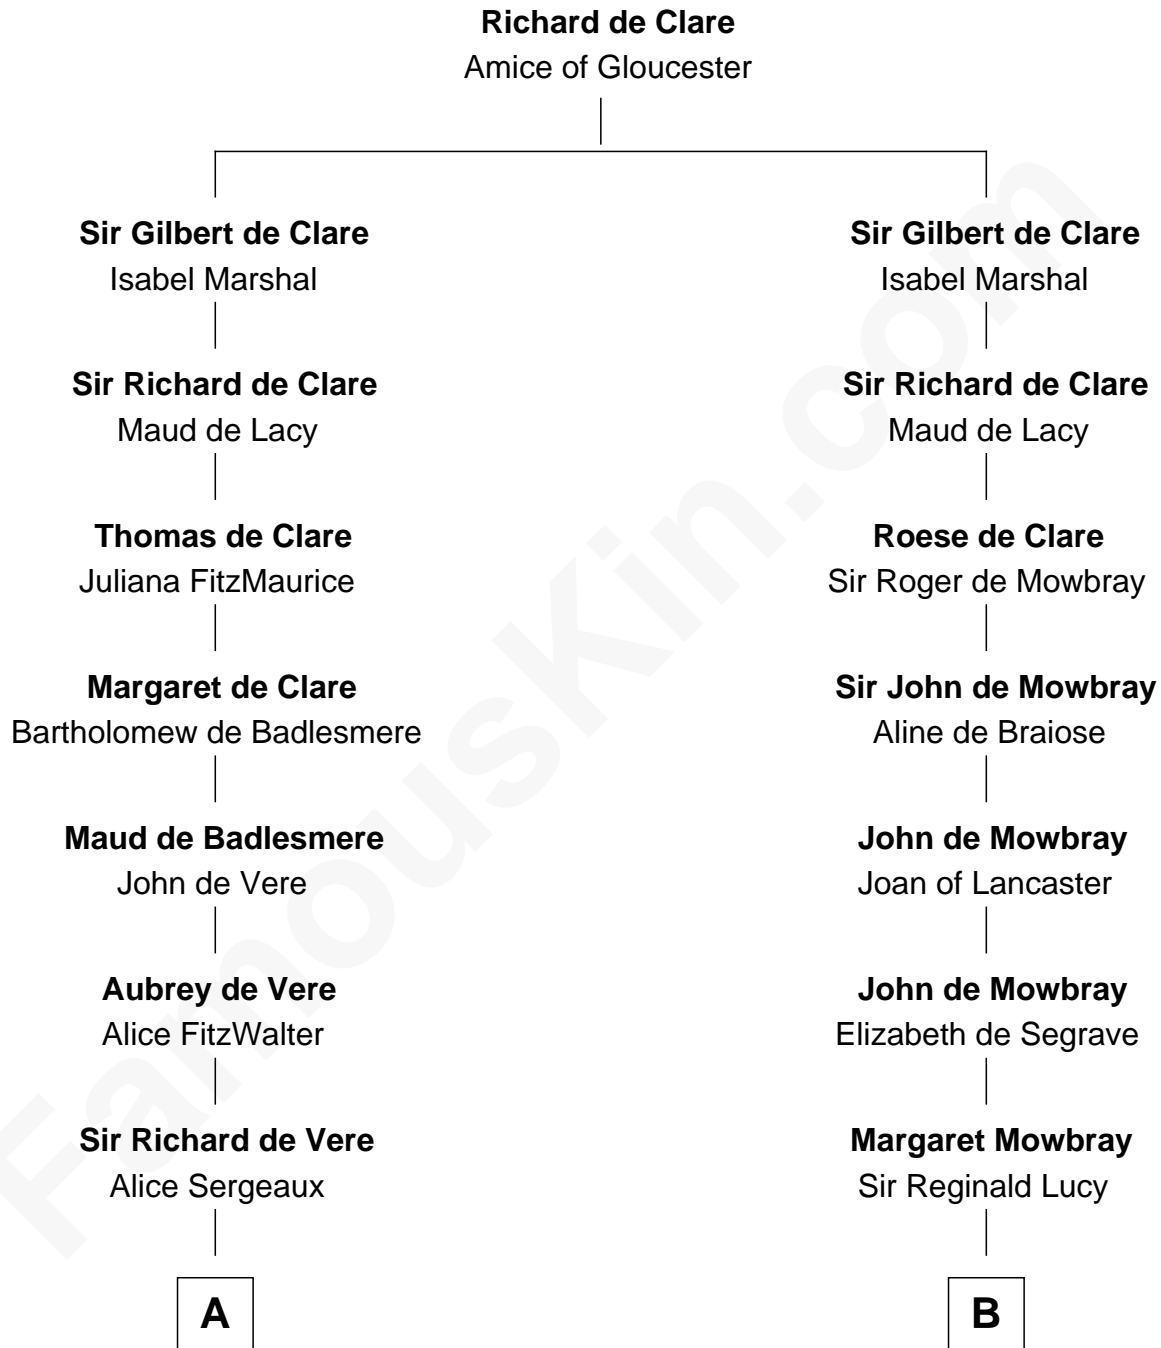

FamousKin.com

Relationship Chart of

James Russell Lowell

American "Fireside" Poet

MAYFLOWER

15th cousin 5 times removed of

Richard More

(c1614 - c1696) Mayflower passenger 1620