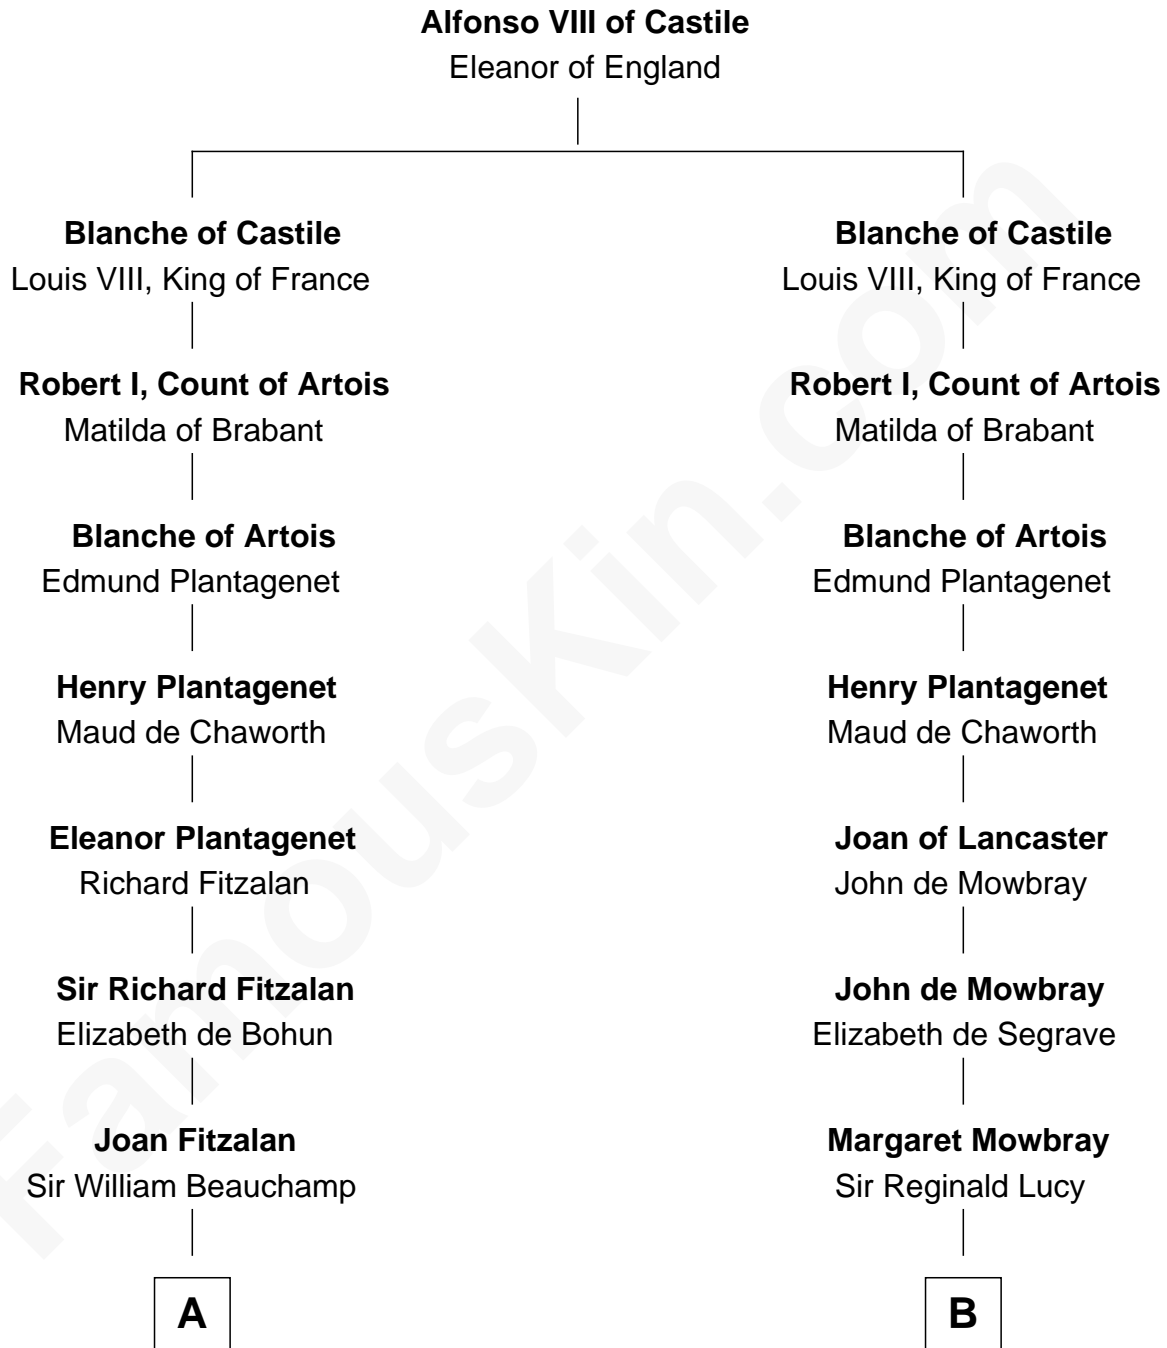

FamousKin.com
Relationship Chart of
James Russell Lowell
American "Fireside" Poet

15th cousin 6 times removed of

Richard More
(c1614 - c1696) Mayflower passenger 1620

C

—
Rebecca Chambers

Daniel Russell

—
James Russell

Katharine Graves

—
Rebecca Russell

John Lowell

—
Rev. Charles Lowell

Harriet Brackett Spence

—
James Russell Lowell

American "Fireside" Poet

FamousKin.com