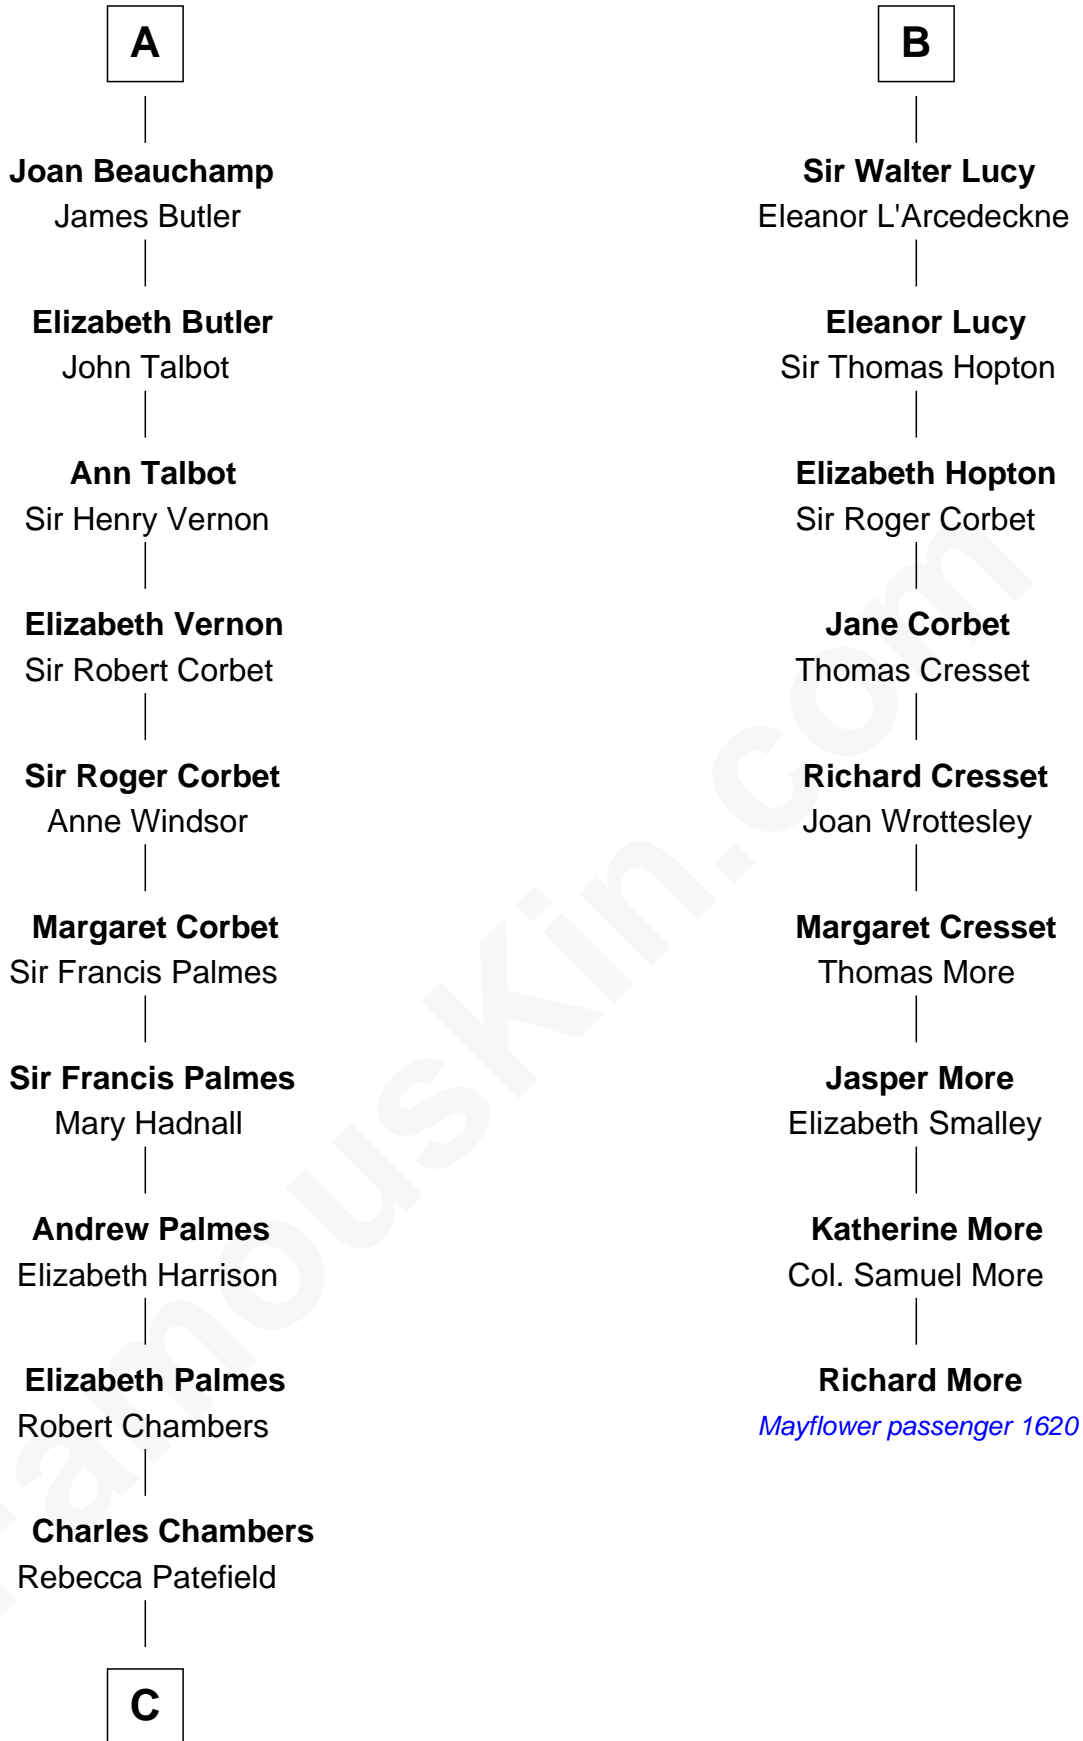

FamousKin.com
Relationship Chart of
James Russell Lowell
American "Fireside" Poet

15th cousin 6 times removed of

Richard More
(c1614 - c1696) Mayflower passenger 1620

C

—
Rebecca Chambers

Daniel Russell

—
James Russell

Katharine Graves

—
Rebecca Russell

John Lowell

—
Rev. Charles Lowell

Harriet Brackett Spence

—
James Russell Lowell

American "Fireside" Poet

FamousKin.com