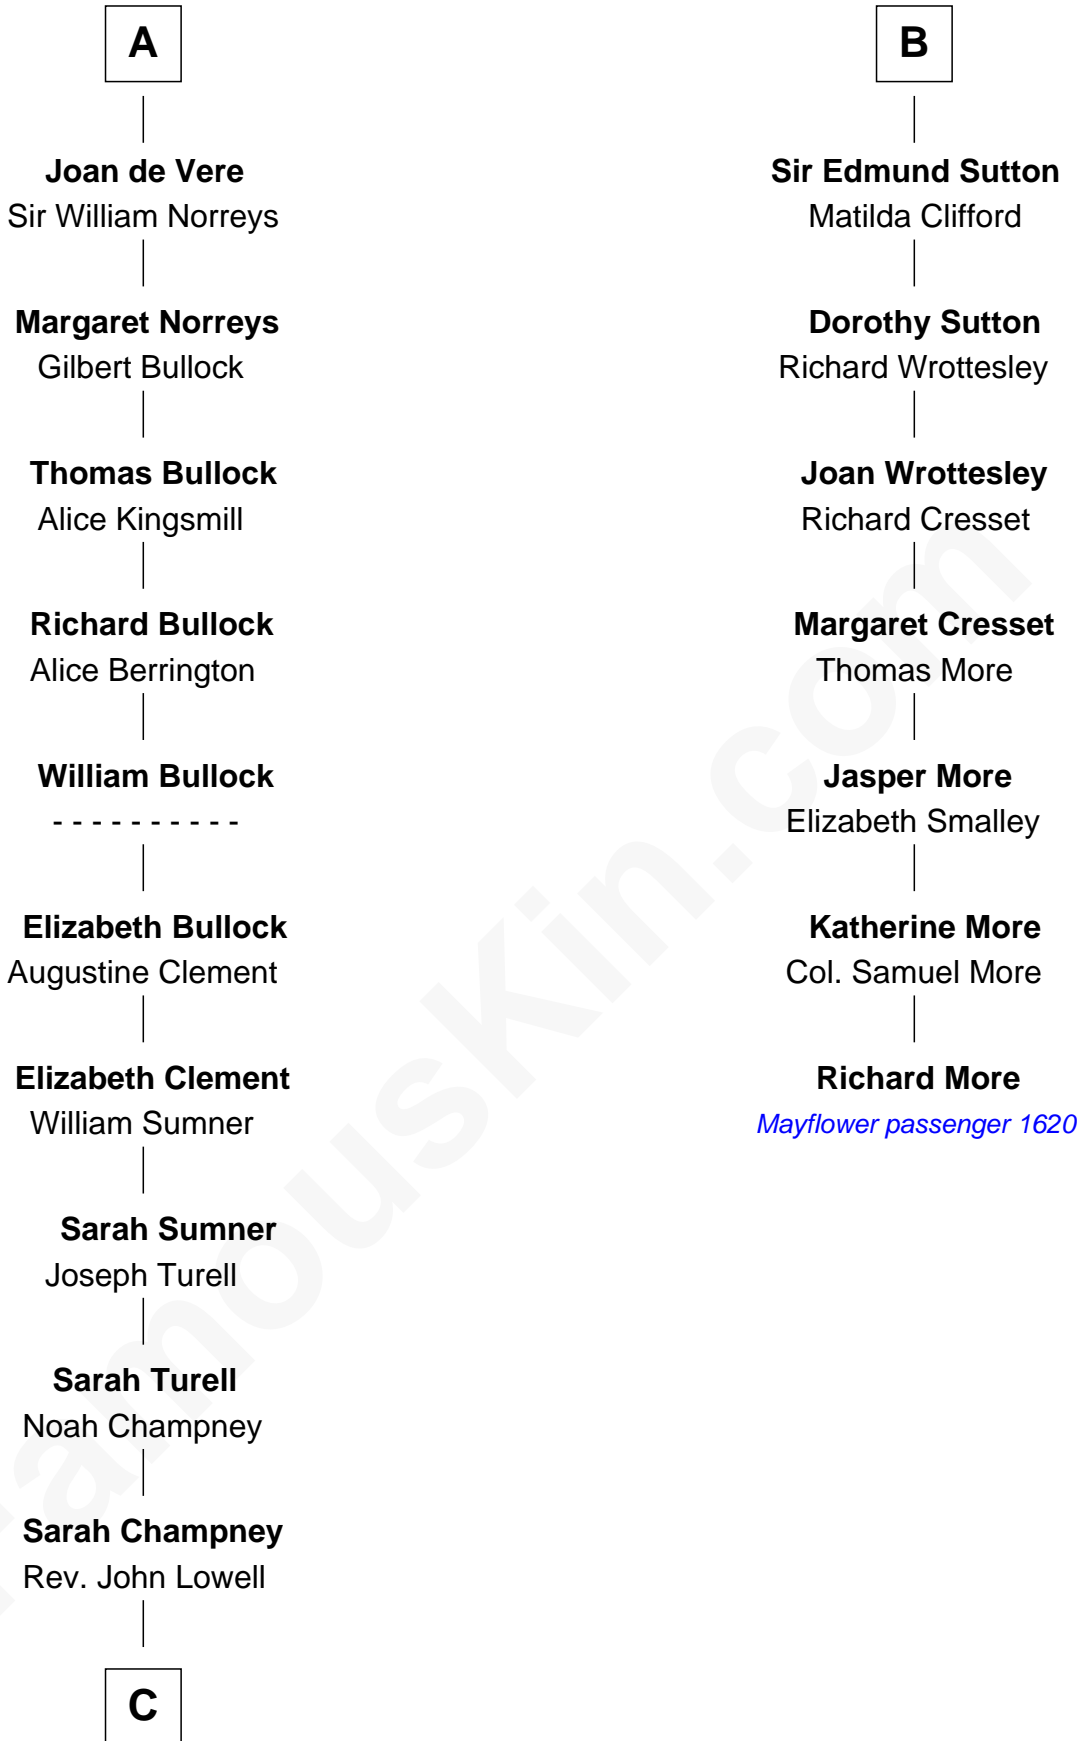

## Relationship Chart of

### James Russell Lowell

*American "Fireside" Poet*

13th cousin 6 times removed of

**Richard More**

*(c1614 - c1696) Mayflower passenger 1620*

**MAYFLOWER**

**C**

—  
**John Lowell**