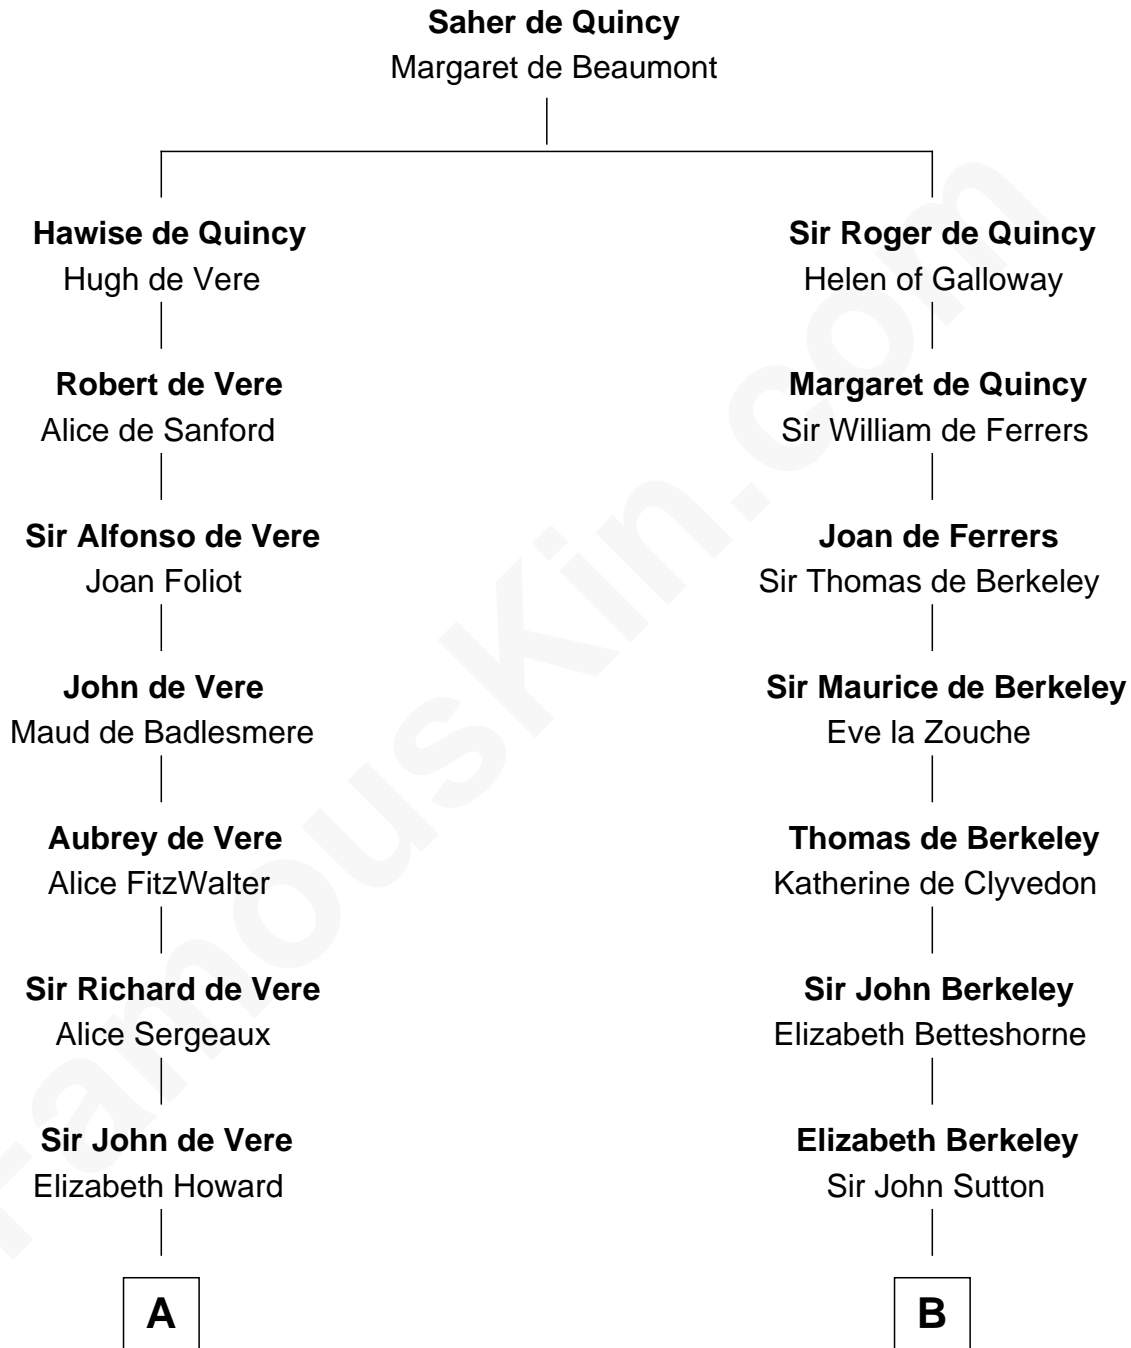

## Relationship Chart of

### James Russell Lowell

*American "Fireside" Poet*

13th cousin 6 times removed of

**Richard More**

*(c1614 - c1696) Mayflower passenger 1620*

**MAYFLOWER**

**C**

—  
**John Lowell**