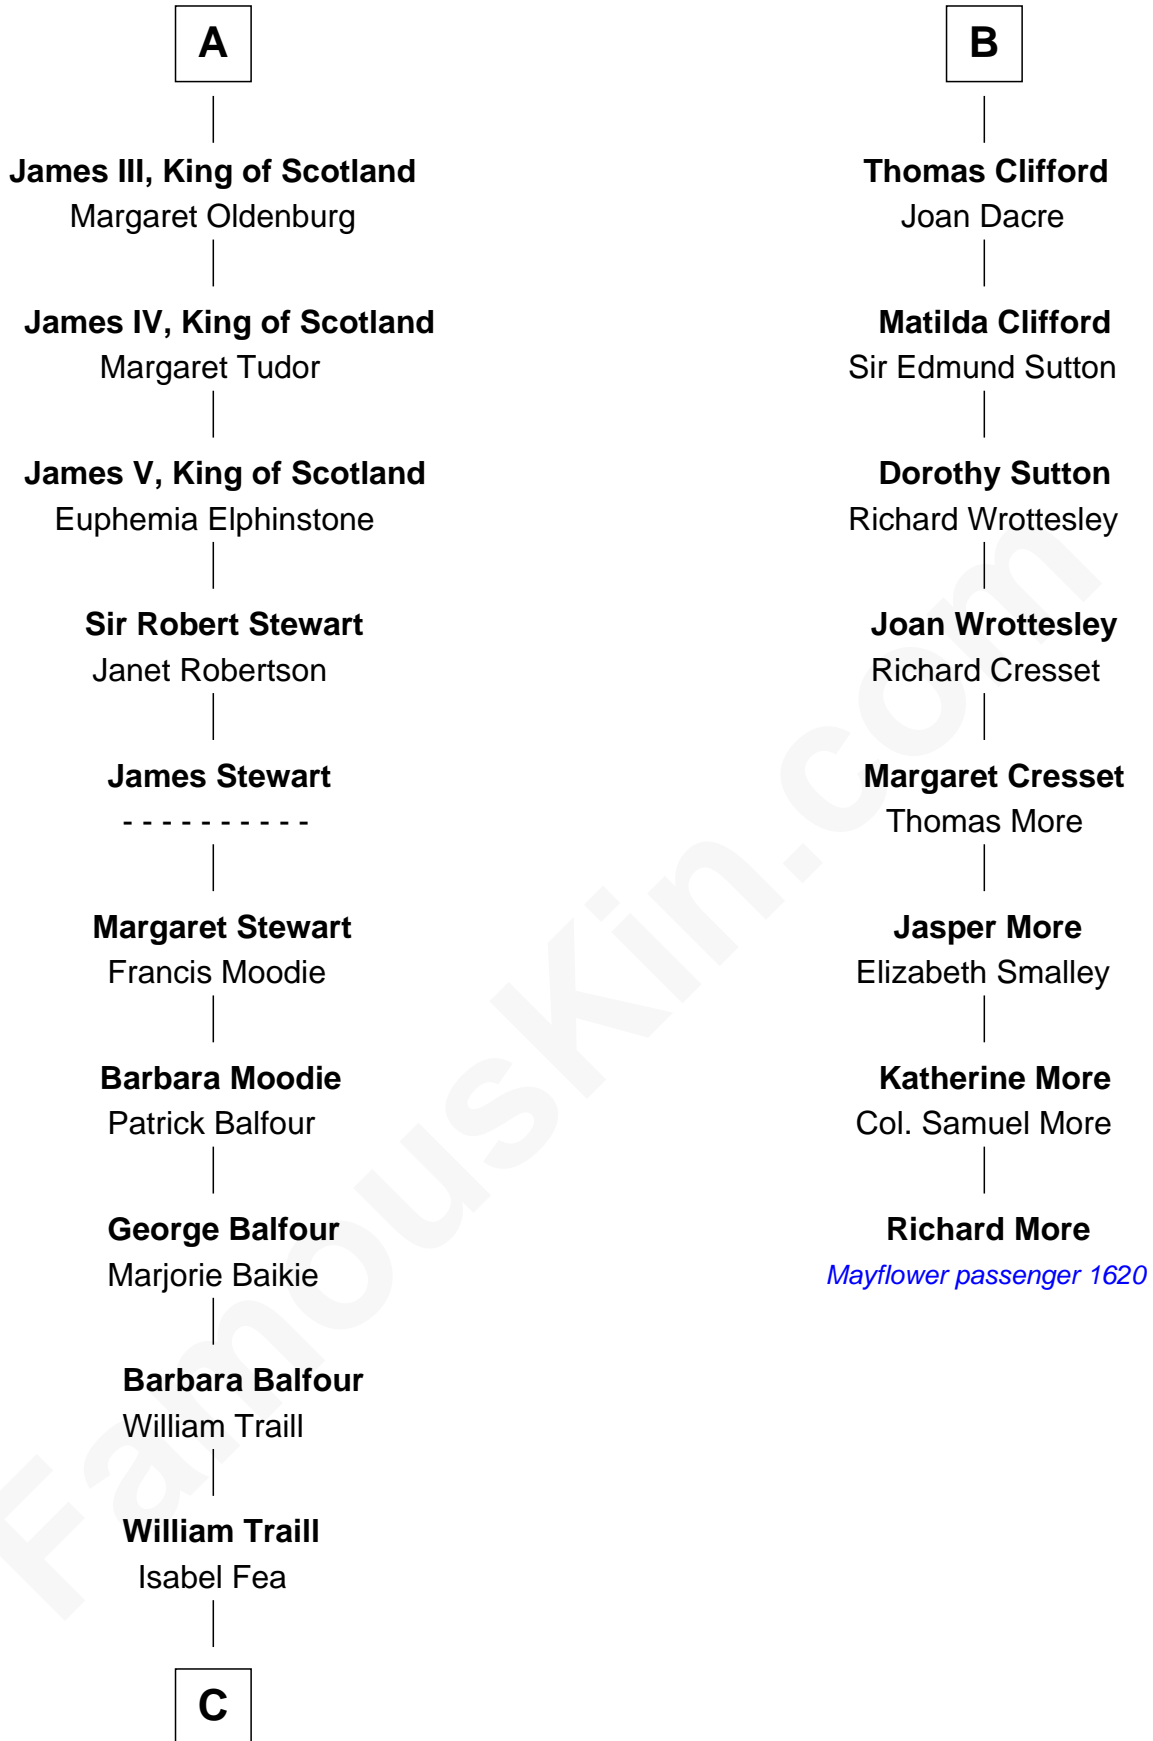

FamousKin.com

Relationship Chart of

James Russell Lowell

American "Fireside" Poet

14th cousin 6 times removed of

Richard More

(c1614 - c1696) Mayflower passenger 1620

MAYFLOWER