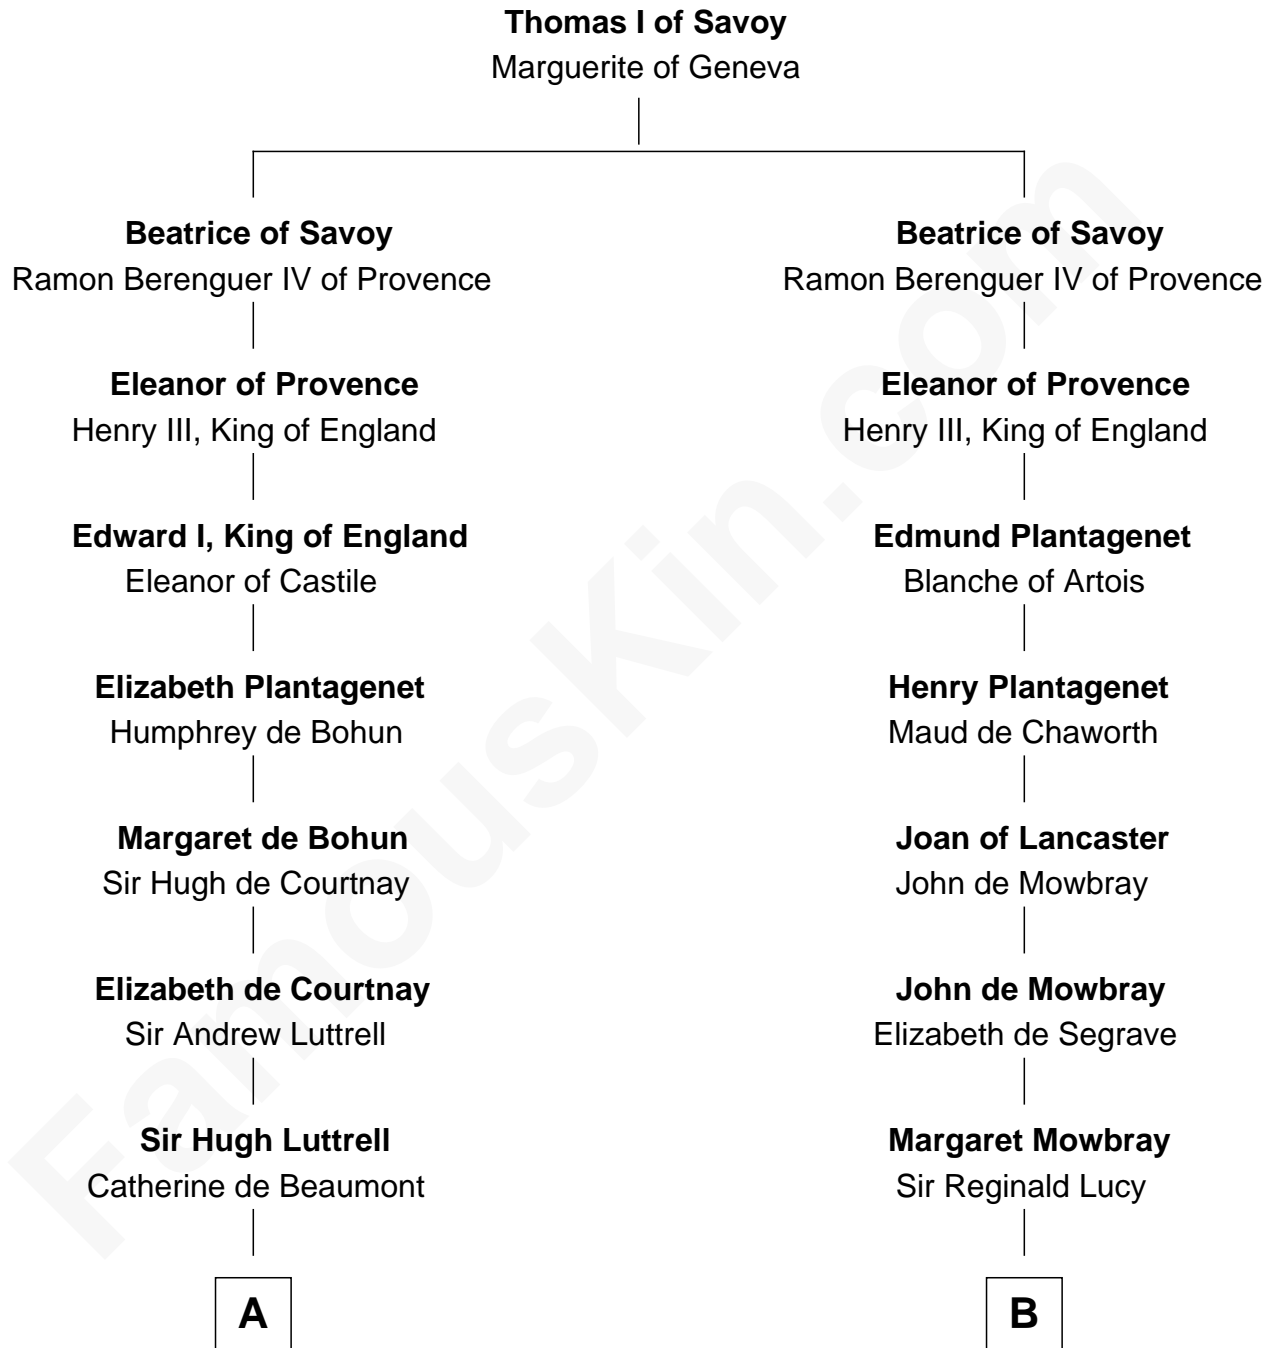

**FamousKin.com**  
**Relationship Chart of**  
**James Russell Lowell**  
*American "Fireside" Poet*

15th cousin 5 times removed of

**Richard More**  
*(c1614 - c1696) Mayflower passenger 1620*

**C**

—  
**Rev. John Lowell**

Sarah Champney

—  
**John Lowell**

Rebecca Russell

—  
**Rev. Charles Lowell**

Harriet Brackett Spence

—  
**James Russell Lowell**

*American "Fireside" Poet*

FamousKin.com