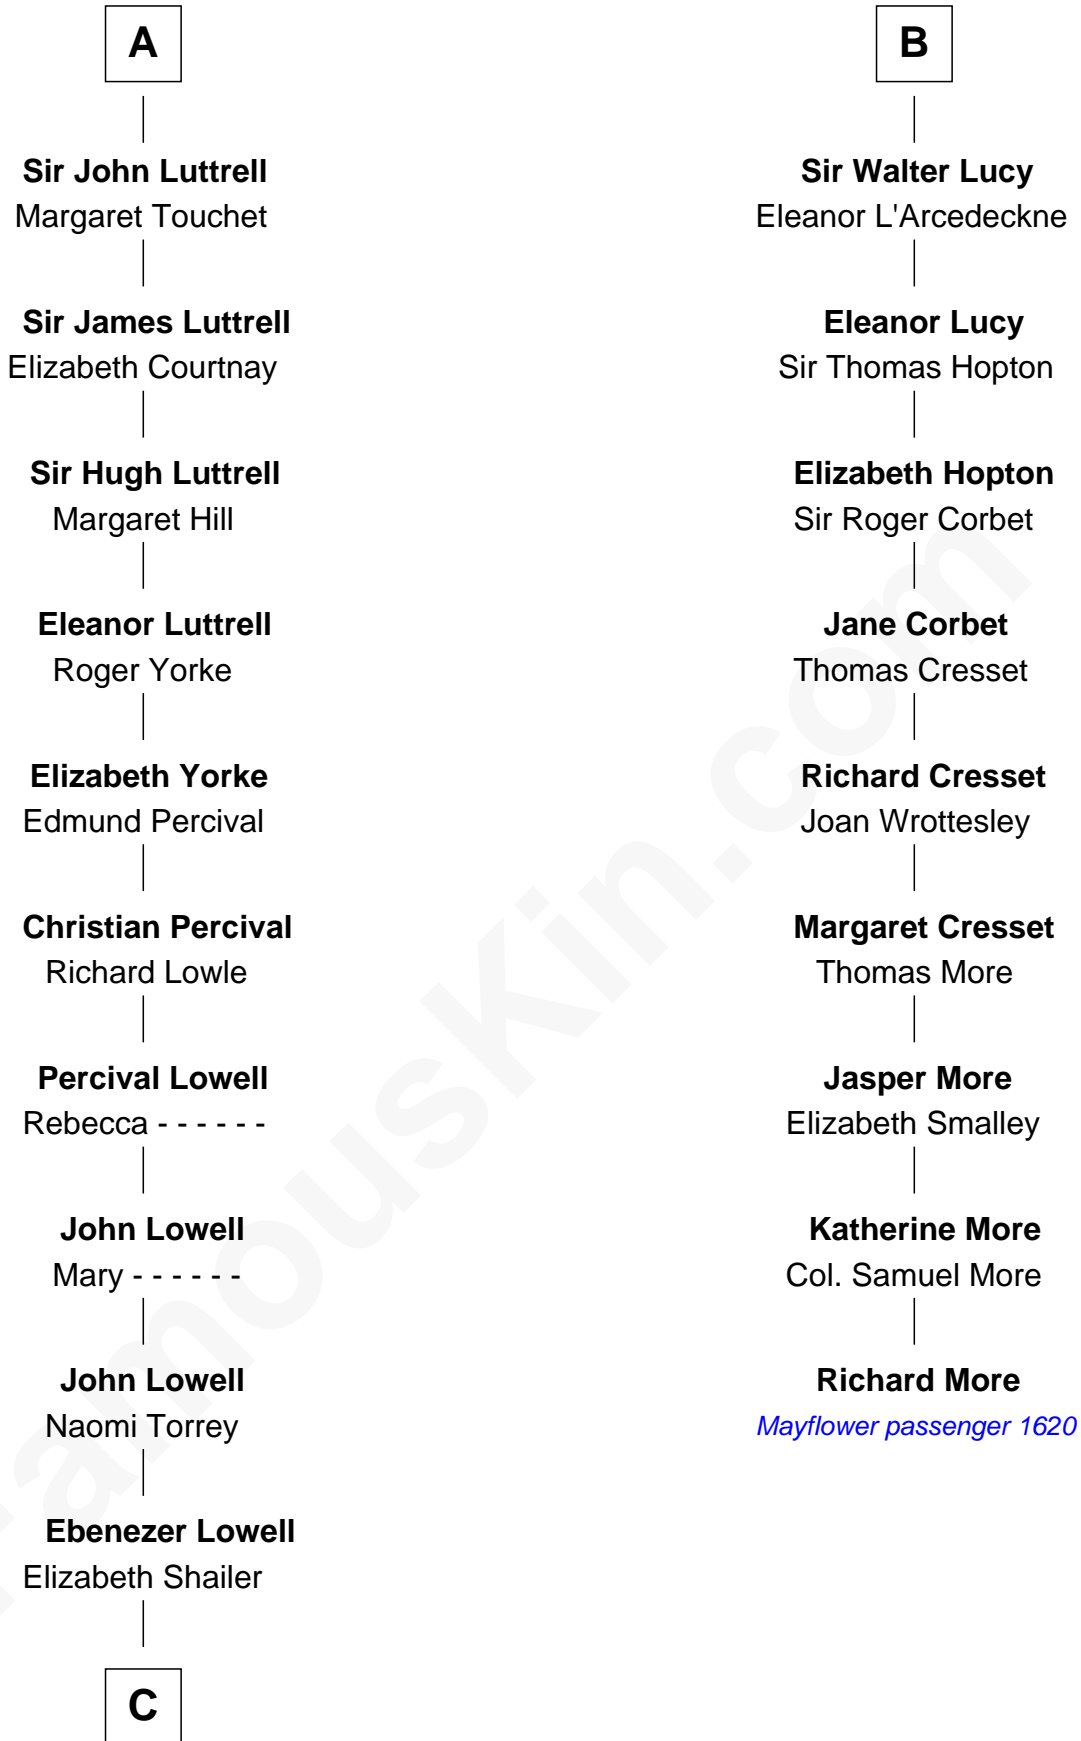

**FamousKin.com**  
**Relationship Chart of**  
**James Russell Lowell**  
*American "Fireside" Poet*

15th cousin 5 times removed of

**Richard More**  
*(c1614 - c1696) Mayflower passenger 1620*

**C**

—  
**Rev. John Lowell**