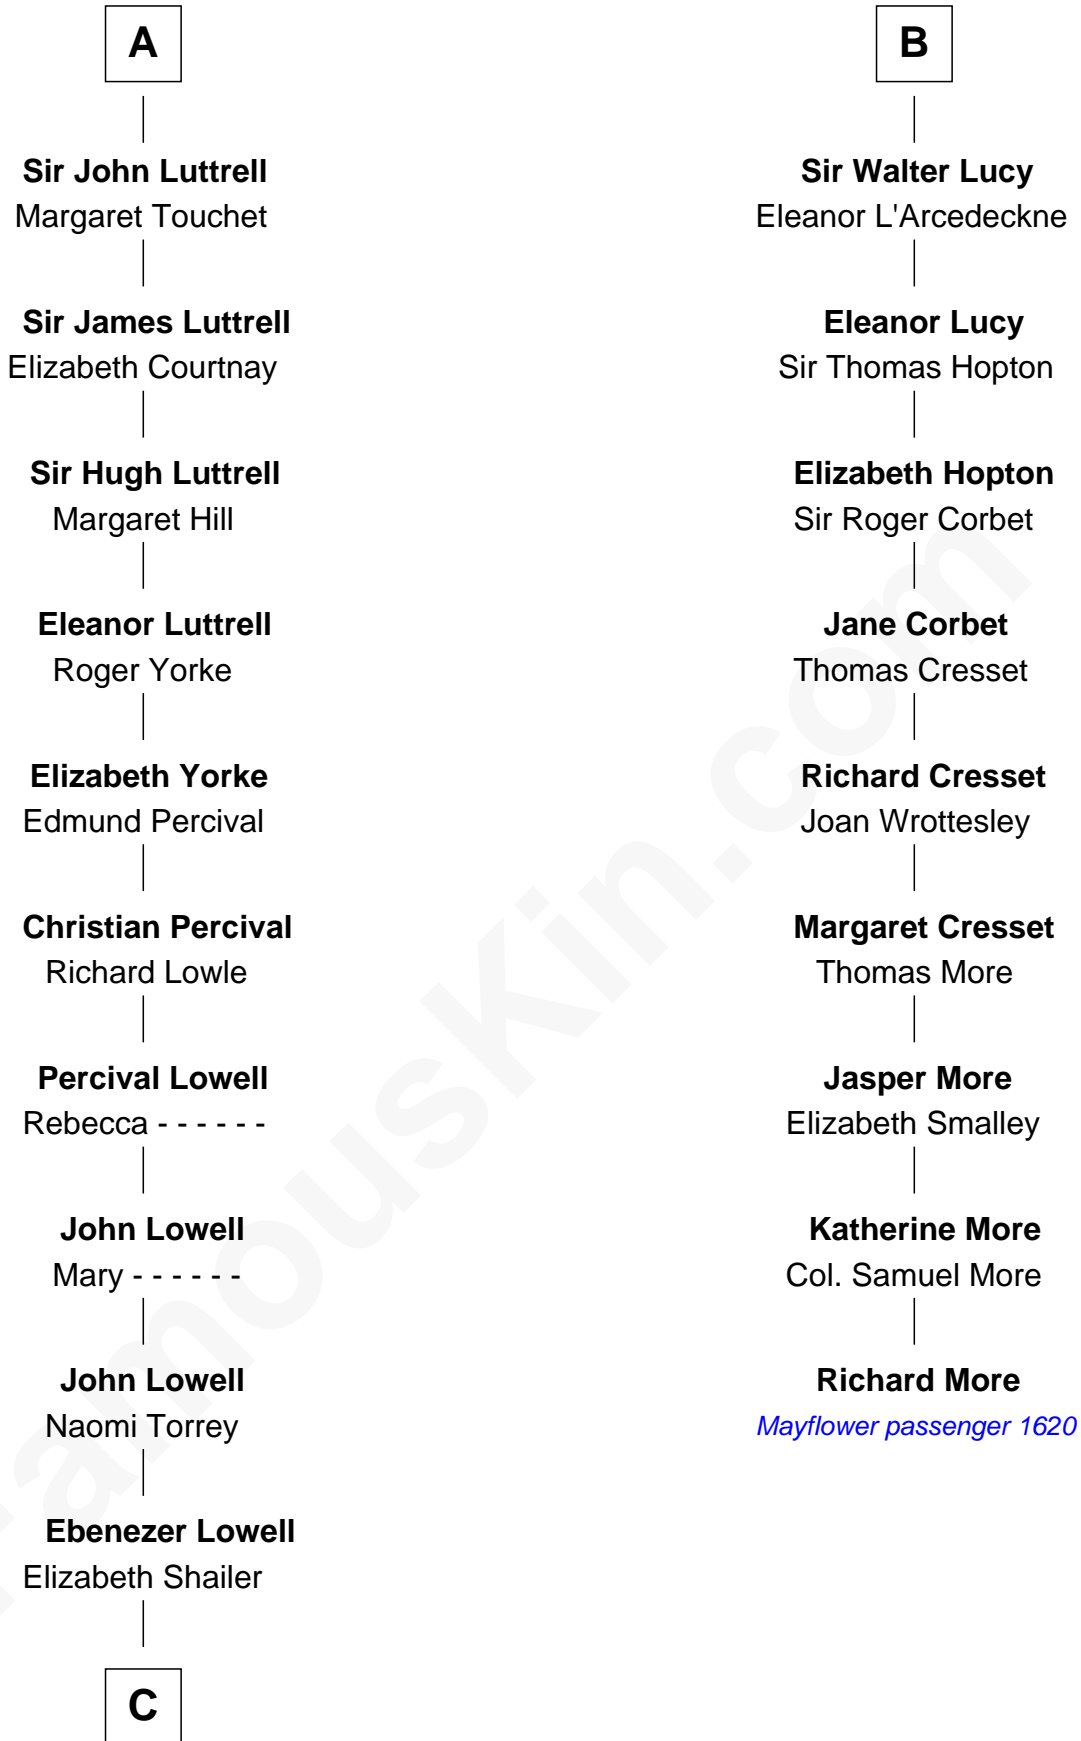

FamousKin.com

Relationship Chart of James Russell Lowell

American "Fireside" Poet

15th cousin 5 times removed of

Richard More

(c1614 - c1696) Mayflower passenger 1620

MAYFLOWER

C