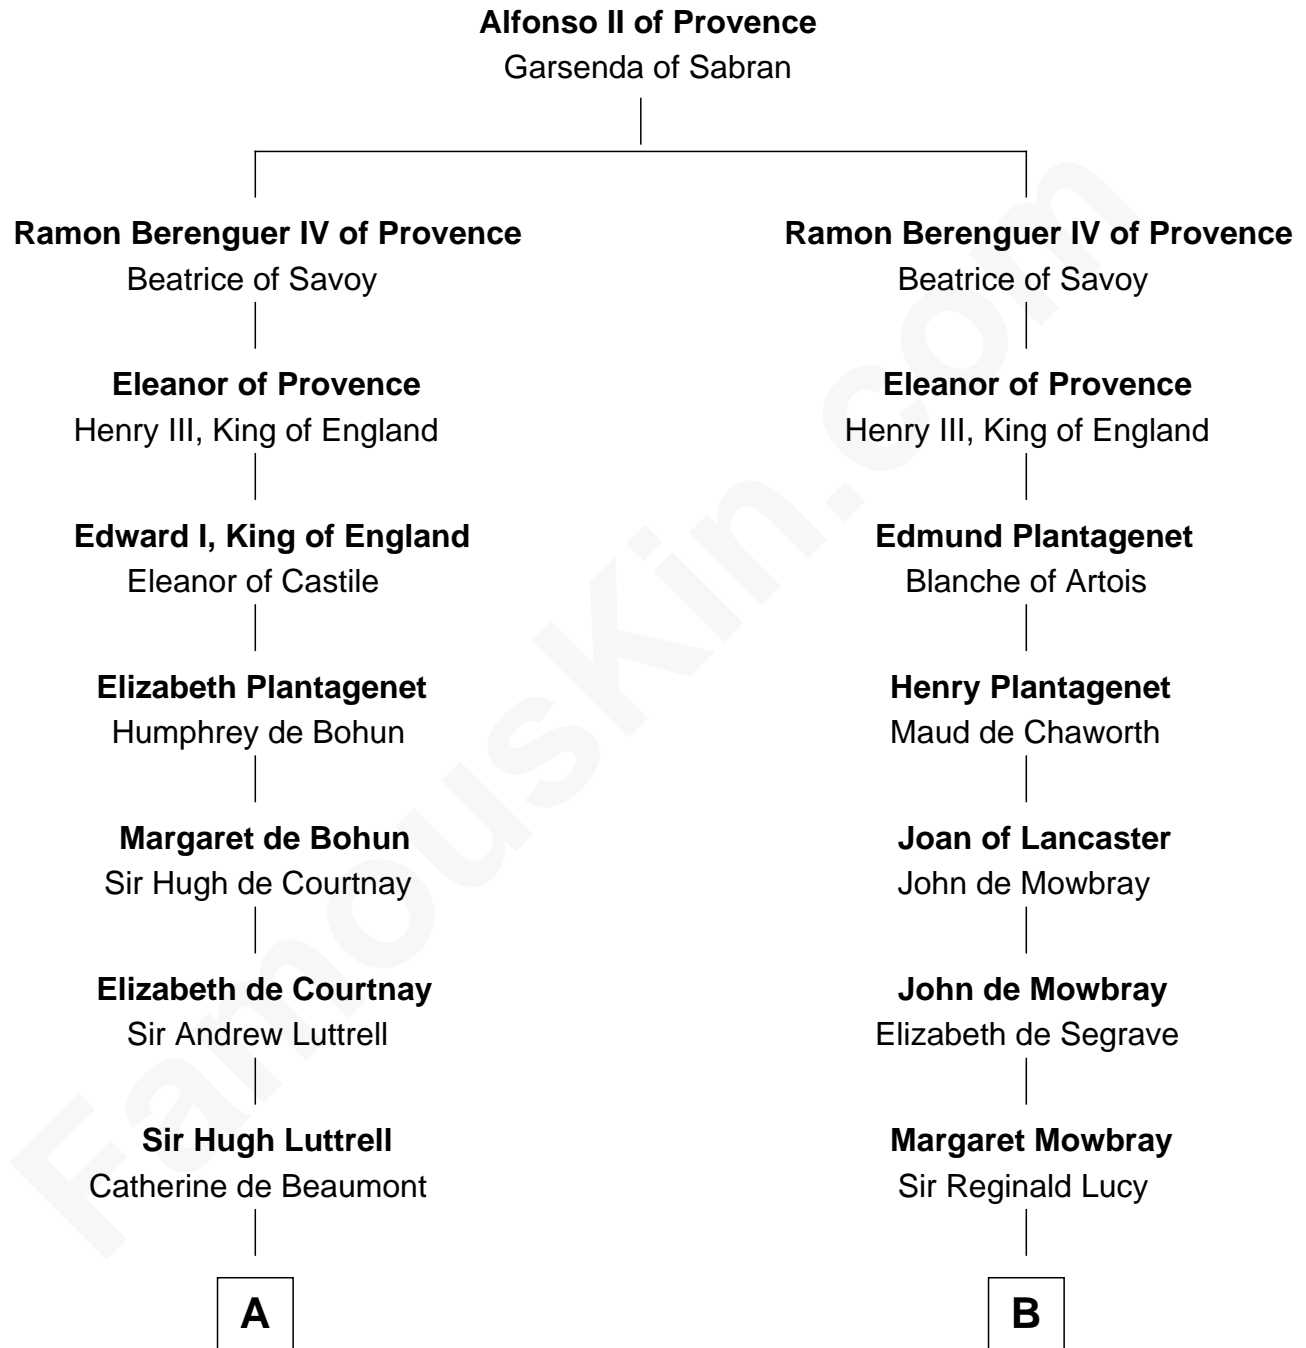

FamousKin.com

Relationship Chart of James Russell Lowell

American "Fireside" Poet

15th cousin 5 times removed of

Richard More

(c1614 - c1696) Mayflower passenger 1620

MAYFLOWER

C