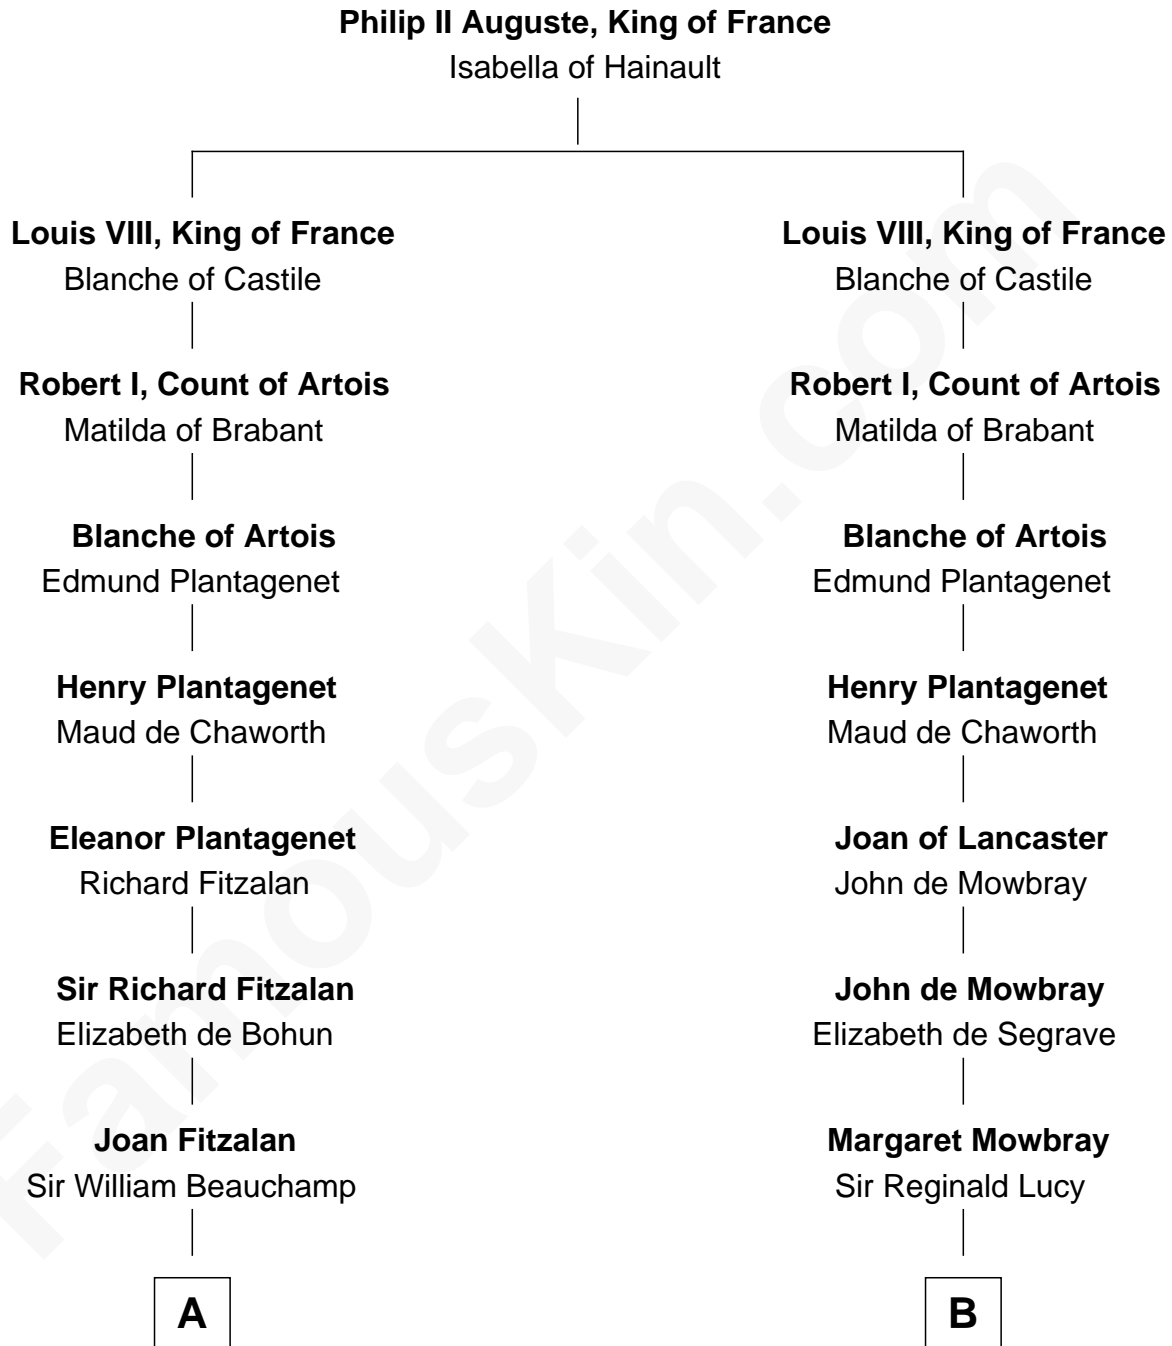

FamousKin.com

Relationship Chart of

James Russell Lowell

American "Fireside" Poet

15th cousin 6 times removed of

Richard More

(c1614 - c1696) Mayflower passenger 1620

MAYFLOWER