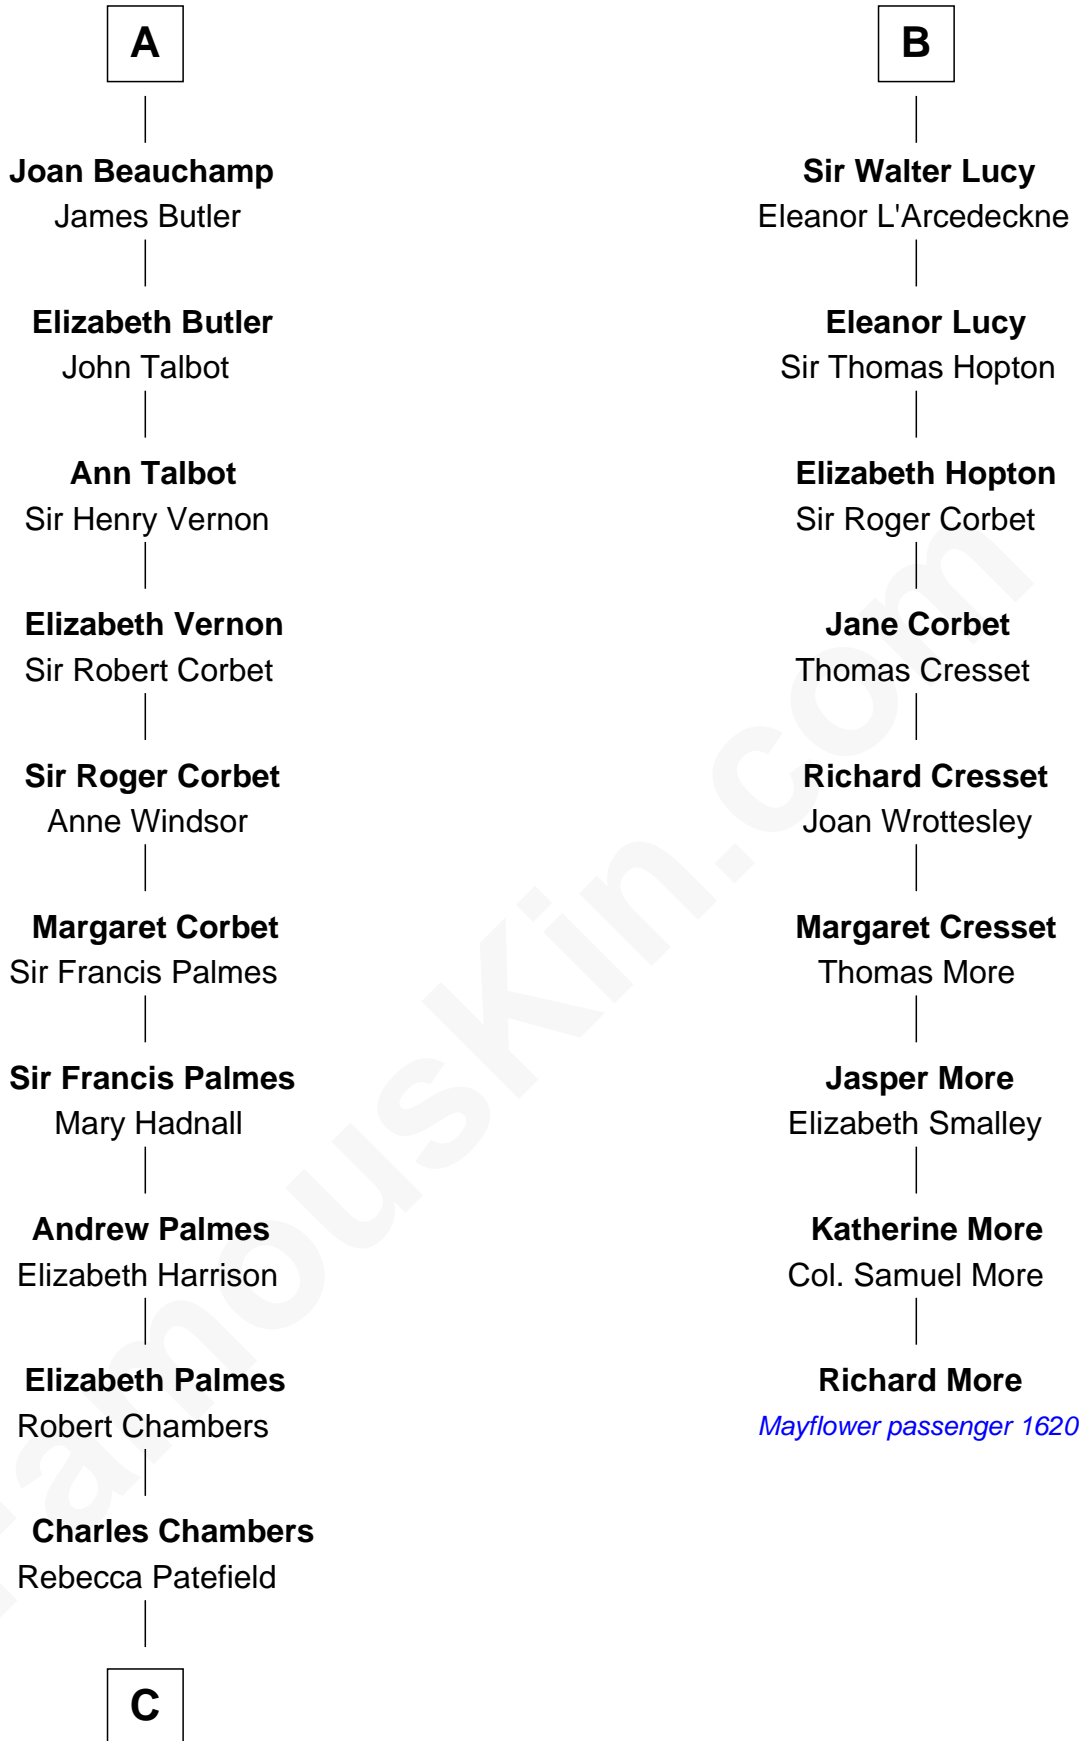

FamousKin.com

Relationship Chart of

James Russell Lowell

American "Fireside" Poet

15th cousin 6 times removed of

Richard More

(c1614 - c1696) Mayflower passenger 1620

MAYFLOWER