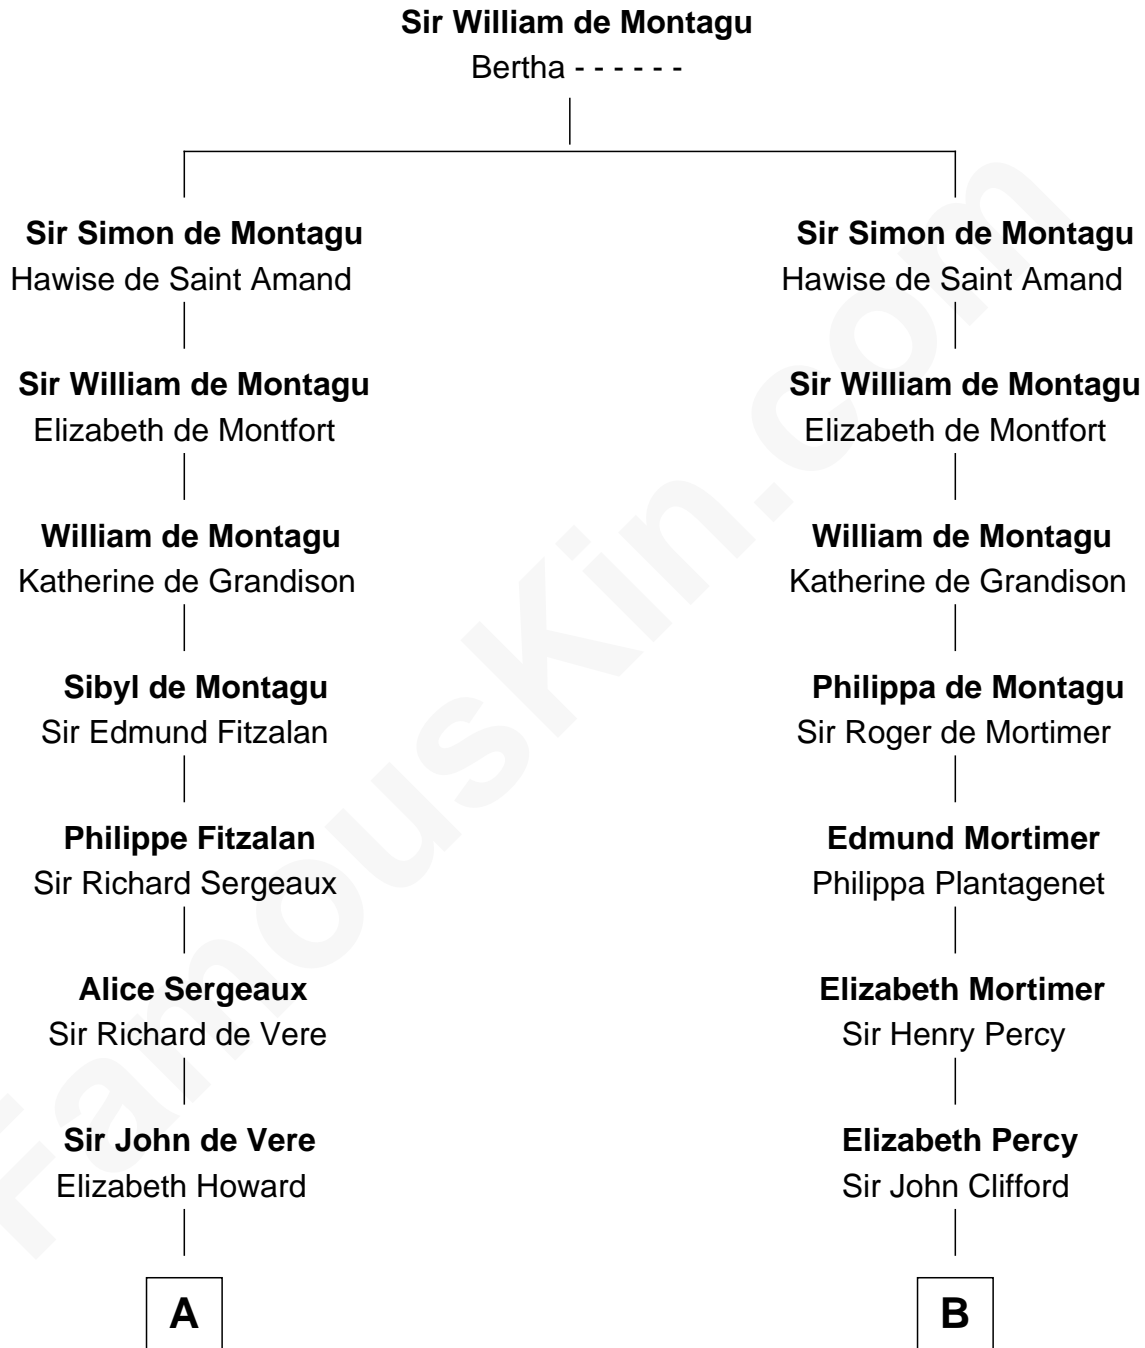

**FamousKin.com**  
**Relationship Chart of**  
**James Russell Lowell**  
*American "Fireside" Poet*

14th cousin 5 times removed of

**Richard More**  
*(c1614 - c1696) Mayflower passenger 1620*

**C**

—  
**John Lowell**

Rebecca Russell

—  
**Rev. Charles Lowell**

Harriet Brackett Spence

—  
**James Russell Lowell**

*American "Fireside" Poet*

FamousKin.com