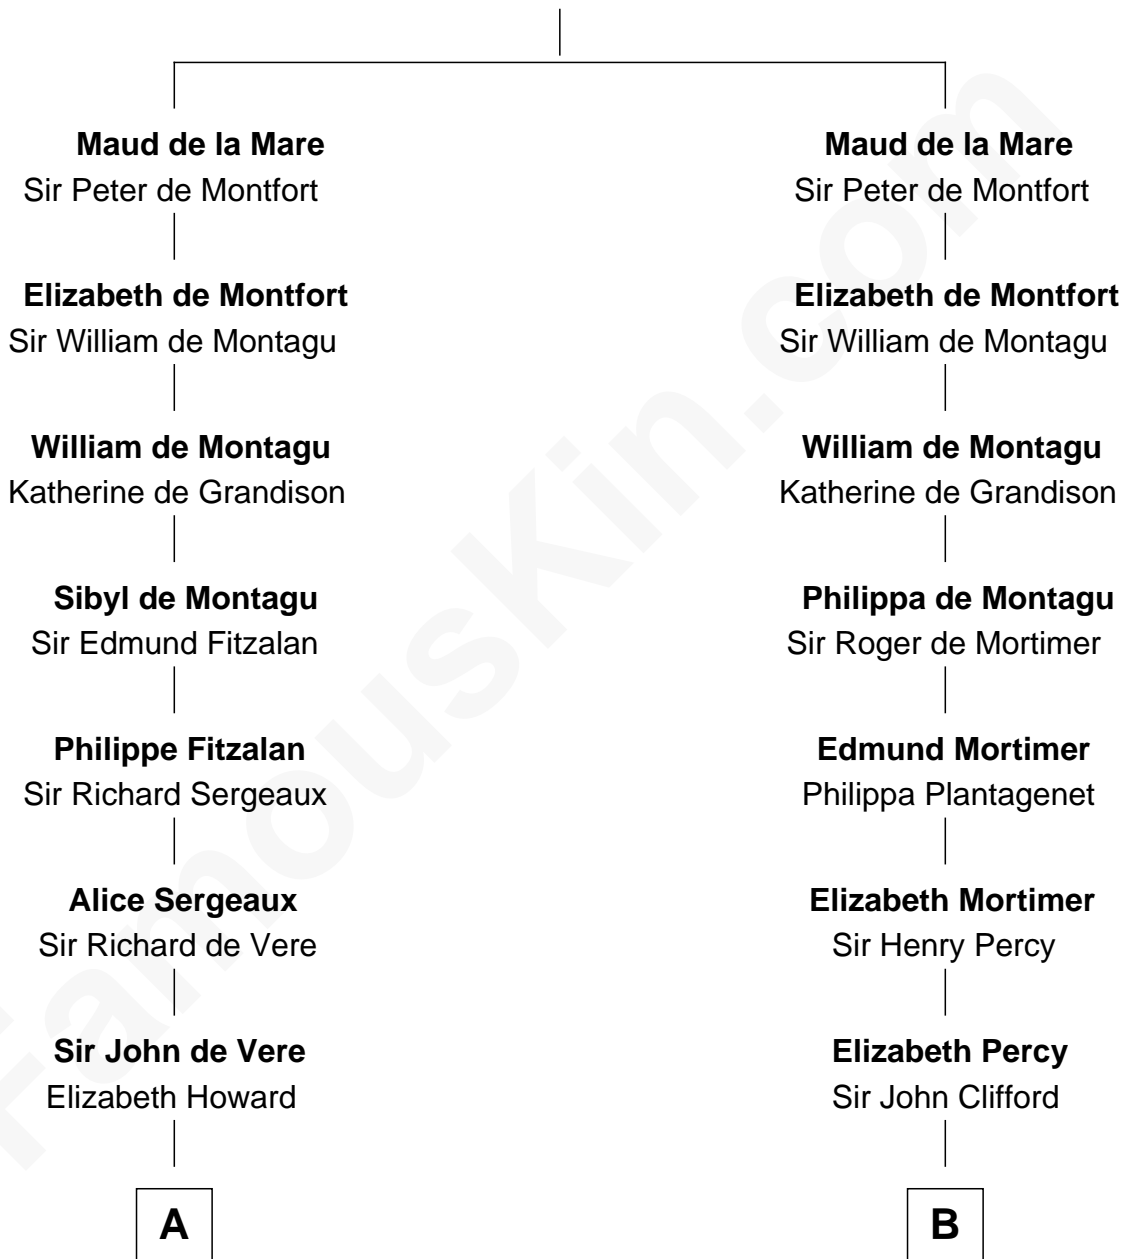

**FamousKin.com**  
**Relationship Chart of**  
**James Russell Lowell**  
*American "Fireside" Poet*

14th cousin 5 times removed of

**Richard More**  
*(c1614 - c1696) Mayflower passenger 1620*

**Sir Henry de la Mare**

-----

**C**

—  
**John Lowell**

Rebecca Russell

—  
**Rev. Charles Lowell**

Harriet Brackett Spence

—  
**James Russell Lowell**

*American "Fireside" Poet*