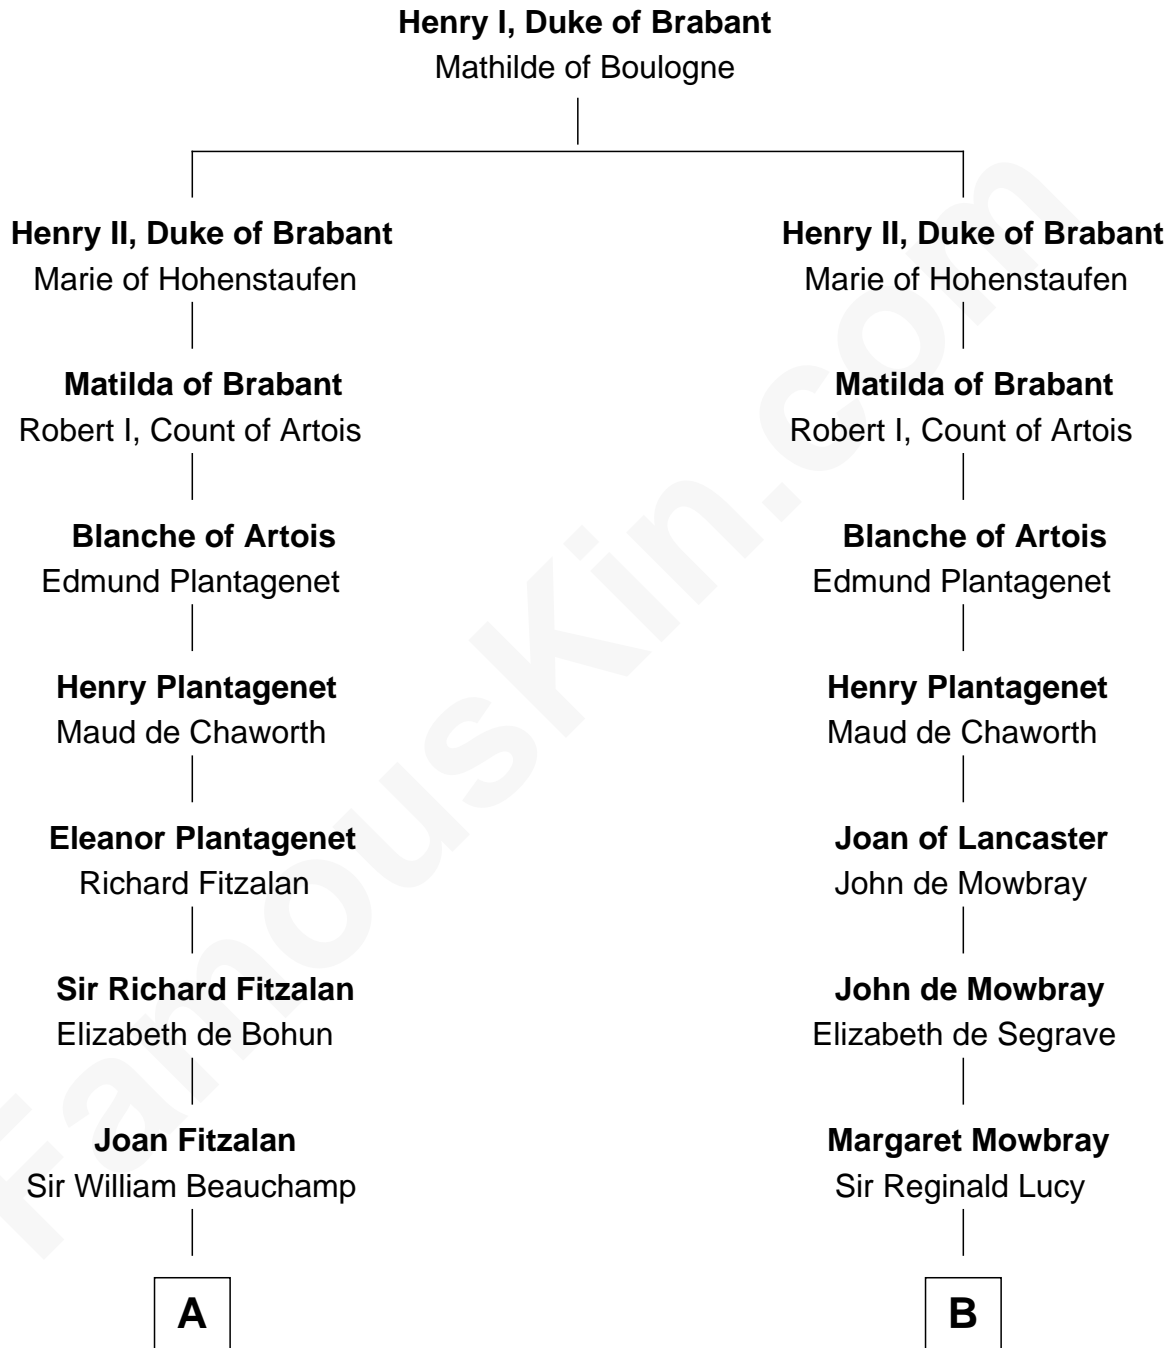

FamousKin.com

Relationship Chart of James Russell Lowell

American "Fireside" Poet

15th cousin 6 times removed of

Richard More

(c1614 - c1696) Mayflower passenger 1620

MAYFLOWER

C

Rebecca Chambers

Daniel Russell

James Russell

Katharine Graves

Rebecca Russell

John Lowell

Rev. Charles Lowell

Harriet Brackett Spence

James Russell Lowell

American "Fireside" Poet

FamousKin.com