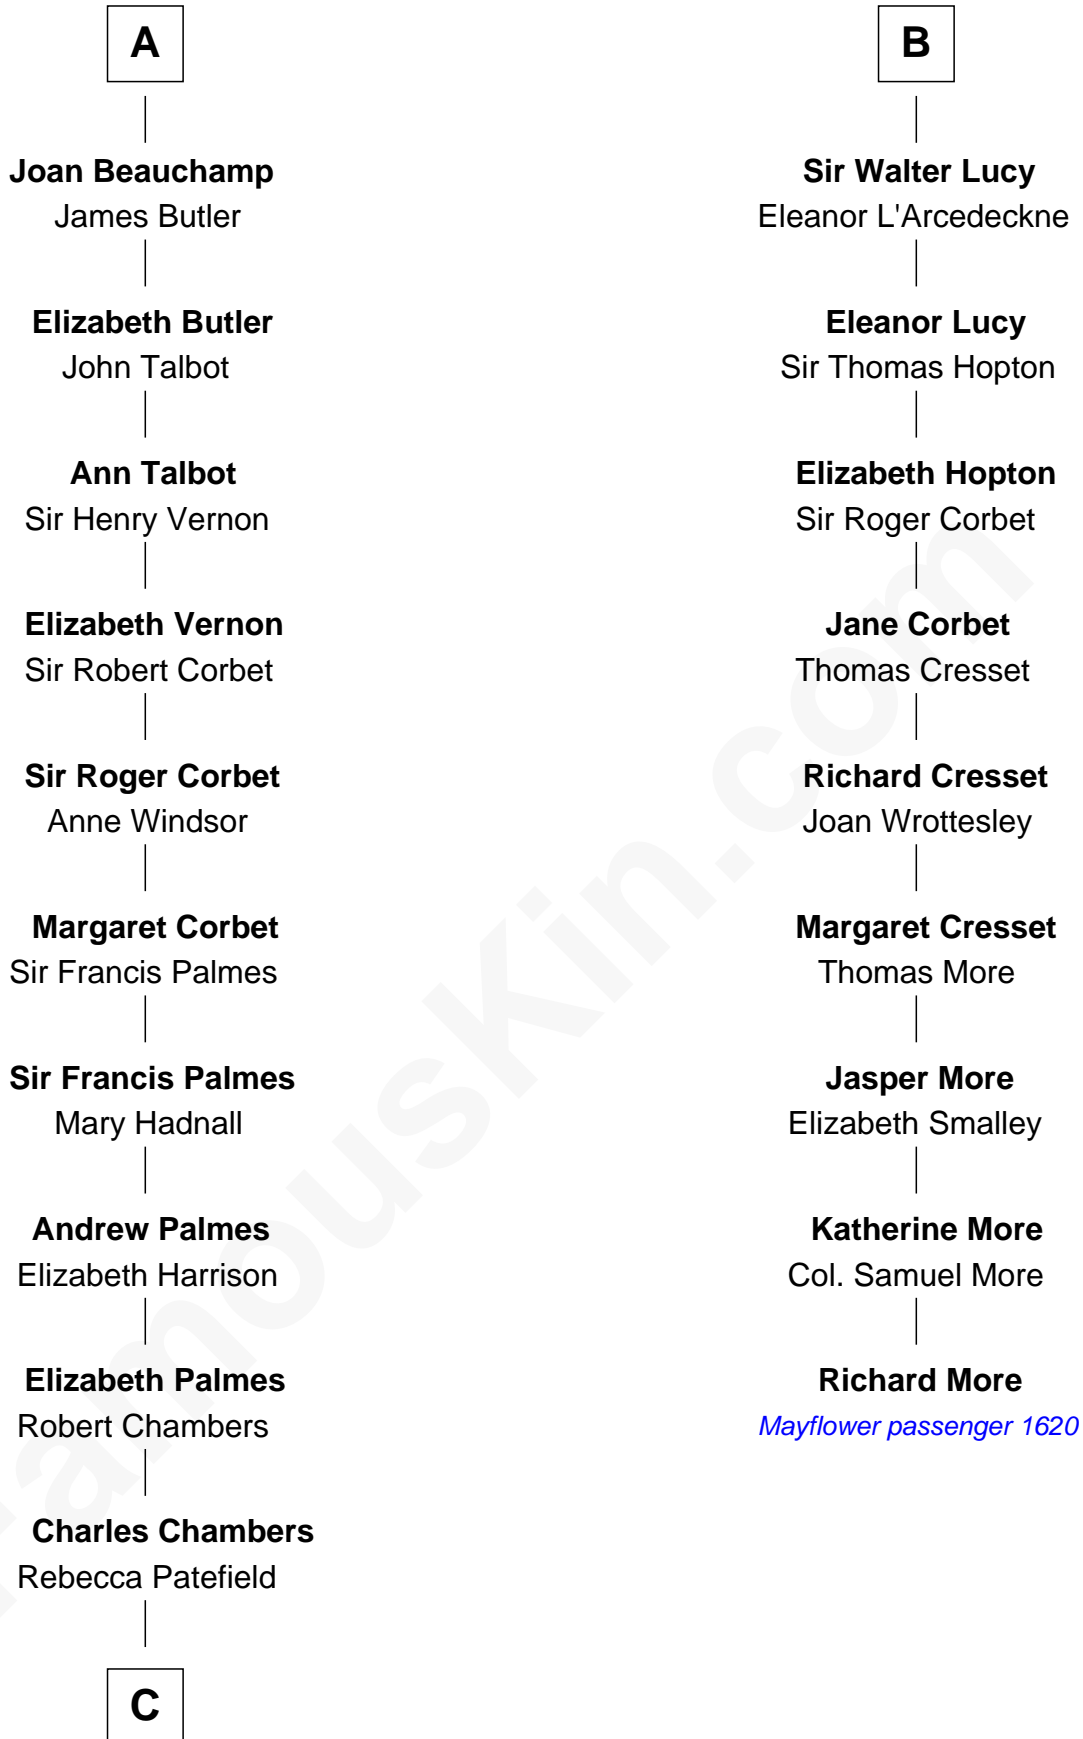

FamousKin.com

Relationship Chart of James Russell Lowell

American "Fireside" Poet

15th cousin 6 times removed of

Richard More

(c1614 - c1696) Mayflower passenger 1620

MAYFLOWER

C

Rebecca Chambers

Daniel Russell

James Russell

Katharine Graves

Rebecca Russell

John Lowell

Rev. Charles Lowell

Harriet Brackett Spence