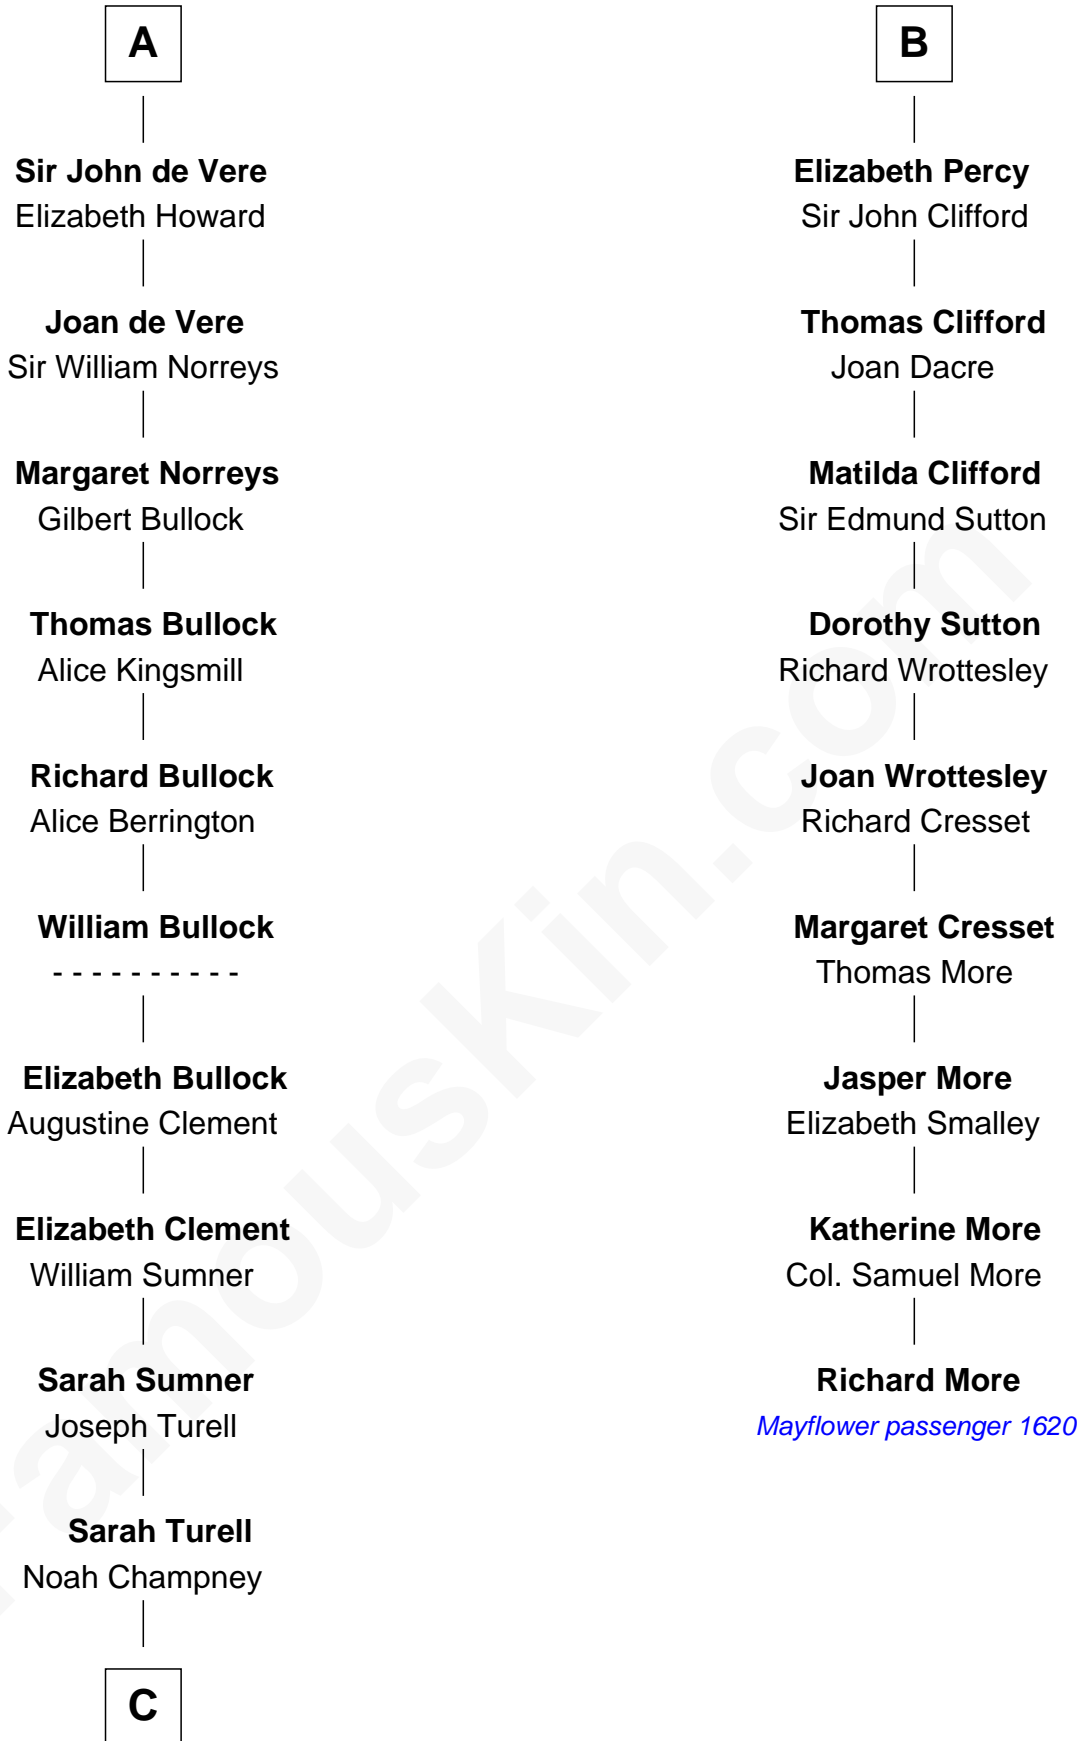

FamousKin.com
Relationship Chart of
James Russell Lowell
American "Fireside" Poet

15th cousin 5 times removed of

Richard More
(c1614 - c1696) Mayflower passenger 1620

C

—
Sarah Champney

Rev. John Lowell

—
John Lowell

Rebecca Russell

—
Rev. Charles Lowell

Harriet Brackett Spence

—
James Russell Lowell

American "Fireside" Poet

FamousKin.com