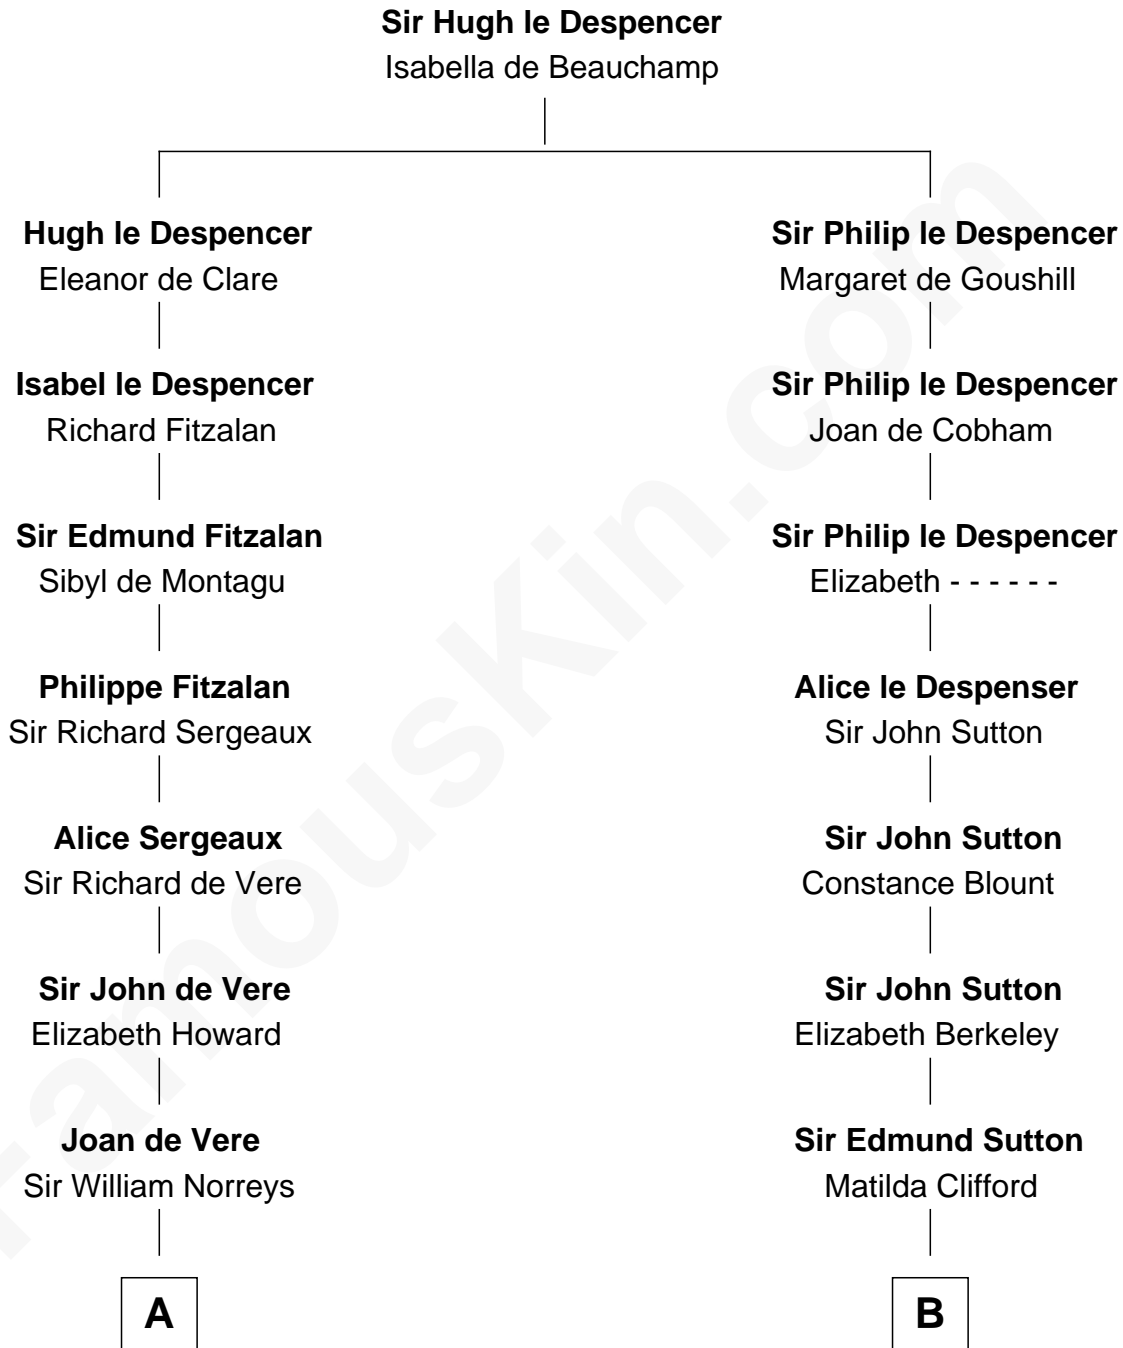

## Relationship Chart of

### James Russell Lowell

American "Fireside" Poet

12th cousin 6 times removed of

**Richard More**

(c1614 - c1696) Mayflower passenger 1620

**MAYFLOWER**

C

Rev. Charles Lowell  
Harriet Brackett Spence

James Russell Lowell  
*American "Fireside" Poet*

FamousKin.com