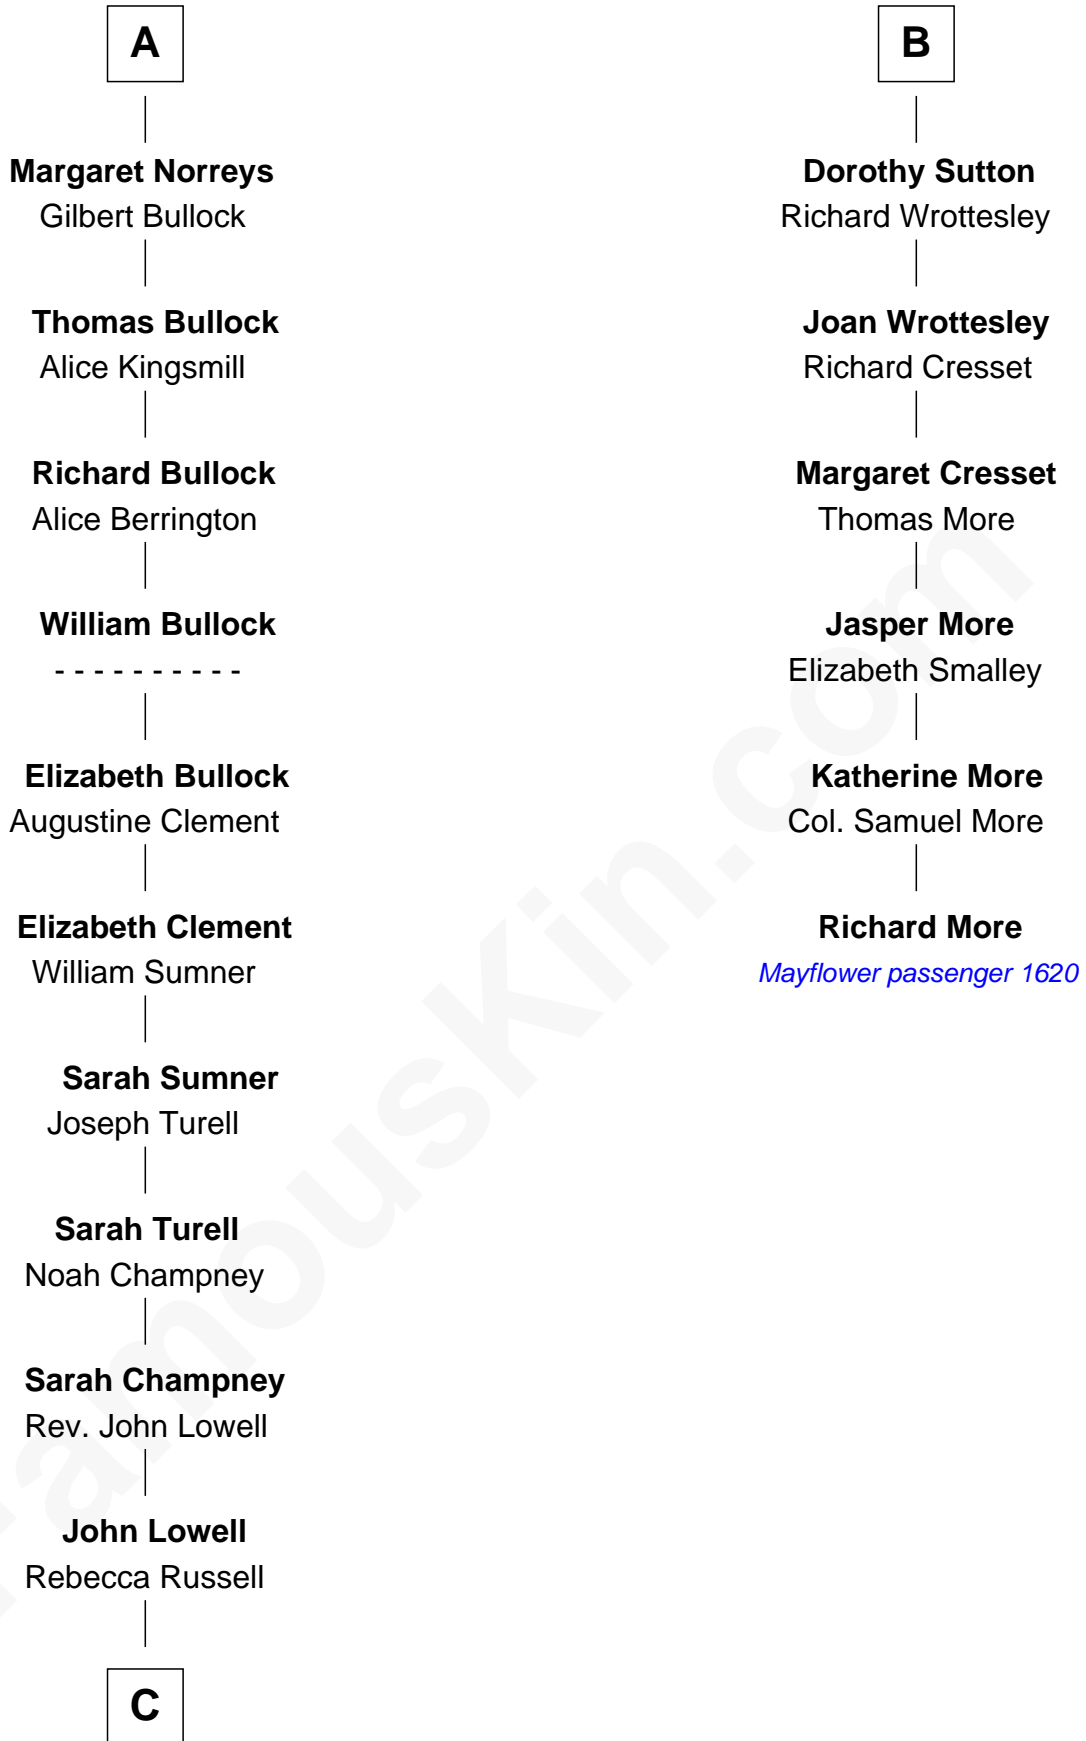

## Relationship Chart of

### James Russell Lowell

American "Fireside" Poet

12th cousin 6 times removed of

**Richard More**

(c1614 - c1696) Mayflower passenger 1620

**MAYFLOWER**

C

Rev. Charles Lowell  
Harriet Brackett Spence

James Russell Lowell  
*American "Fireside" Poet*

FamousKin.com