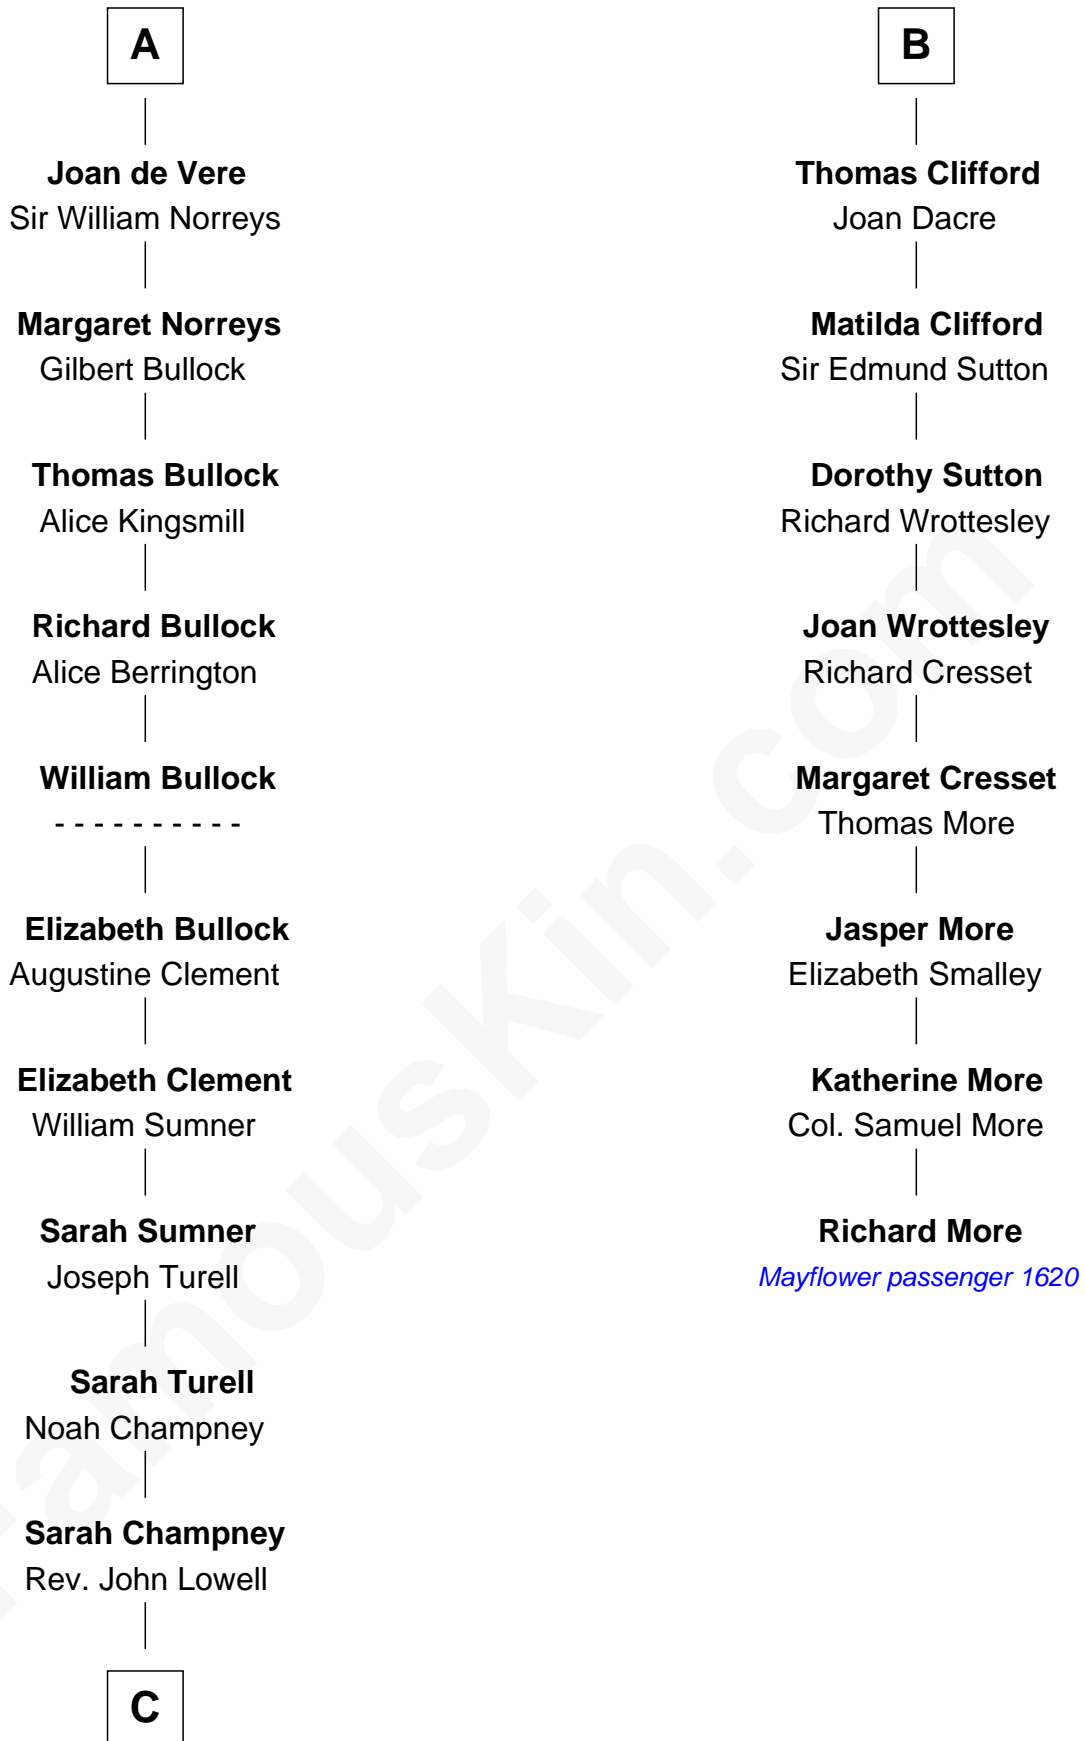

FamousKin.com
Relationship Chart of
James Russell Lowell
American "Fireside" Poet

14th cousin 5 times removed of

Richard More
(c1614 - c1696) Mayflower passenger 1620

Amaury de Saint Amand

C

—
John Lowell

Rebecca Russell