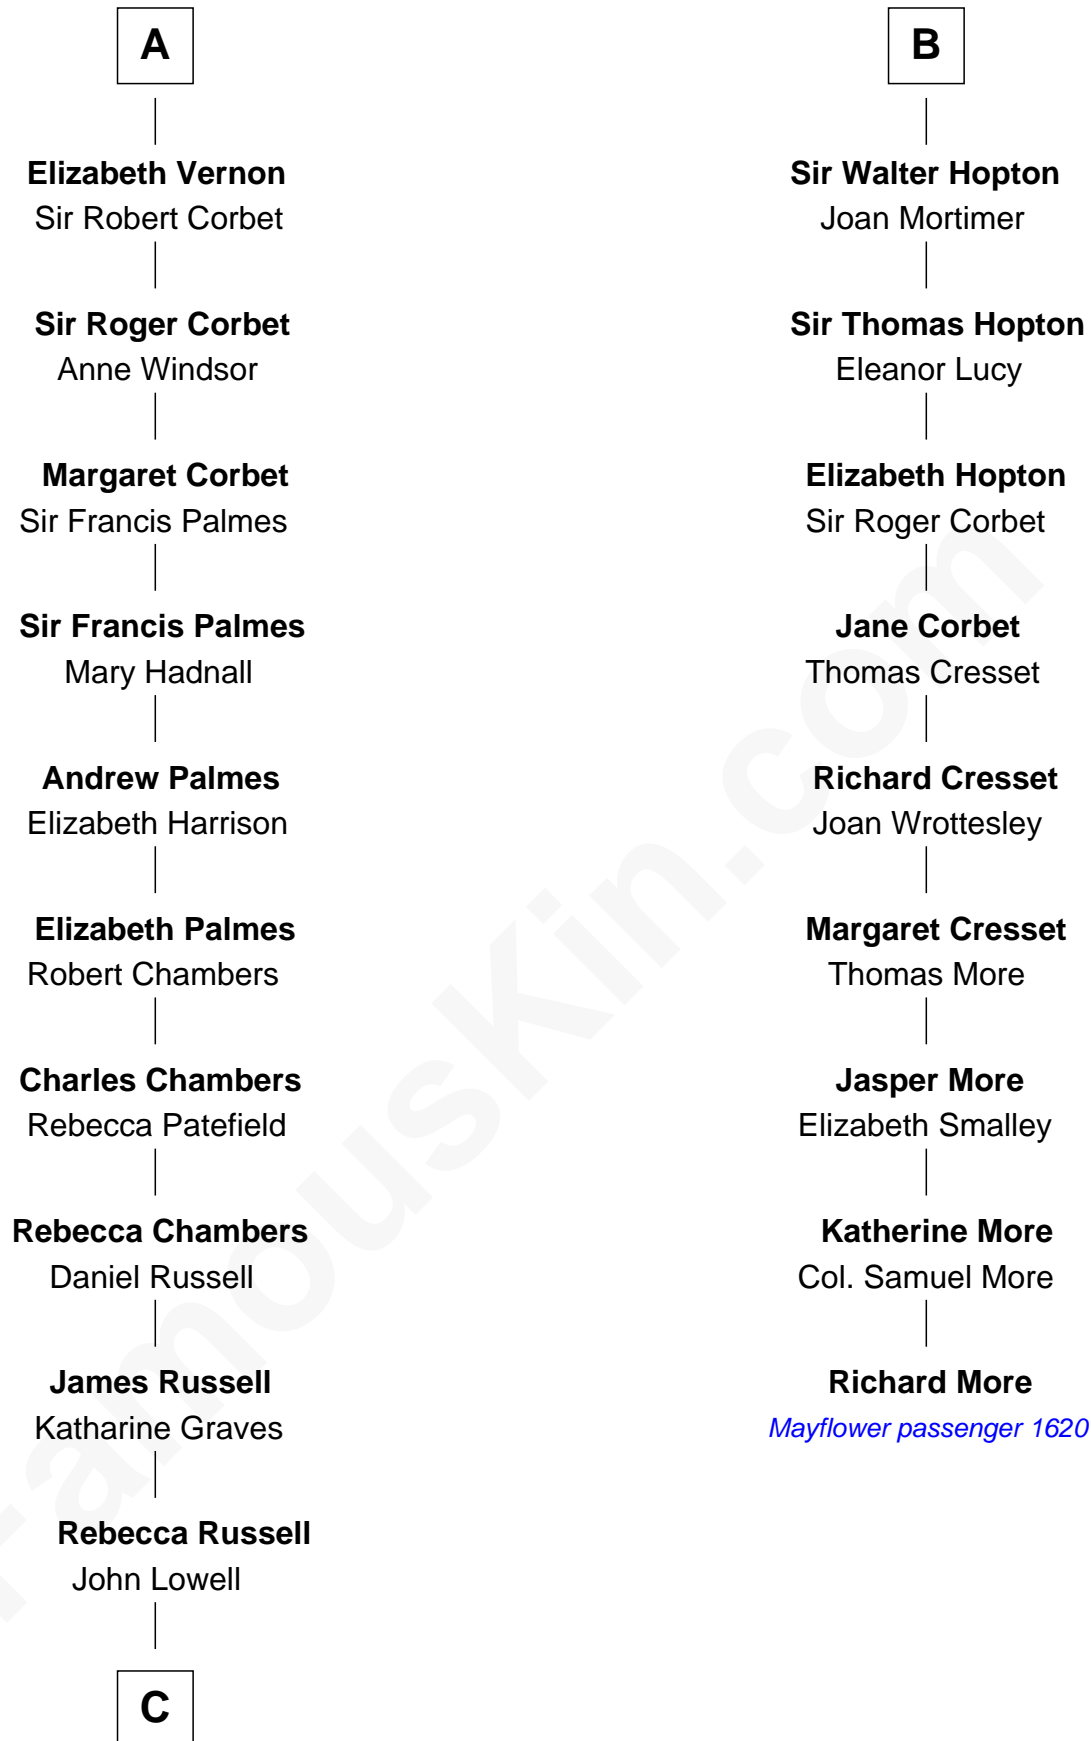

FamousKin.com
Relationship Chart of
James Russell Lowell
American "Fireside" Poet

15th cousin 3 times removed of

Richard More
(c1614 - c1696) Mayflower passenger 1620

C

Rev. Charles Lowell
Harriet Brackett Spence