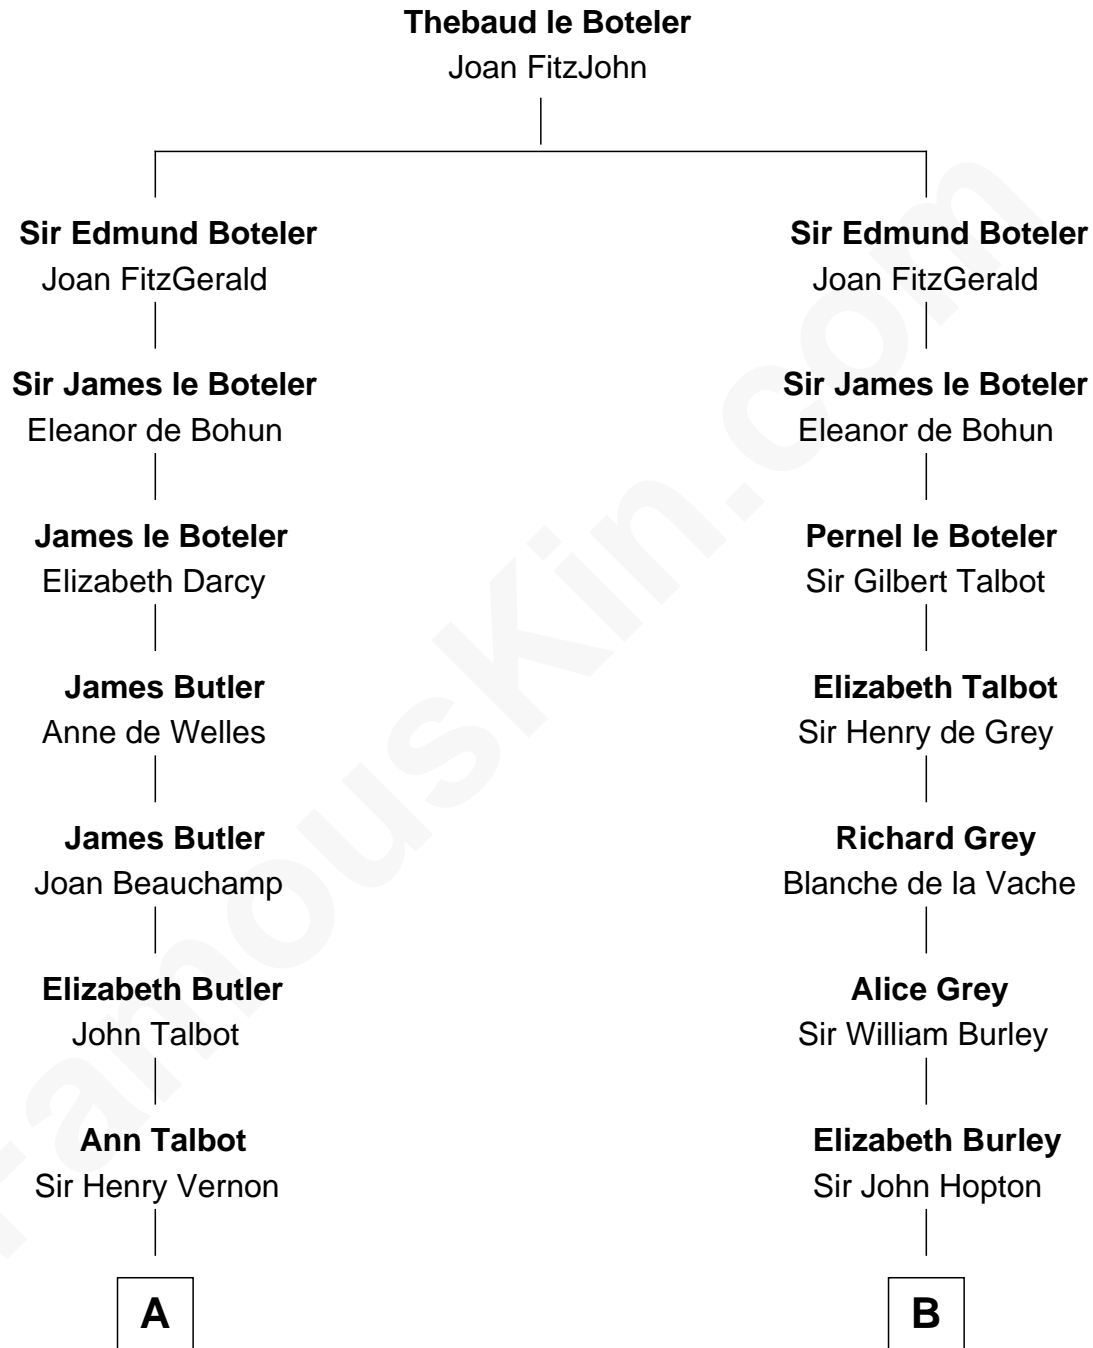

FamousKin.com
Relationship Chart of
James Russell Lowell
American "Fireside" Poet

15th cousin 3 times removed of

Richard More
(c1614 - c1696) Mayflower passenger 1620

C

Rev. Charles Lowell
Harriet Brackett Spence

James Russell Lowell
American "Fireside" Poet

FamousKin.com