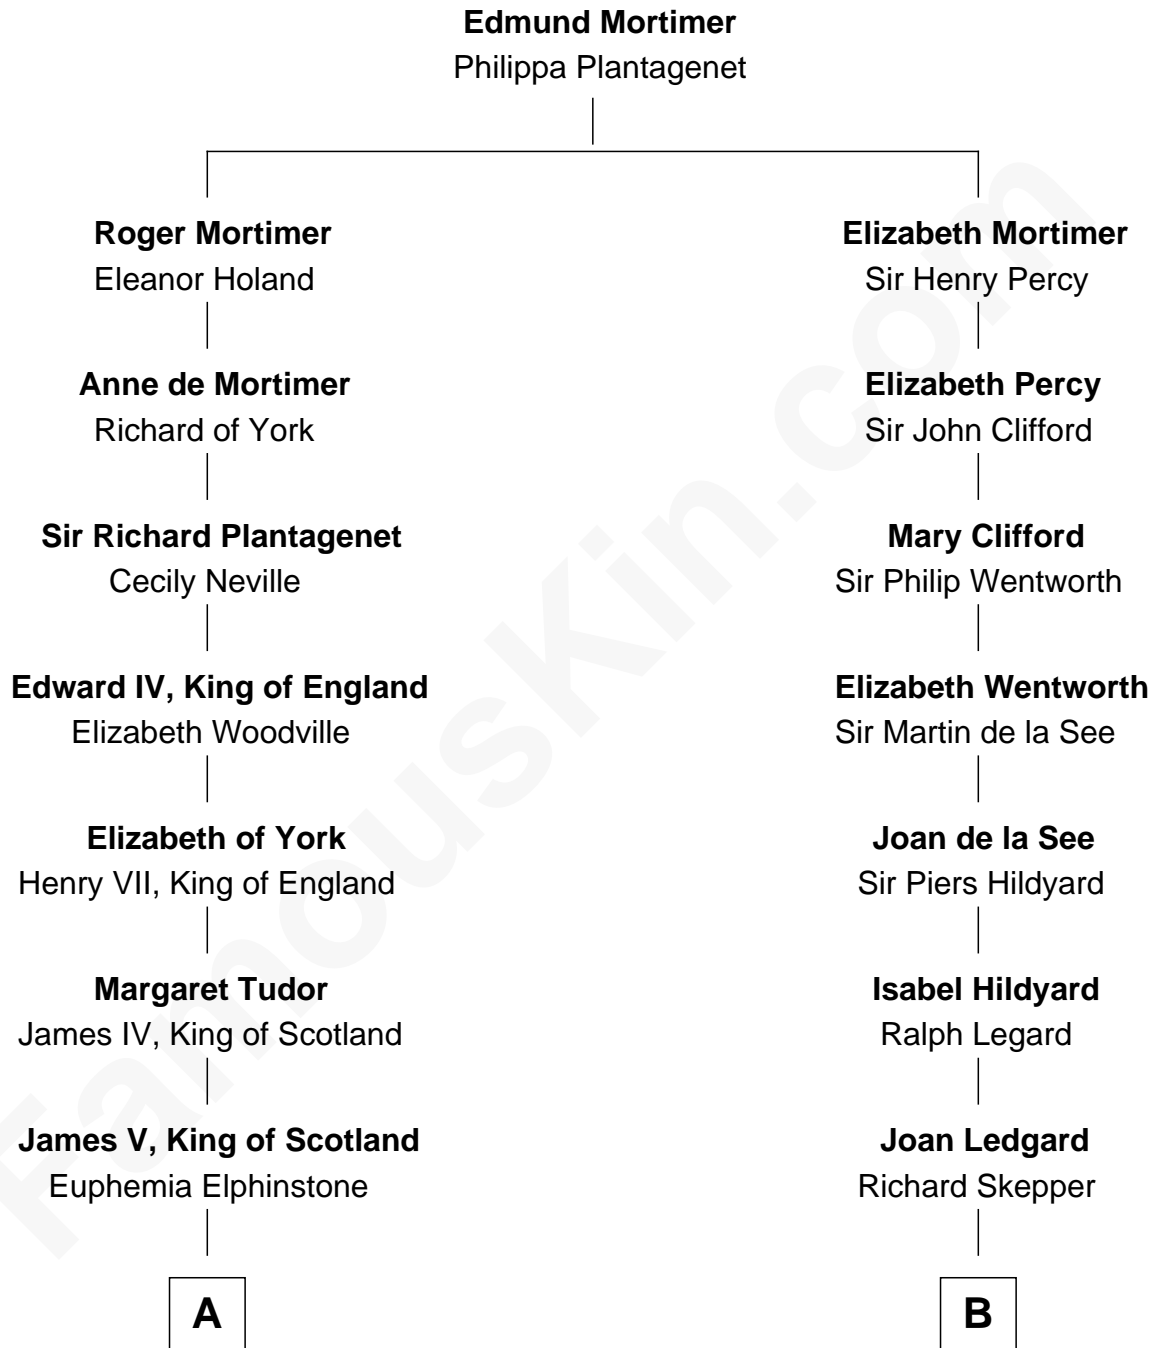

FamousKin.com
Relationship Chart of
James Russell Lowell
American "Fireside" Poet

17th cousin 1 time removed of

Calvin Coolidge
30th U.S. President

C

Col. John Calvin Coolidge

Victoria Josephine Moor

Calvin Coolidge

30th U.S. President

FamousKin.com