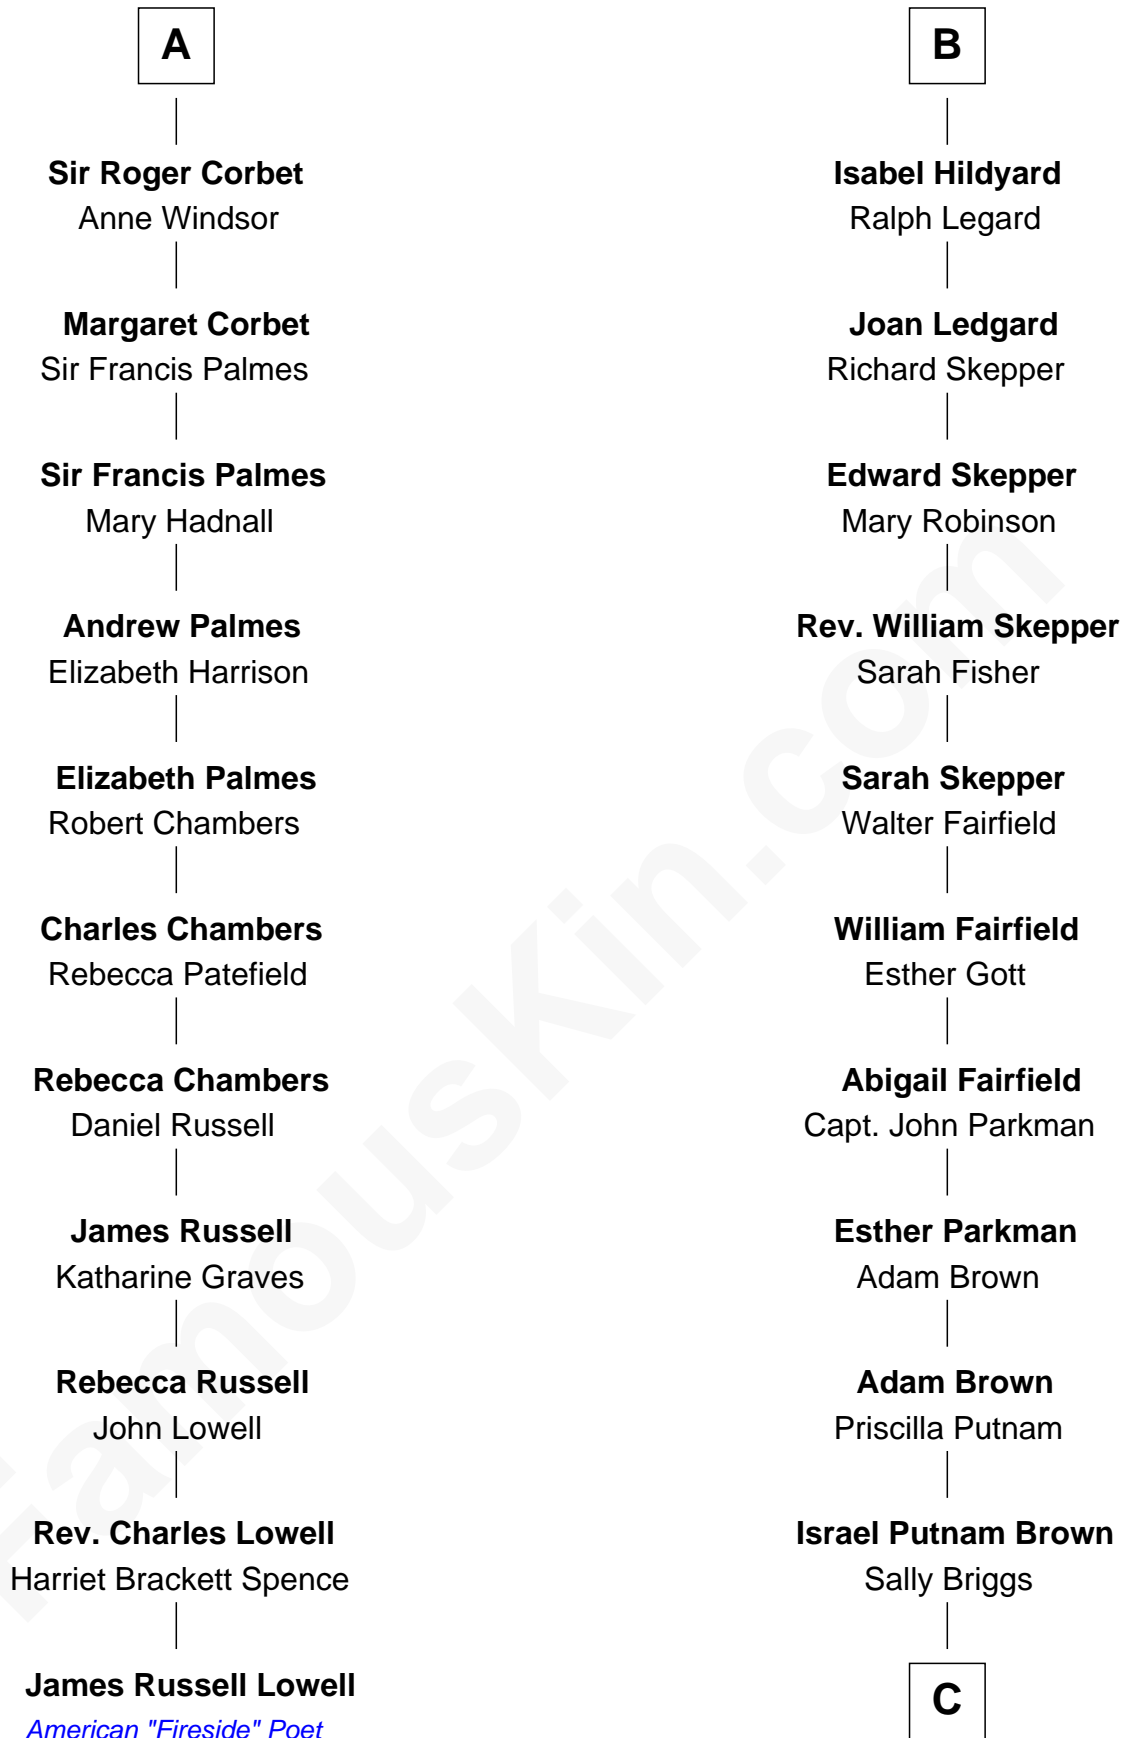

## Relationship Chart of

### James Russell Lowell

American "Fireside" Poet

17th cousin 3 times removed of

**Calvin Coolidge**  
30th U.S. President

**Henry Plantagenet**  
Maud de Chaworth

**C**

|  
**Sally Briggs Brown**

Israel Chase Brewer

|  
**Sarah Almeda Brewer**

Calvin Galusha Coolidge

|  
**Col. John Calvin Coolidge**

Victoria Josephine Moor

|  
**Calvin Coolidge**

*30th U.S. President*